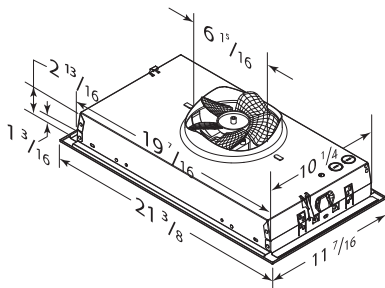

Shown with optional LB30SS liner

PM300SS

STAINLESS
21-2/5"
PM300SS

Ideal for custom range hood applications, this three-speed powerpack insert protects cabinetry with an optional stainless steel liner while providing 300 MAX Blower CFM.

- 300 MAX Blower CFM, 3.0 sones at normal speed.
- Two-speed rocker controls.
- Bright 1-level LED lighting modules illuminate evenly and are tested in cooking environments to ensure long life without dimming.
- EZ1 clips make it easy for single-person installation.
- 7" round duct adapter with damper.
- Easy-to-clean, fully enclosed bottom with dishwasher-safe, aluminum-mesh filter.
- Optional non-duct operation using HARKPM21 non-duct kit and charcoal filter, sold separately.
- Works with optional Universal Make-up Air Dampers.
- Works with optional stainless LB liners.
- ADA compliant, remote operation is possible using a standard UL approved wall switch. Requires ADA adapter kit, HAWSK3 (sold separately).

SPECIFICATIONS

Width	MAX Blower CFM*	Blower	Sones†	Volts	Amps	Duct
21-3/8"	300	Internal	3.0	120	2.3	7" RD

* MAX Blower CFM indicates hood blower performance in open air. Find HVI rated performance for this model in the product specification sheet at Broan-NuTone.com