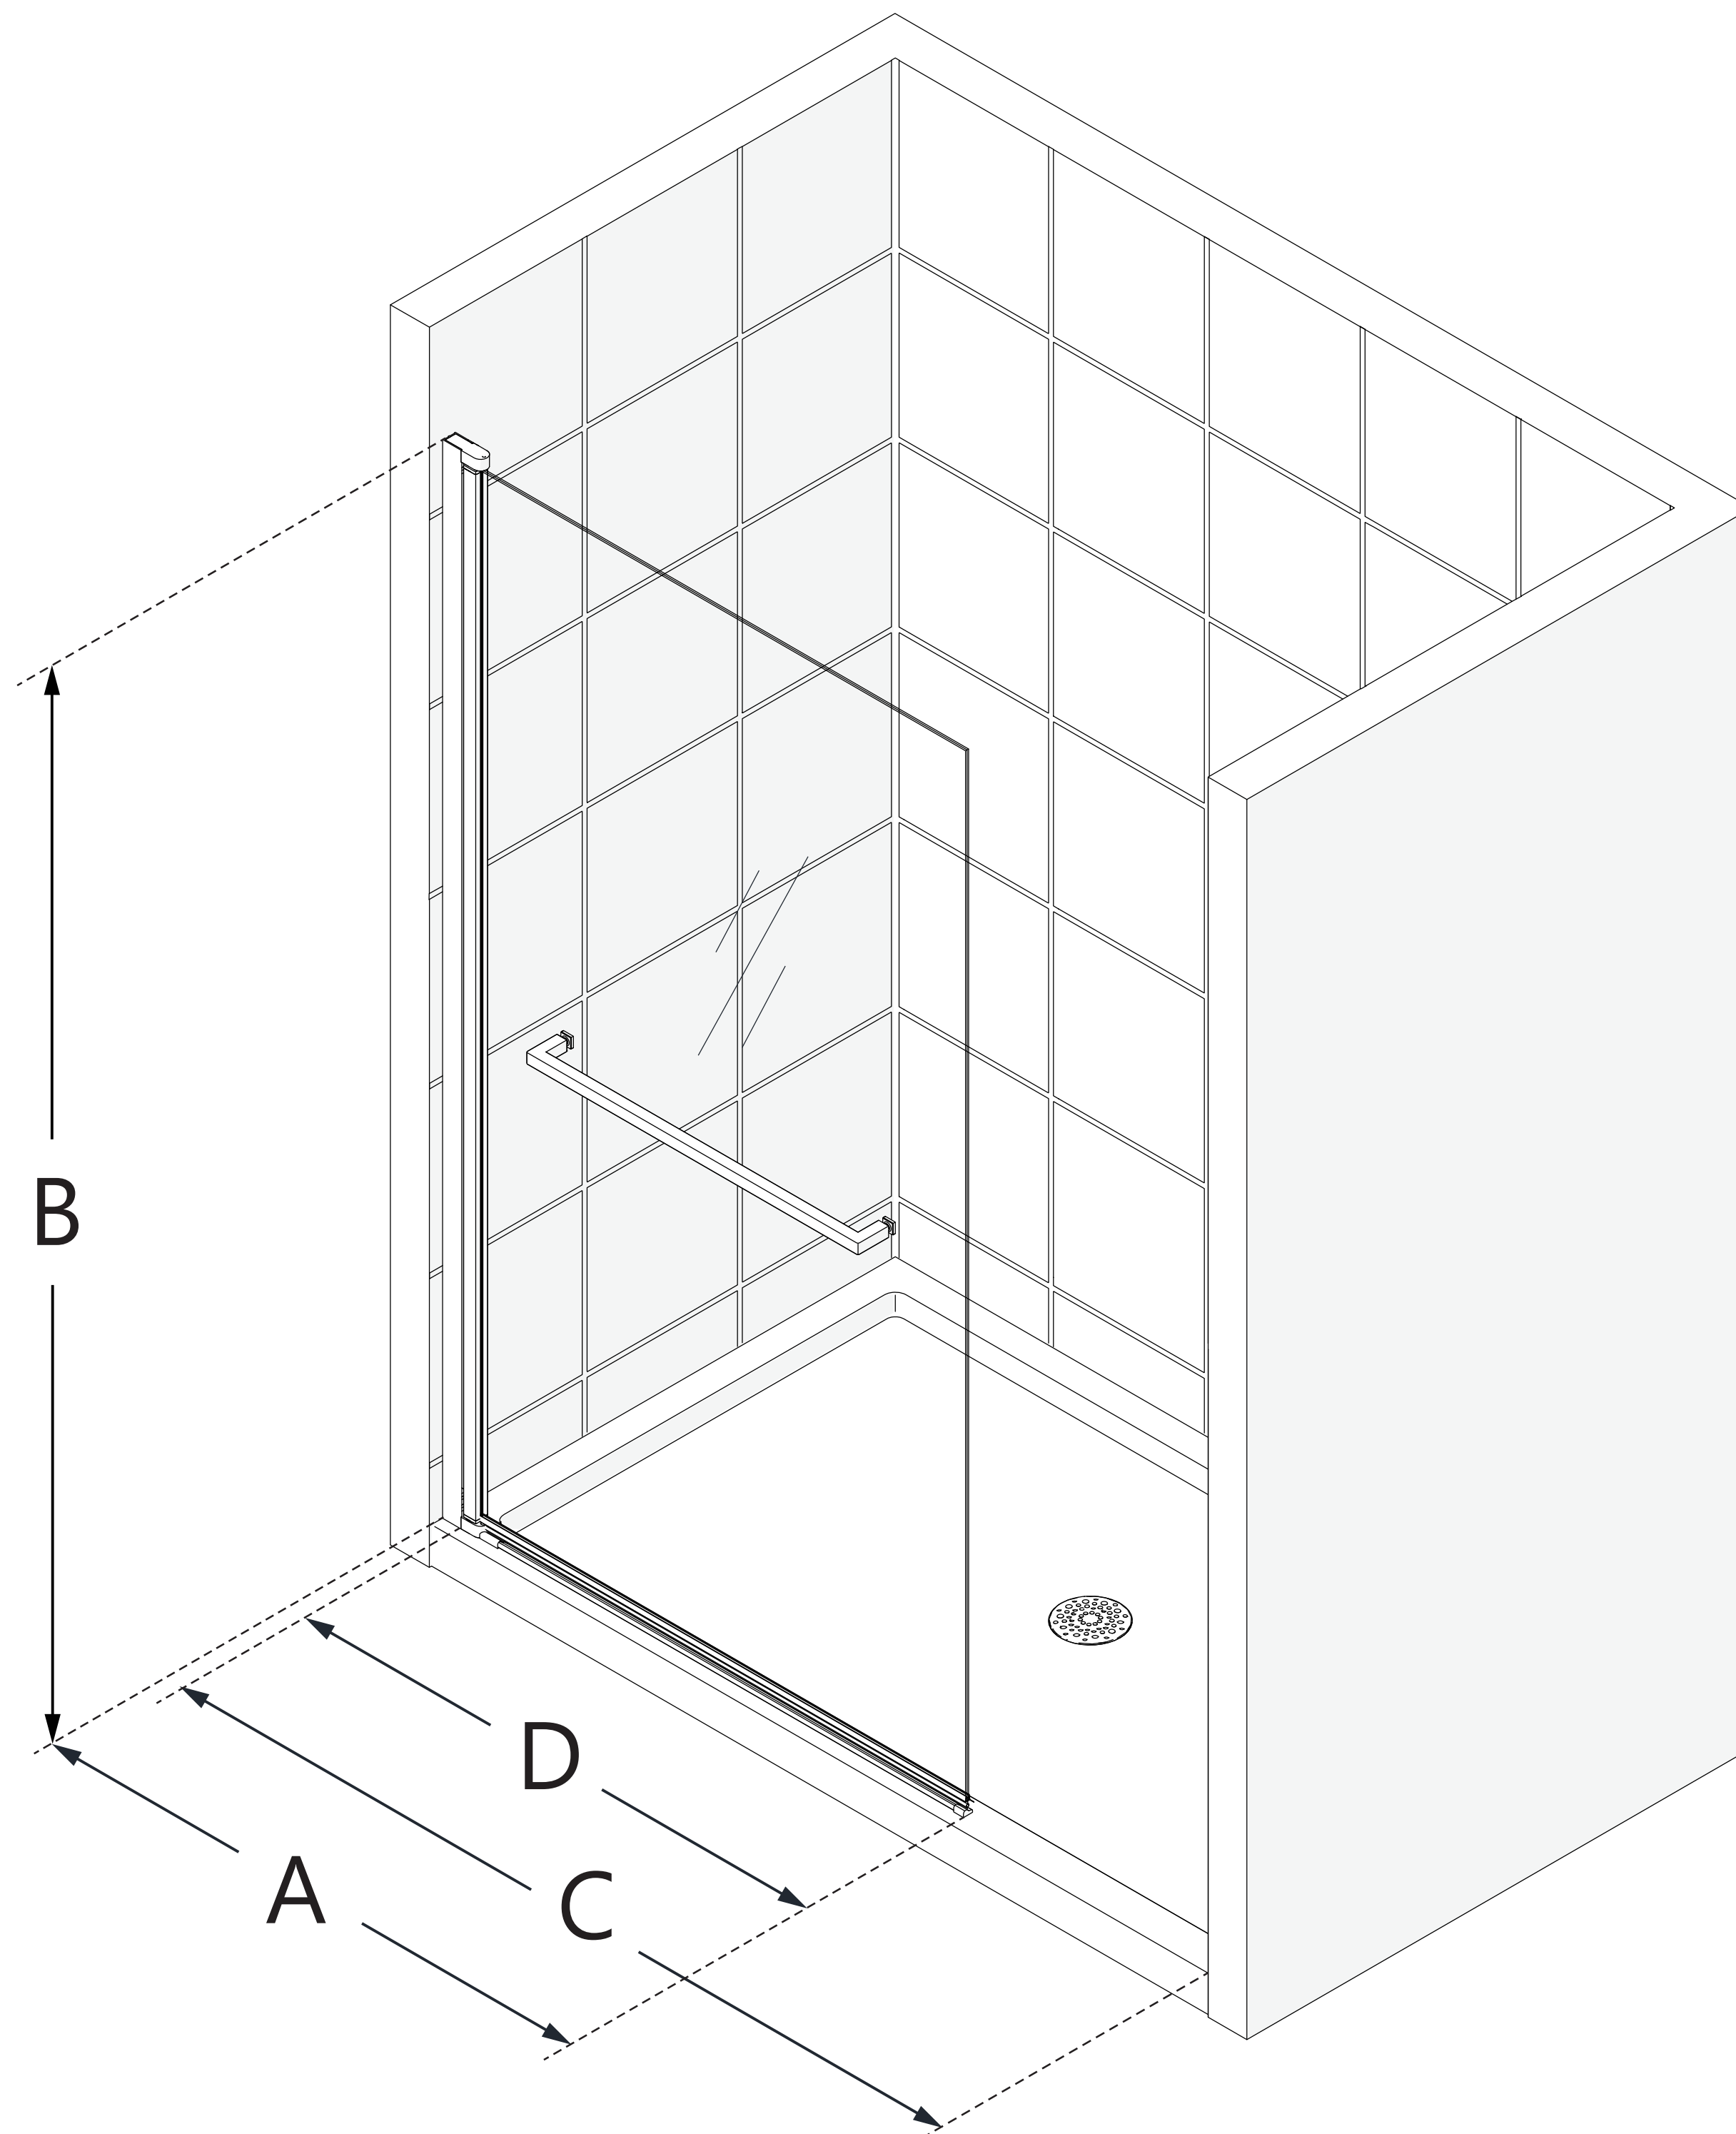

**MODEL NUMBER**  
SD-373472Q

**CONFIGURATION  
DIMENSIONS:**

- A: MODEL WIDTH**  
33 1/2 in.
- B: MODEL HEIGHT**  
72 in.
- C: ACCESS WIDTH**  
37 in. (in a 40 in. opening)
- D: DOOR WIDTH**  
31 7/8 in.
- CUSTOMIZATION:**  
No

**MATCHING SHOWER BASE**

Any DreamLine Single Threshold Shower Base 42 in. or Wider

**BASE OPTIONS**

White, Biscuit (-22), Black (-88)

**BASE DRAIN LOCATION**

Center, Left, Right

**MINIMUM THRESHOLD  
REQUIRED**