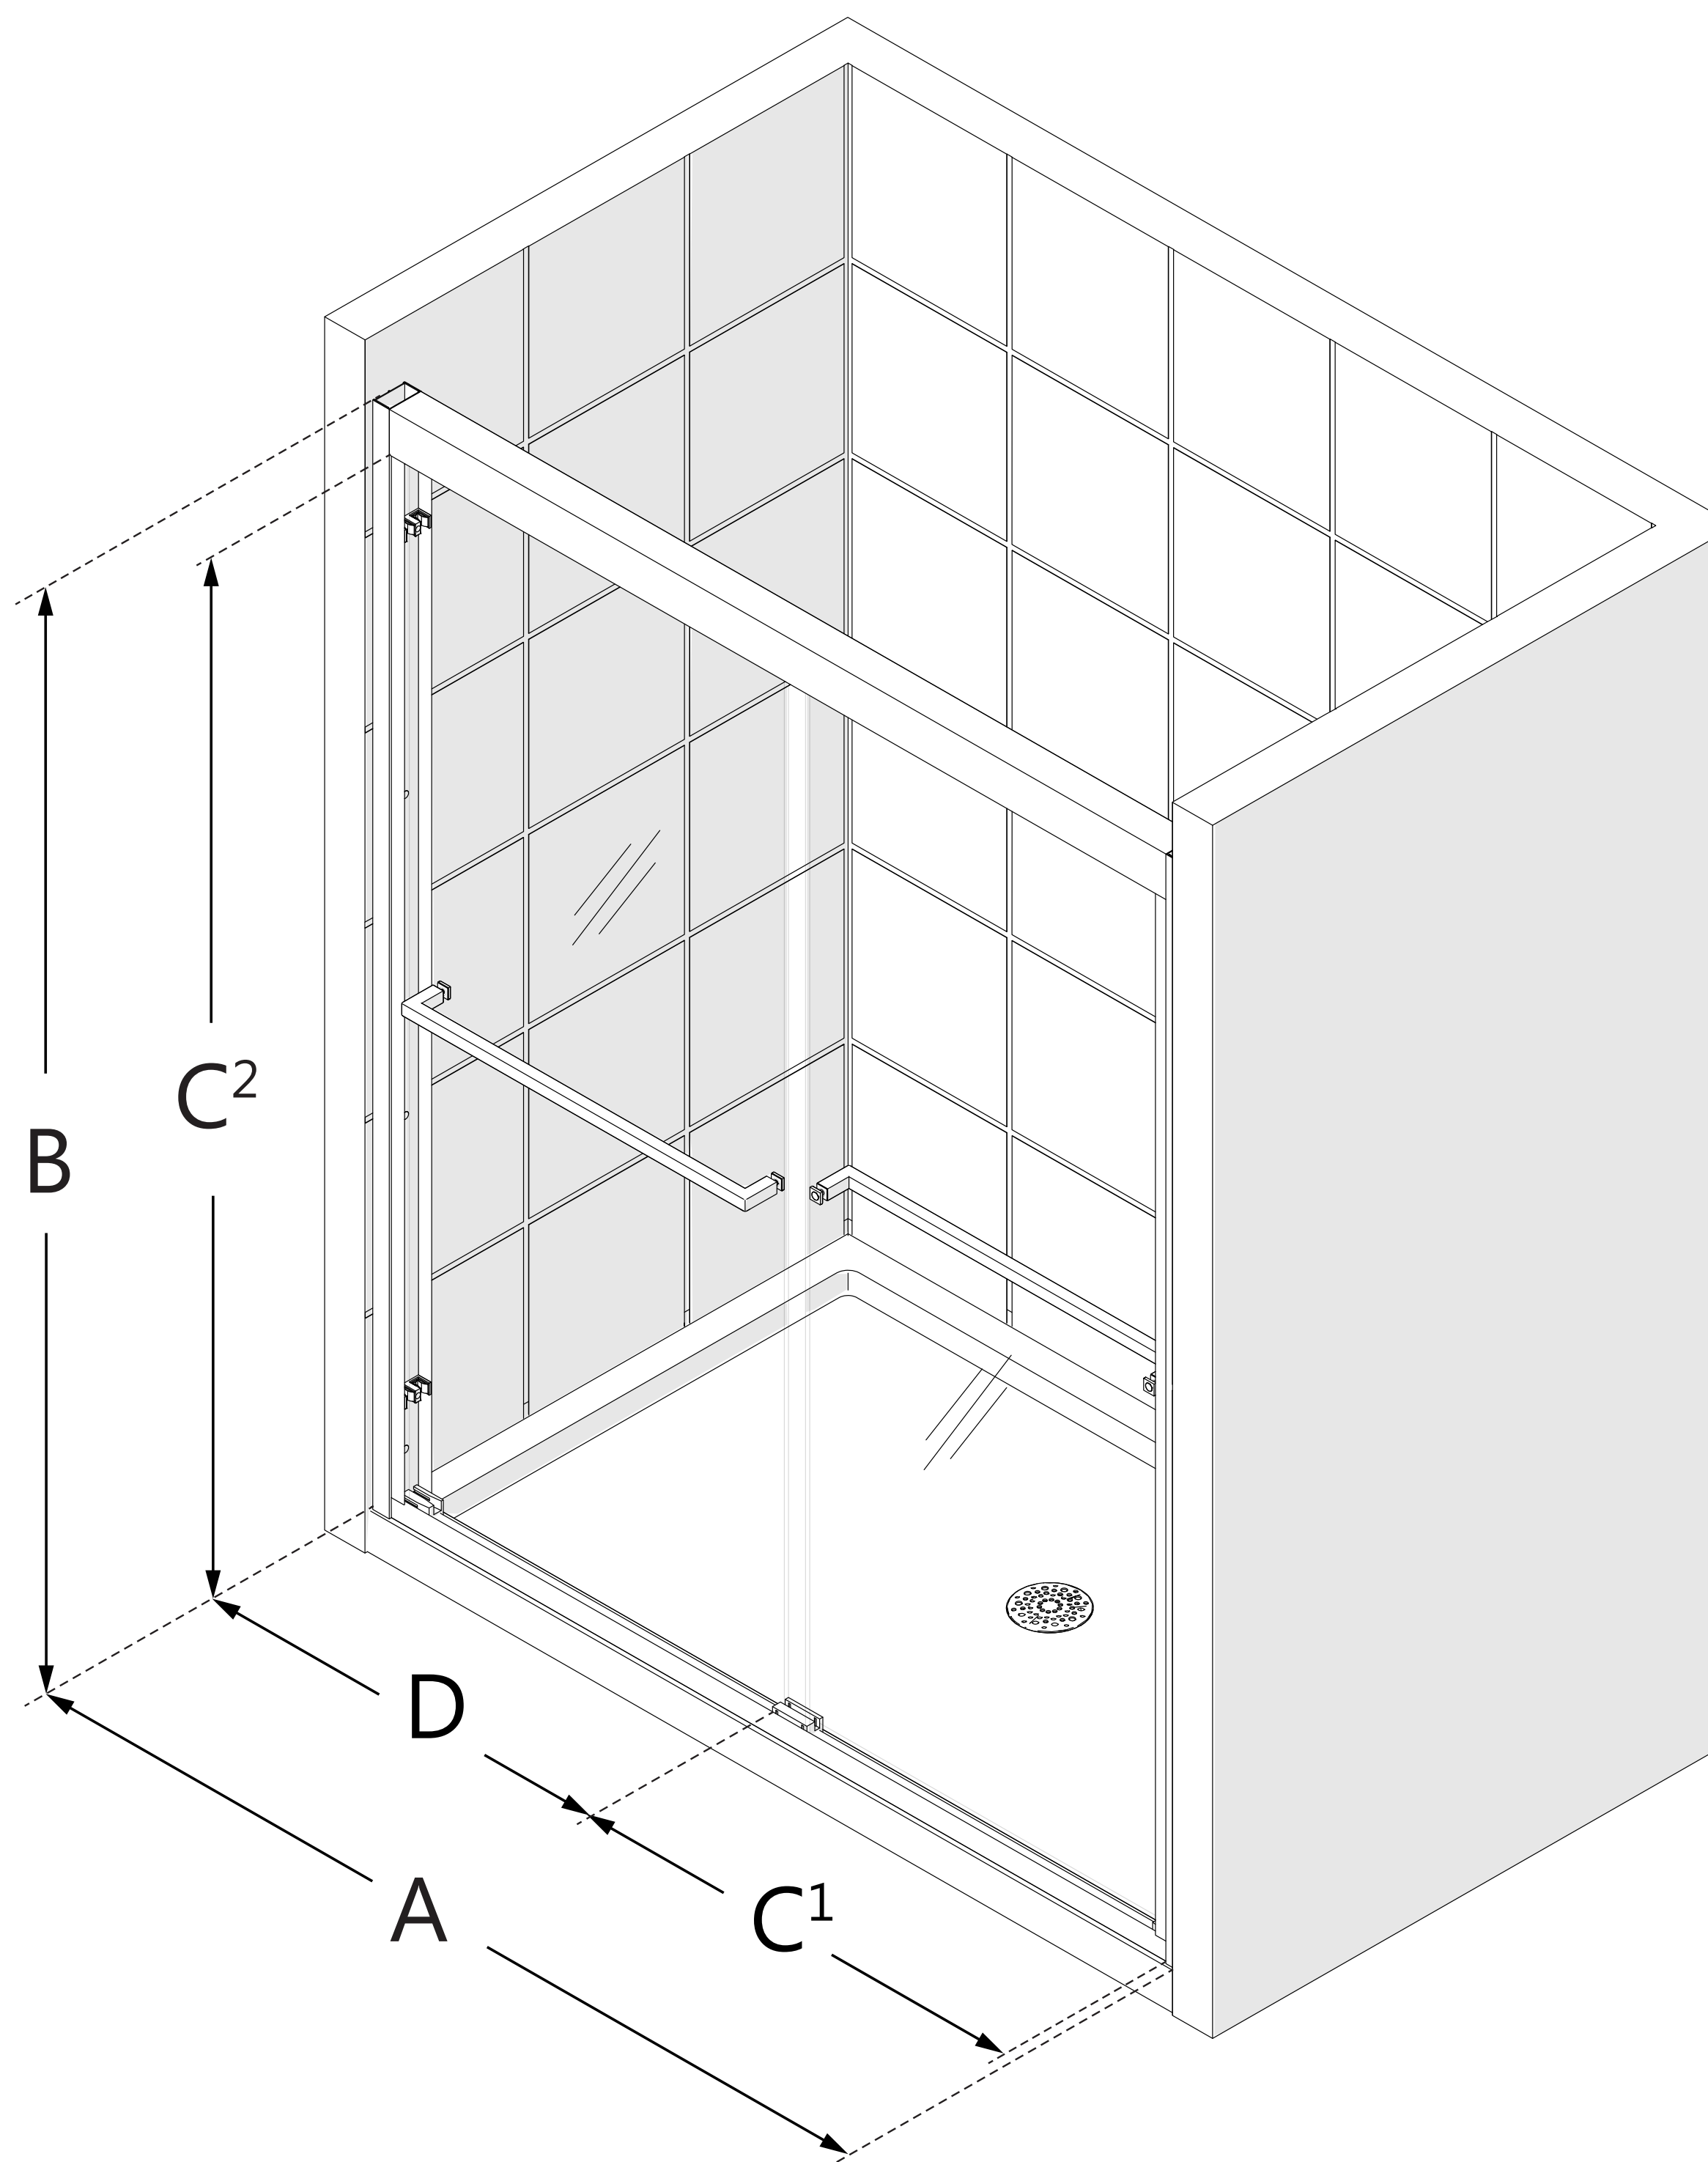

**SHDR-1854720  
DUET PLUS**

**CONFIGURATION  
DIMENSIONS:**

**A: MODEL WIDTH**  
50 - 54 in.

**B: MODEL HEIGHT**  
72 in.

**C1: ACCESS WIDTH**  
19 9/16 - 23 9/16 in.

**C2: ACCESS HEIGHT**  
69 7/8 in.

**D: DOOR WIDTH**  
26 3/4 in.

**CUSTOMIZATION**  
No

**MATCHING SHOWER BASE**  
Any 54 in. Single Threshold DreamLine Shower Base

**BASE OPTIONS**  
White, Biscuit (-22), Black (-88)

**BASE DRAIN LOCATION**  
Center, Left, Right

**MINIMUM THRESHOLD REQUIRED**  
2 in.