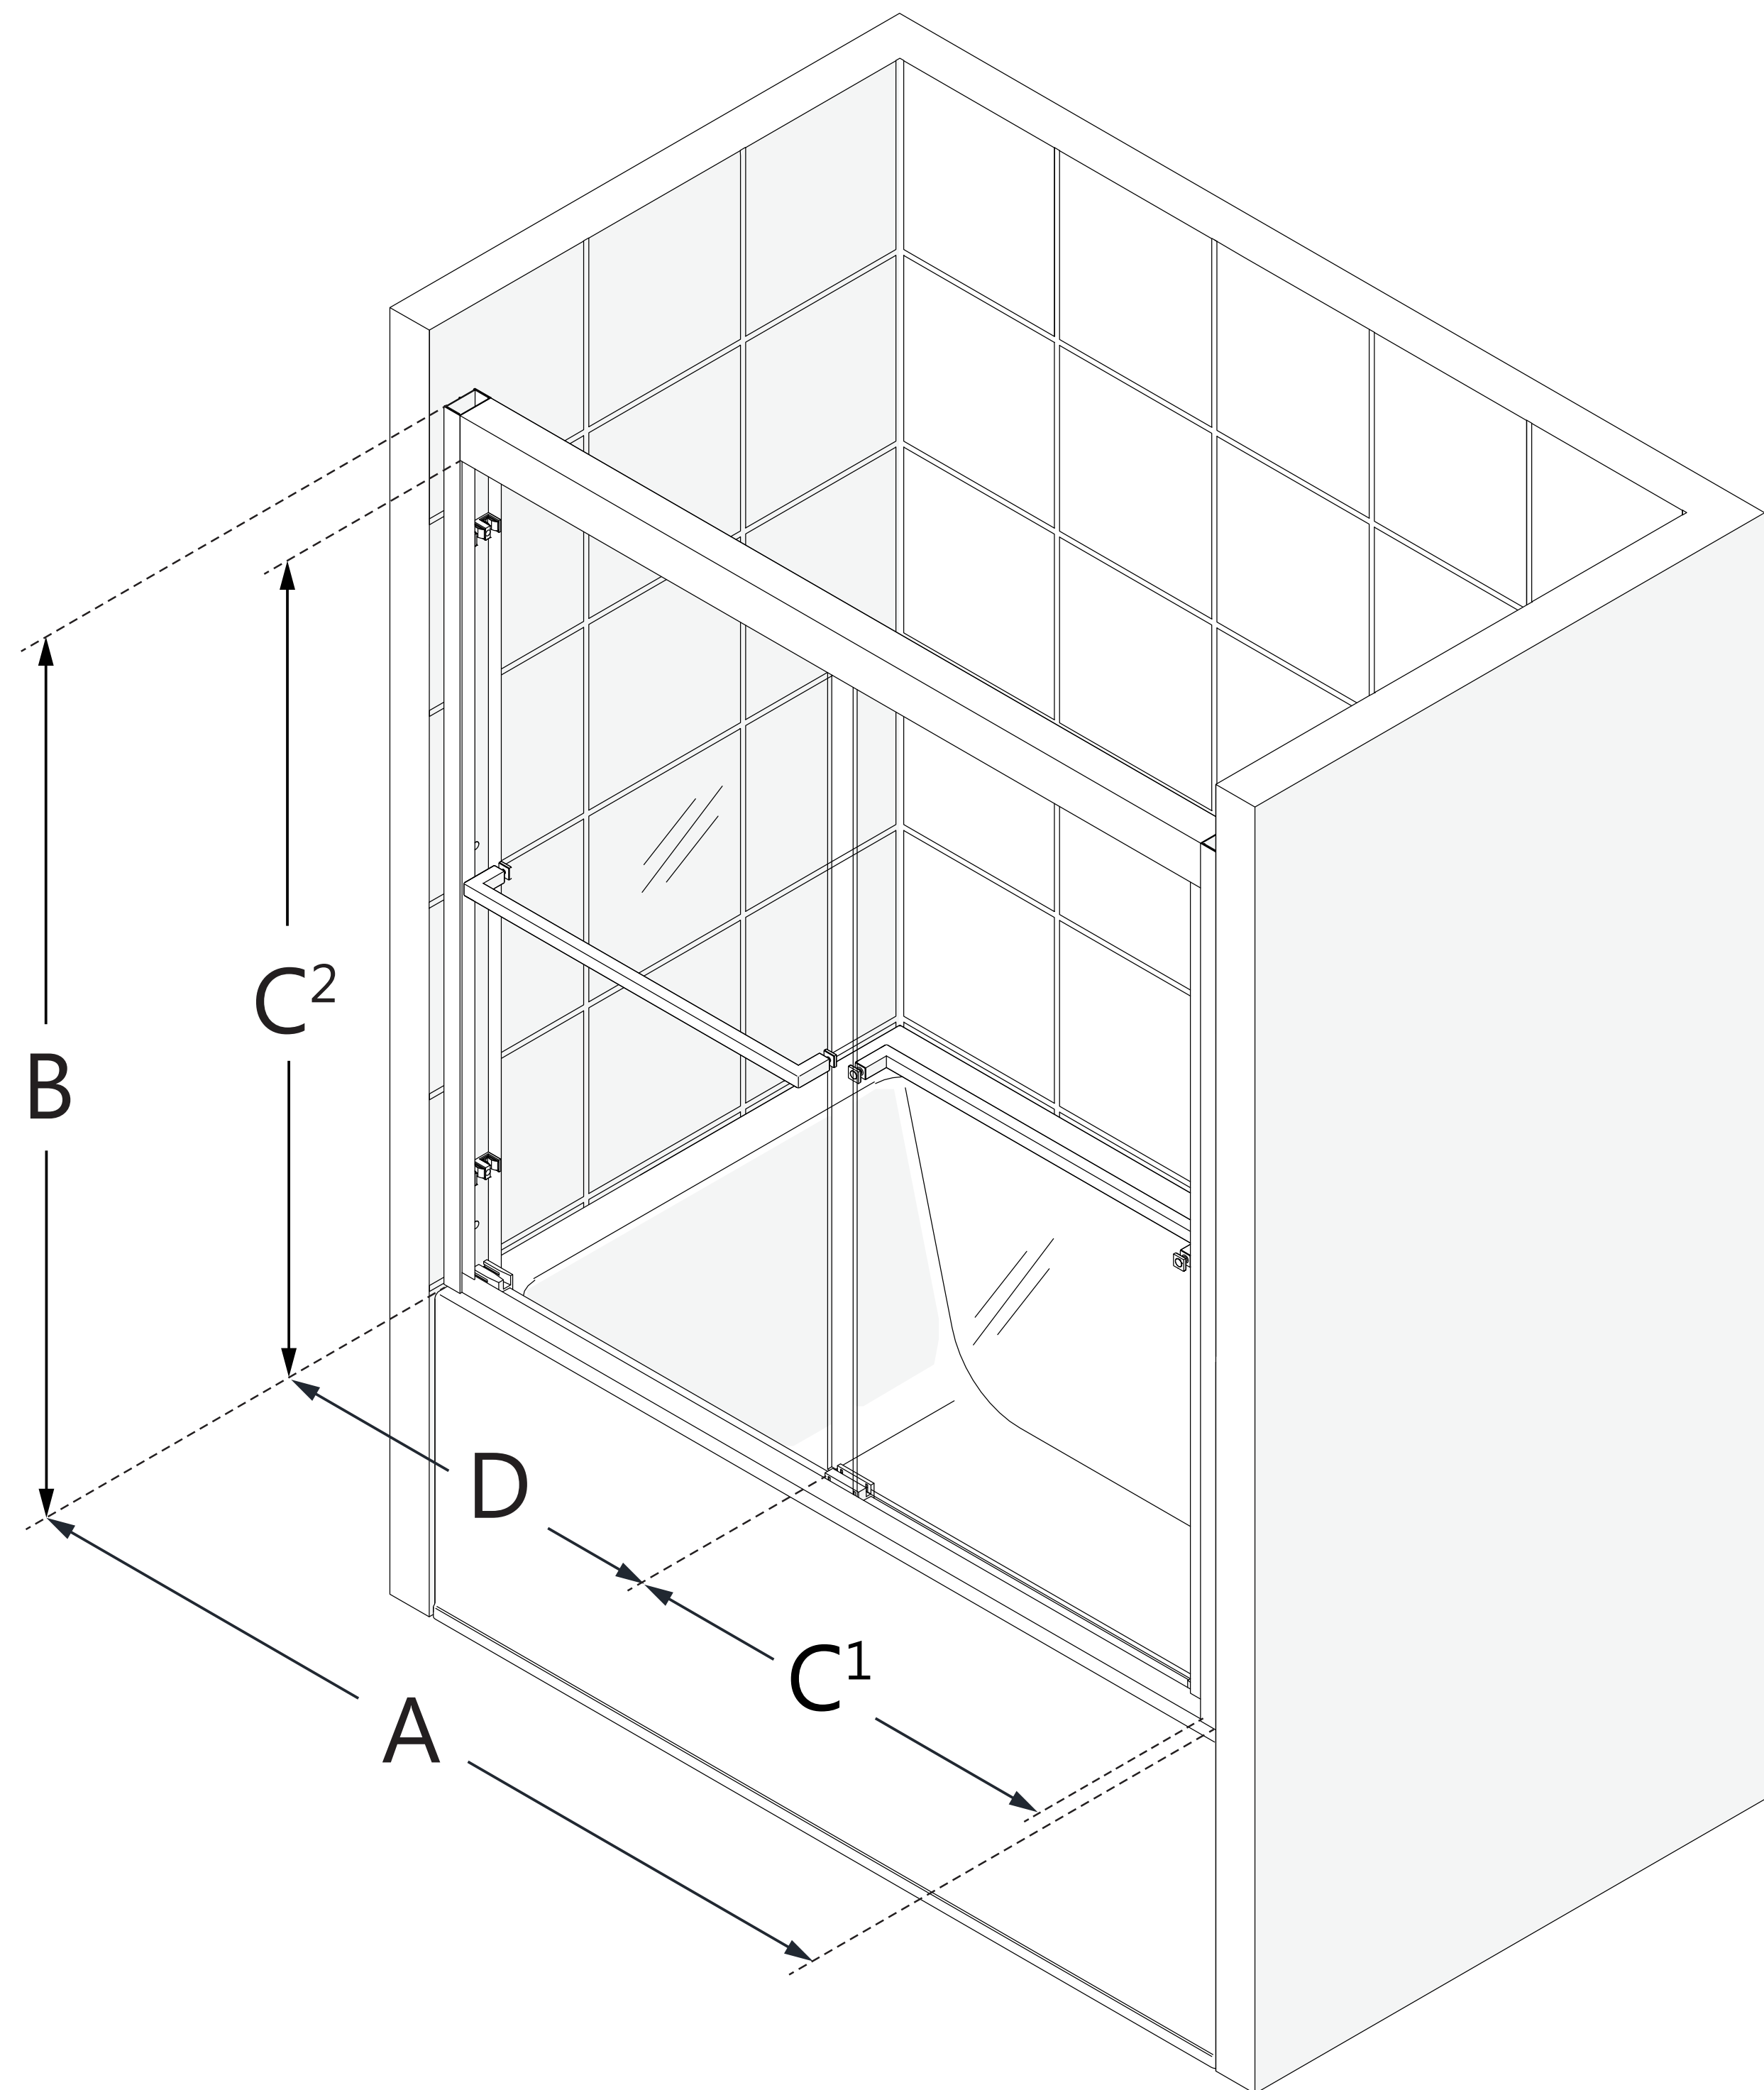

SHDR-1860580
DUET PLUS

**CONFIGURATION
DIMENSIONS:**

A: MODEL WIDTH
56 - 60 in.

B: MODEL HEIGHT
58 in.

C1: ACCESS WIDTH
21 9/16 - 25 9/16 in.

C2: ACCESS HEIGHT
55 1/16 in.

D: DOOR WIDTH
29 1/4 in.

CUSTOMIZATION
No