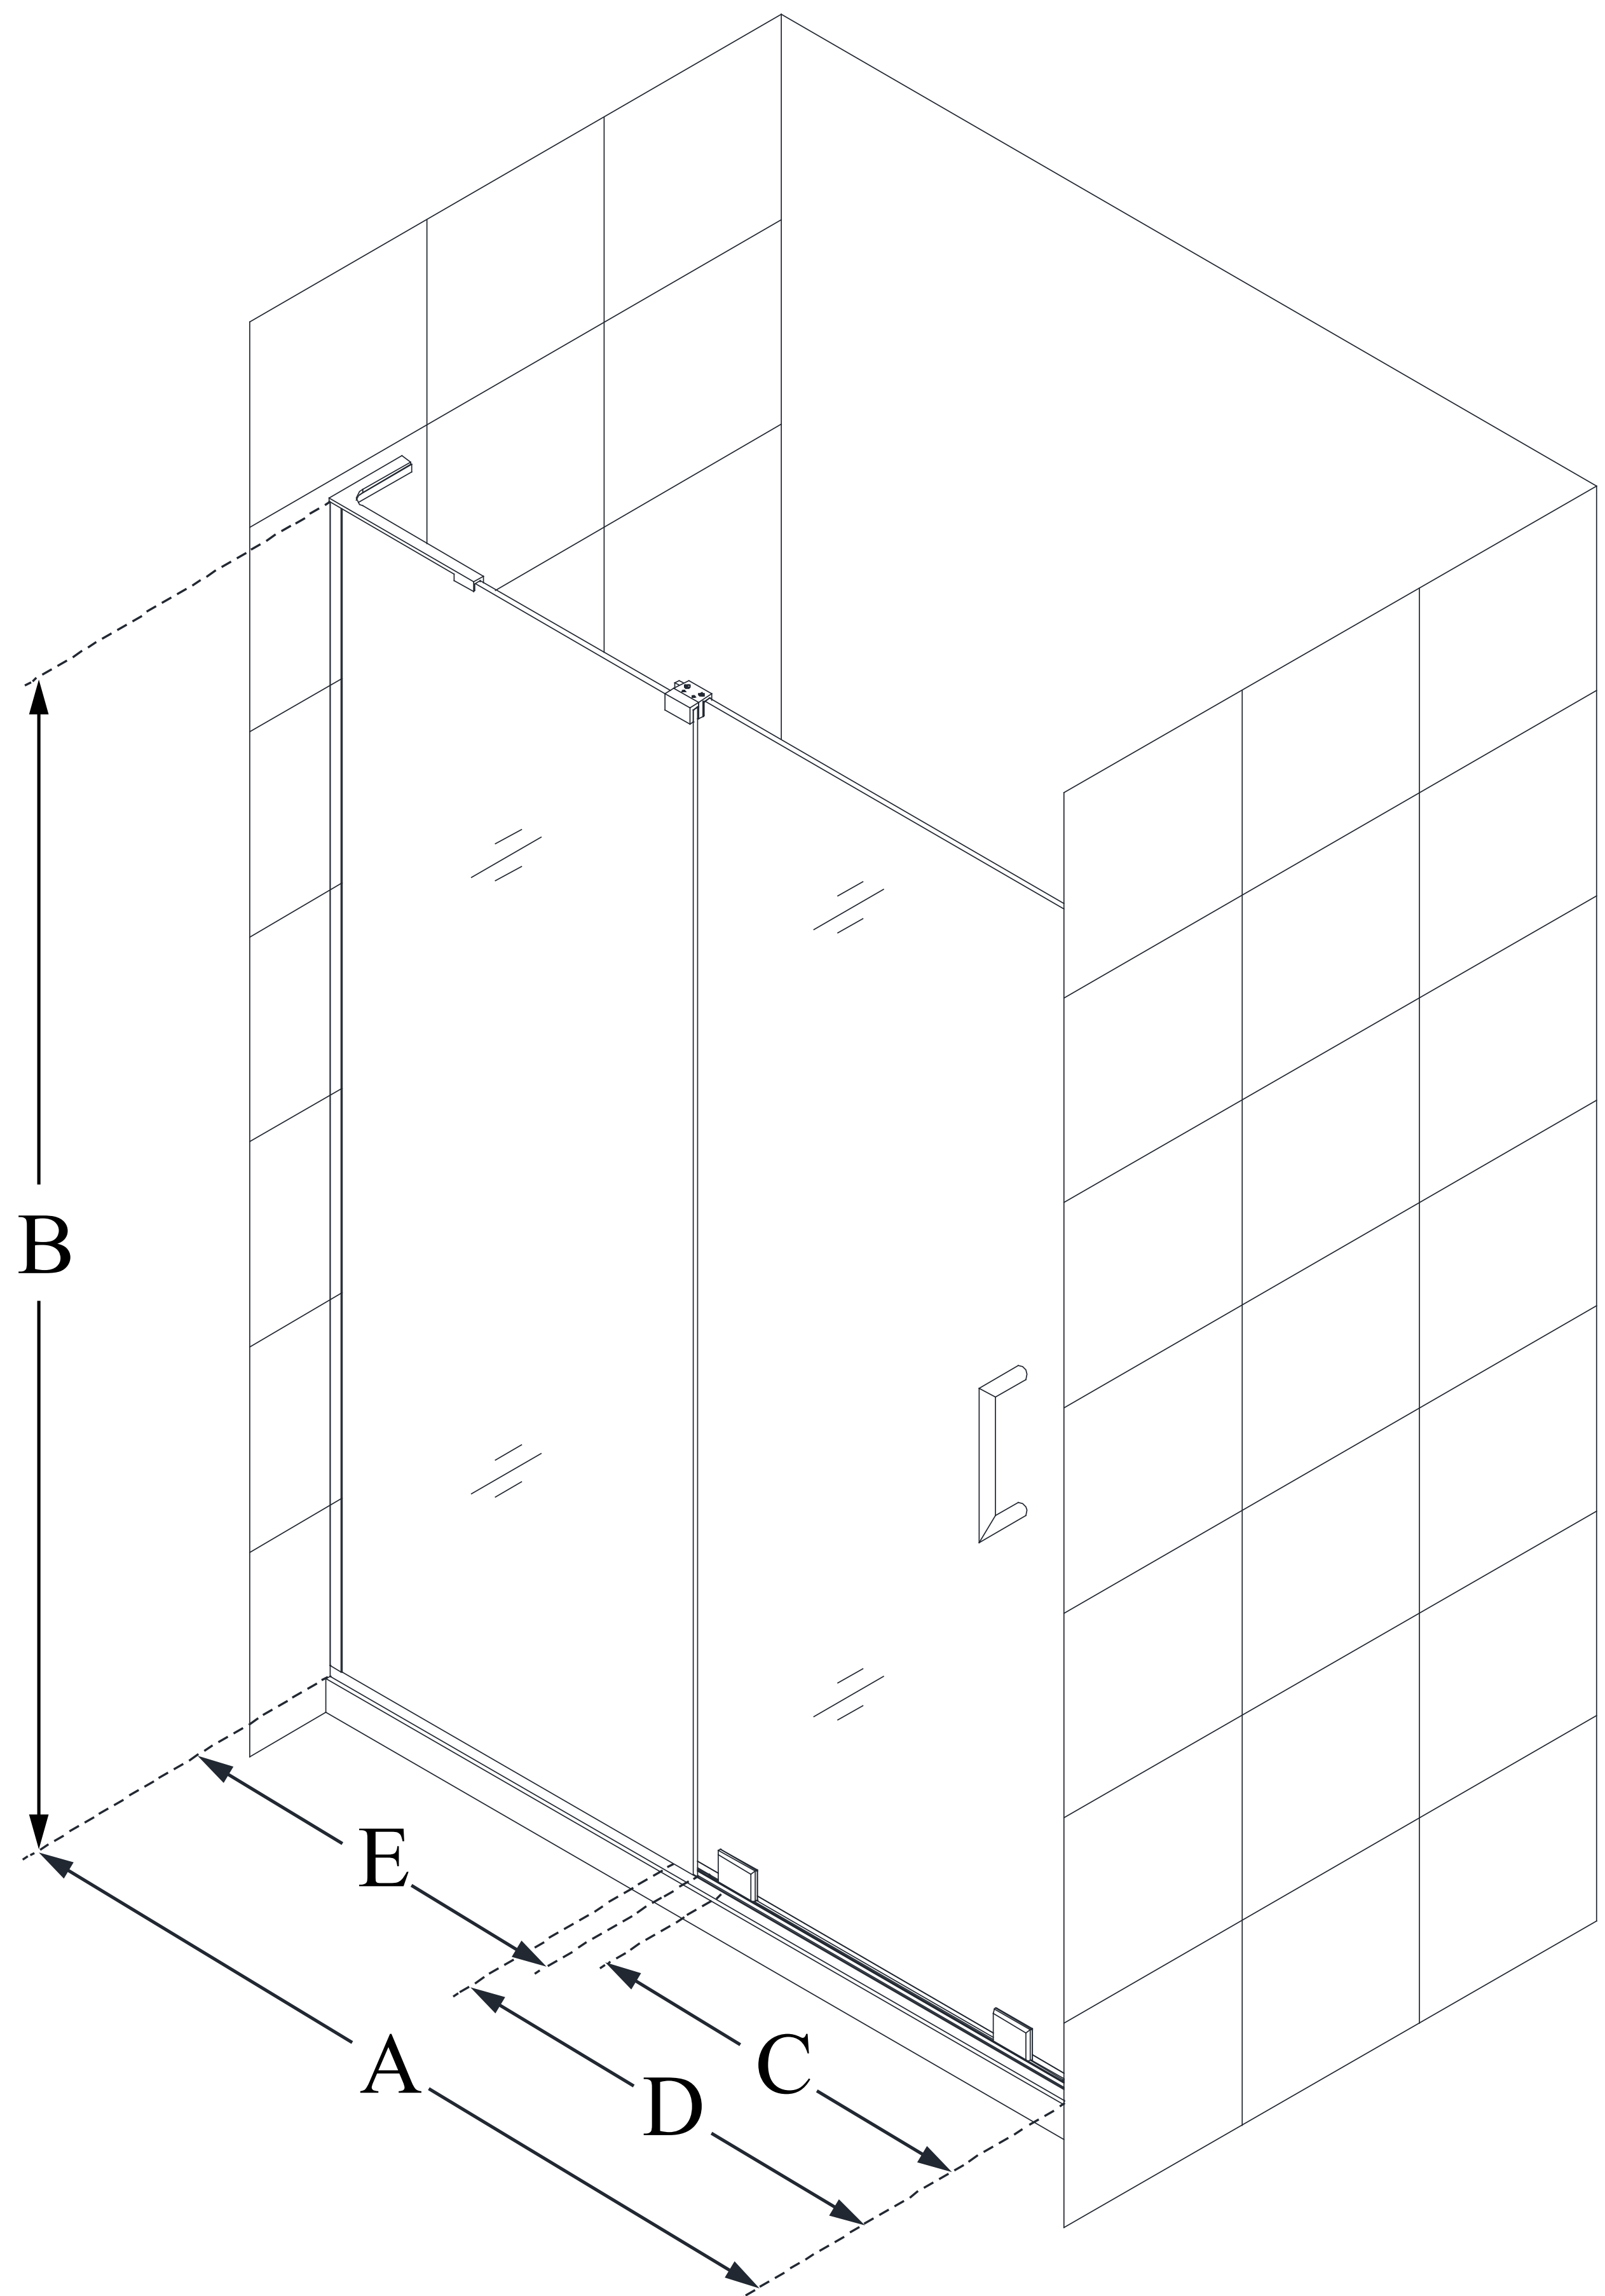

SHDR-1948723

MIRAGE-X

DreamLine Mirage-X 44-48 in. W
x 72 in. H Frameless Sliding Shower
Door

SLIDING DOOR

CONFIGURATION DIMENSIONS:

A: 44 - 48 in.

MODEL WIDTH

B: 72 in.

MODEL HEIGHT

C: 16 1/2 - 20 1/2 in.

ACCESS WIDTH

D: 26 5/16 in.

DOOR WIDTH

E: 23 7/16 in.

INLINE PANEL WIDTH

DreamLine reserves the right to update or modify the hardware or materials pictured without prior notice for the purpose of product improvement and customer satisfaction.