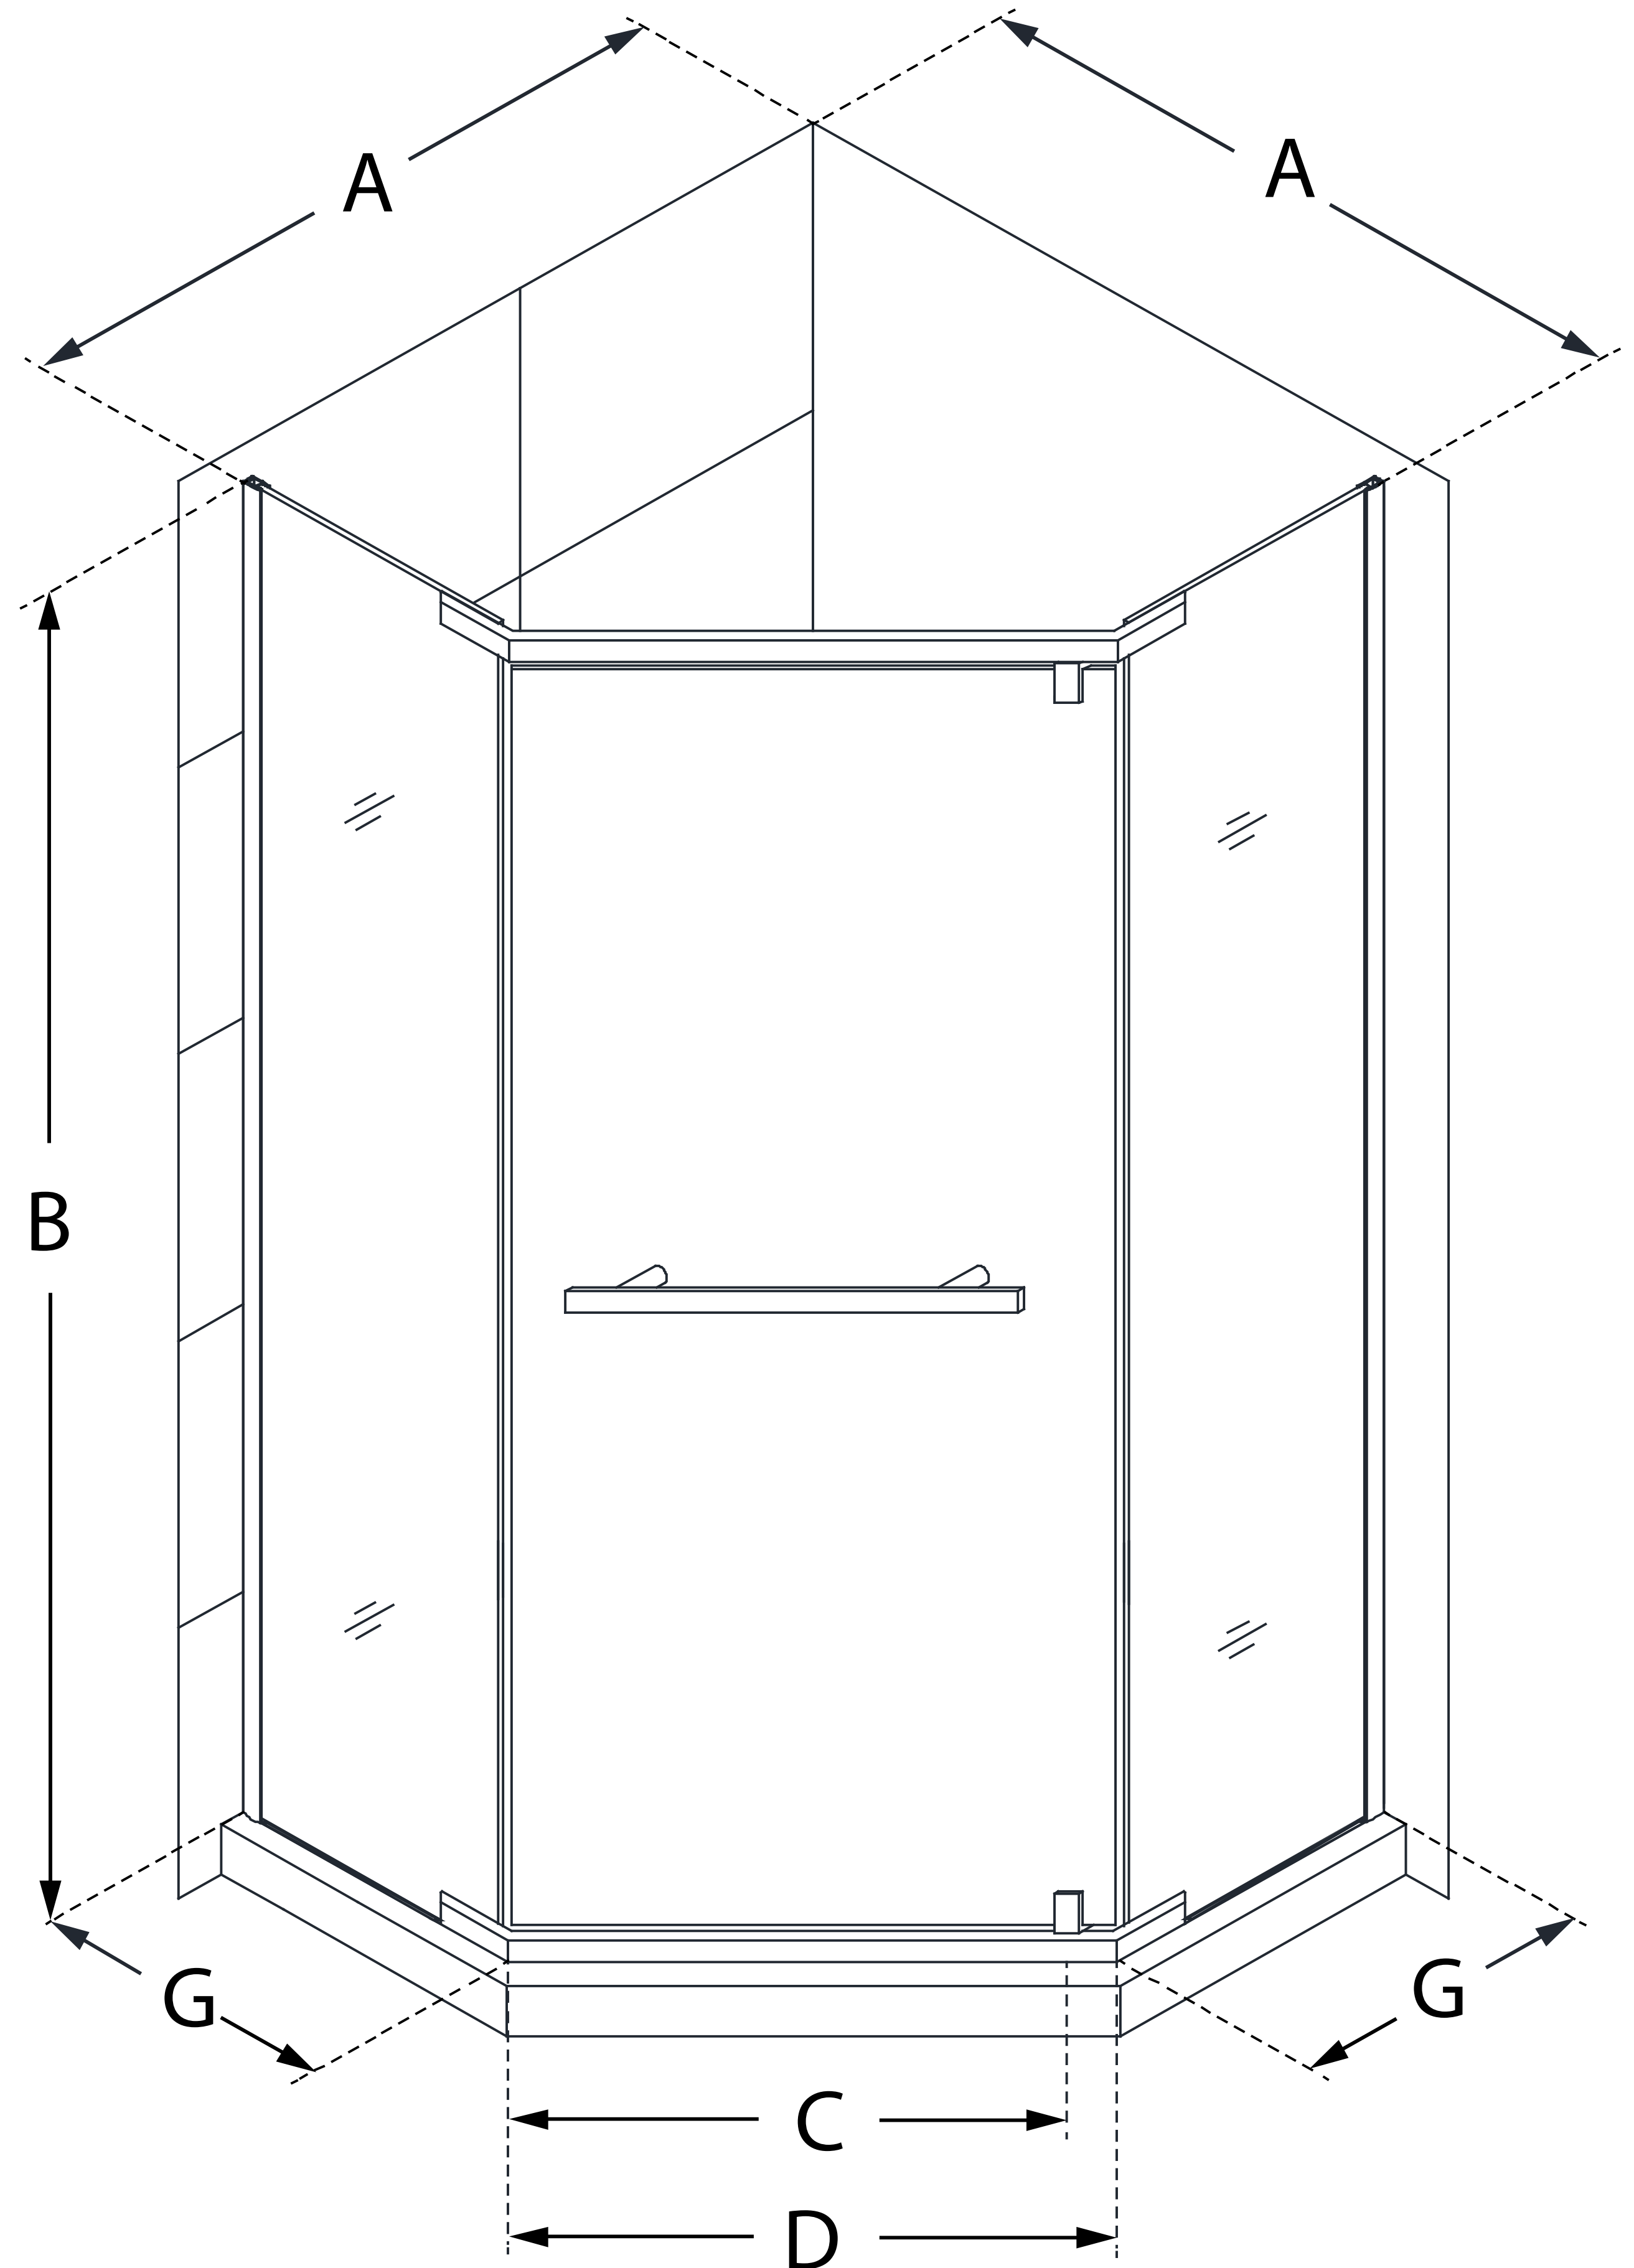

SHEN-2140400

PRISM

DreamLine Prism 40 1/8 in. x 40 1/8 in. x 72 in. Frameless Pivot Shower Enclosure

PIVOT DOOR

CONFIGURATION DIMENSIONS:

A: 40 1/8 in.

MODEL WIDTH

B: 72 in.

MODEL HEIGHT

C: 22 3/16 in.

ACCESS WIDTH

D: 25 in.

DOOR WIDTH

A: 40 1/8 in.

MODEL DEPTH

G: 23 1/16 in.

SIDE PANEL WIDTH

DreamLine reserves the right to update or modify the hardware or materials pictured without prior notice for the purpose of product improvement and customer satisfaction.