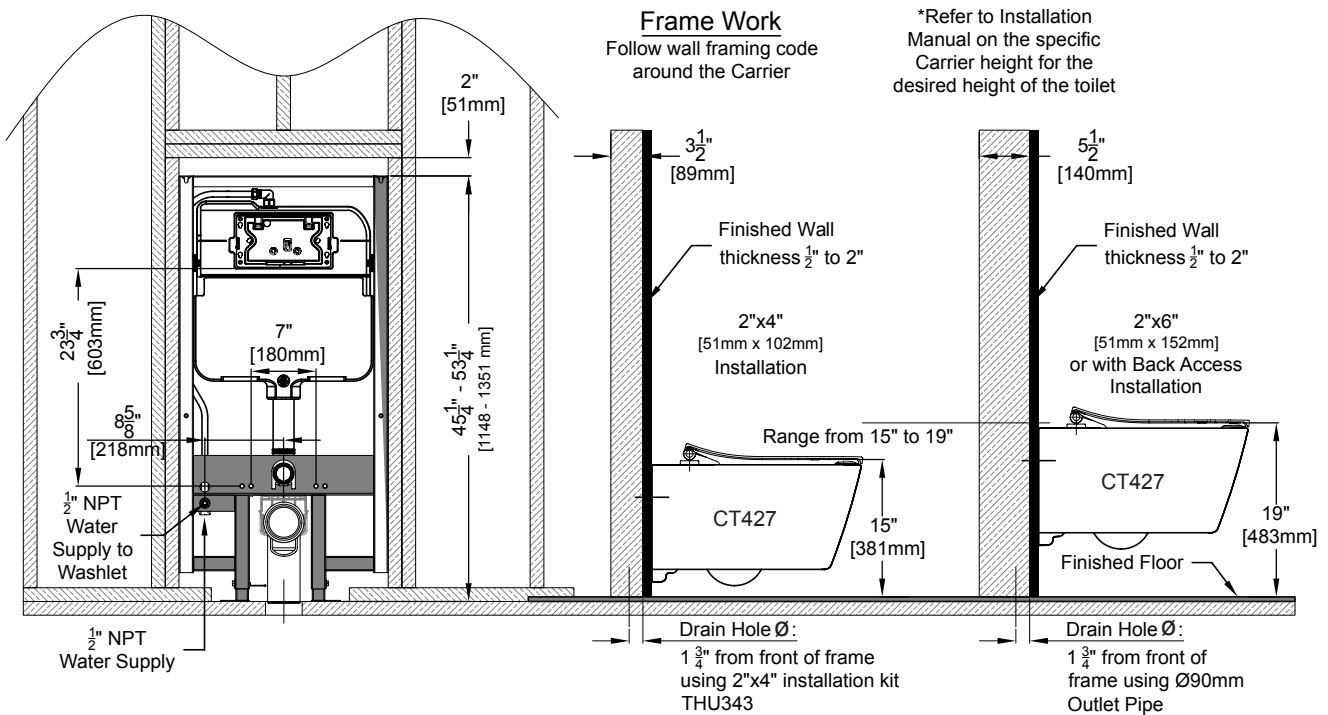

- High-efficiency dual flush 1.28 & 0.9 GPF (4.8 & 3.4 LPF)
Avg. flush 1.03 GPF
- Adjustable 15"-19" mounting height
- Saves up to 10" of floor space compared to standard floor-mounted toilet
- Compact size is 490mm from wall to front of bowl
- Supports up to 880lbs
- Commercial 2" x 6" or optional residential installation with 2" x 4" wall studs with waste outlet kit
- Copper supply line

CWT427227CMFG#MS

RP Compact Wall-Hung Toilet, 1.28 GPF & 0.9 GPF

PRODUCT DIMENSIONS

YT930

WT172M

TOTO

These dimensions and specifications are subject to change without notice