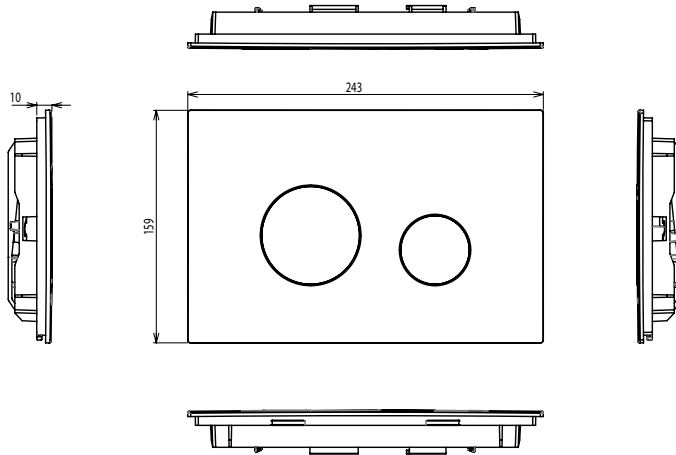

- High-efficiency dual flush 1.28 & 0.9 GPF (4.8 & 3.4 LPF)
Avg. flush 1.03 GPF
- Adjustable 15"-19" mounting height
- Saves up to 10" of floor space compared to standard floor-mounted toilet
- Compact size is 490mm from wall to front of bowl
- Supports up to 880lbs
- Commercial 2" x 6" or optional residential installation with 2" x 4" wall studs with waste outlet kit
- Copper supply line

CWT427227CMFG#MS

RP Compact Wall-Hung Toilet, 1.28 GPF & 0.9 GPF

PRODUCT DIMENSIONS

YT930

WT172M

TOTO

These dimensions and specifications are subject to change without notice