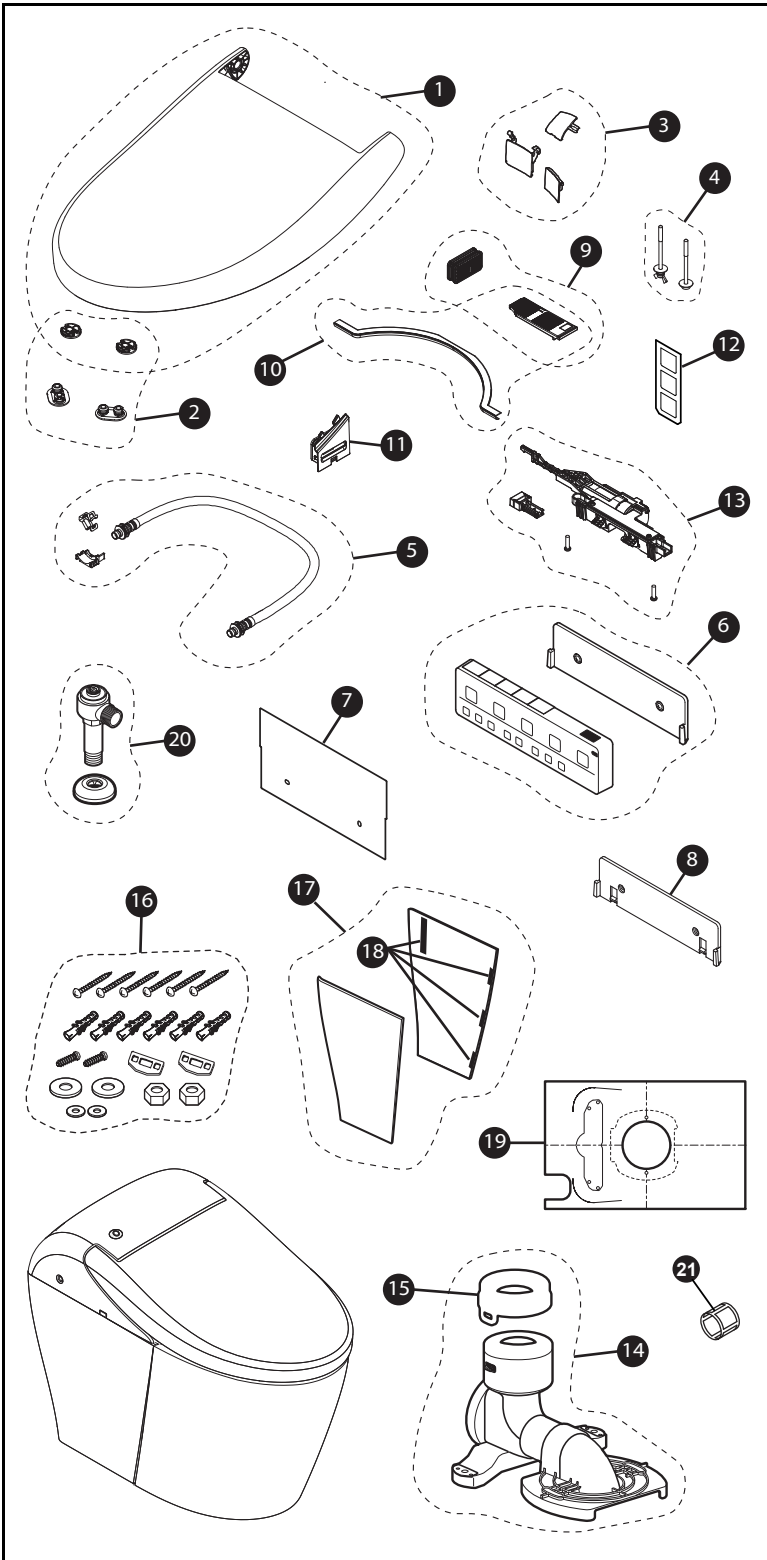

MS7421CEMFG#01

WASHLET® G5A Lite Integrated Smart Toilet

MS7421CEMFG, SN7421M, CT7421CEMFG

1.2Gpf / 1.0Gpf Dual Flush Toilet, Elongated,
TORNADO FLUSH, 12" Modular Rough-In, CEFIONTECT®

Item	Part Number	Description
1	THU6888#01	Lid Assembly - Cotton
2	THU6714	Lid & Seat Bumpers
3	THU6890#01	Wand/Dryer Doors & Drain Cover-Cotton
4	THU6895	Top to Bowl Mounting Bolt Assembly
5	THU6901	Water Supply Hose Assembly
6	THU6903	Remote Control Unit Assembly
7	THU6912	Remote Control Operation Guide
8	THU6911	Anti-Theft Hanger Assembly
9	THU6904#01	Deodorizer Cartridge/Air Filter Assembly-Cotton
10	THU6905#01	Deodorizer Air Filter/Plastic Seal Assembly-Cotton
11	THU6913#01	Deodorizer Louver Assembly-Cotton
12	THU6753	Sensor Adjusting Stickers
13	THU6894#01	Lift Handle Assembly-Cotton
14	THU6876	Drain Socket Assembly
15	THU9652	Drain Socket Gasket
16	THU6877	Bowl Mounting Hardware
17	THU6878#01	Side Panel Assembly-Cotton
18	THU6879	Velcro Fastener for Side Panels
19	THU6875	Installation Template
20	THU6880	Junction Valve Assembly
21	THU9758	Water Strainer

Actual Product may vary slightly from illustration.

Note: