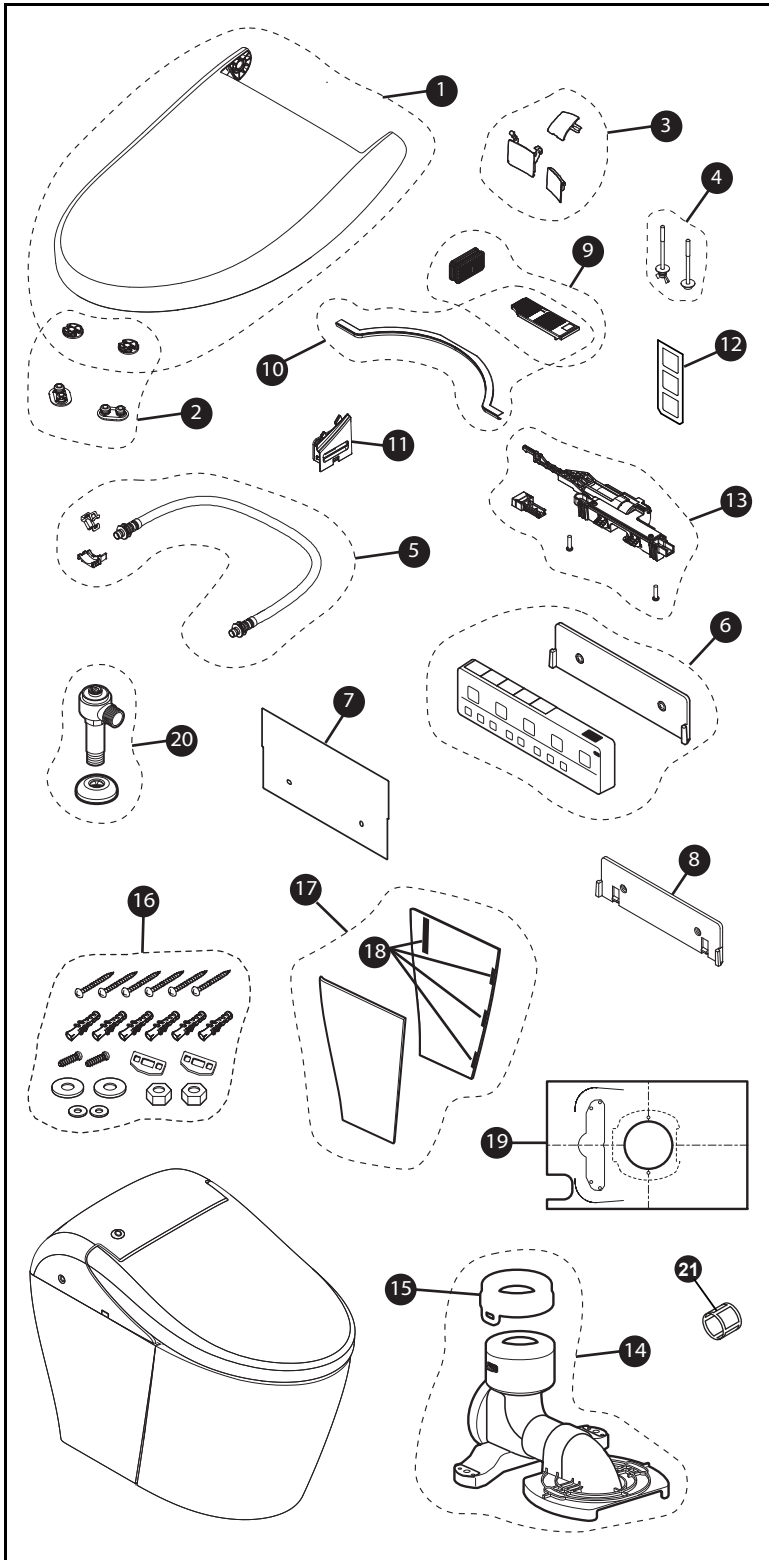

MS7631CEMFG, SN7631M, CT7631CEMFG

1.2Gpf / 1.0Gpf Dual Flush Toilet, Elongated,
TORNADO FLUSH , 12" Modular Rough-In, CEFIONTECT®

Item	Part Number	Description
1	THU6888#01	Lid Assembly-Cotton
2	THU6714	Lid & Seat Bumpers
3	THU6890#01	Wand/Dryer Doors & Drain Cover-Cotton
4	THU6895	Top to Bowl Mounting Bolt Assembly
5	THU6901	Water Supply Hose Assembly
6	THU6903	Remote Control Unit Assembly
7	THU6912	Remote Control Operation Guide
8	THU6911	Anti-Theft Hanger Assembly
9	THU6904#01	Deodorizer Cartridge/Air Filter Assembly-Cotton
10	THU6905#01	Deodorizer Air Filter/Plastic Seal Assembly-Cotton
11	THU6913#01	Deodorizer Louver Assembly-Cotton
12	THU6753	Sensor Adjusting Stickers
13	THU6894#01	Lift Handle Assembly-Cotton
14	THU6876	Drain Socket Assembly
15	THU9652	Drain Socket Gasket
16	THU6877	Bowl Mounting Hardware
17	THU6878#01	Side Panel Assembly-Cotton
18	THU6879	Velcro Fastener for Side Panels
19	THU6875	Installation Template
20	THU6880	Junction Valve Assembly
21	THU9758	Water Strainer

Actual Product may vary slightly from illustration.

Note: