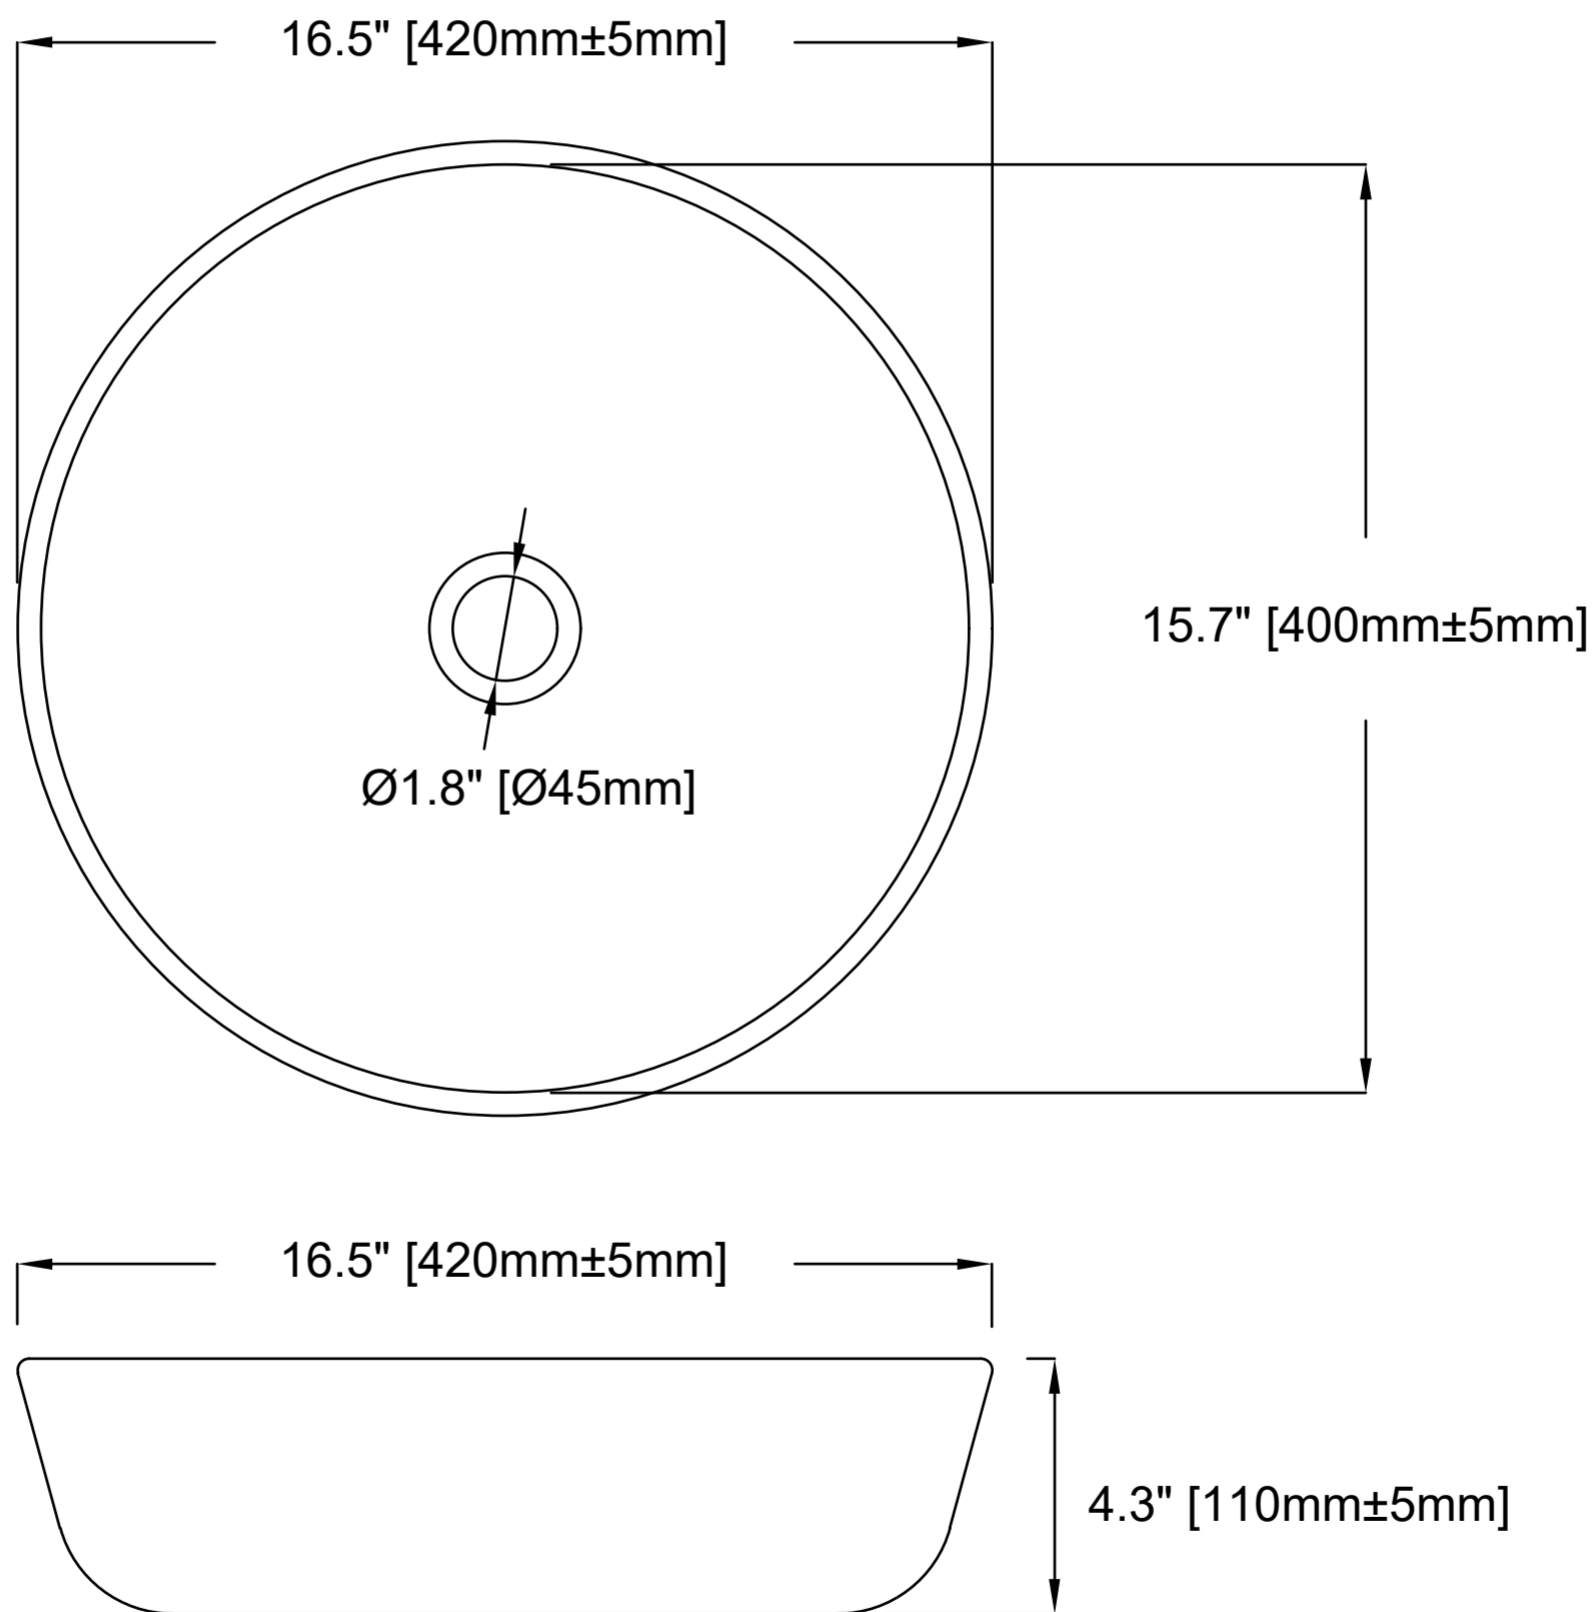

LS-AZ907MB

BATHROOM VESSEL SINK

HAVE QUESTIONS? CALL [305-614-4070](tel:305-614-4070) OR VISIT ANZZI.COM