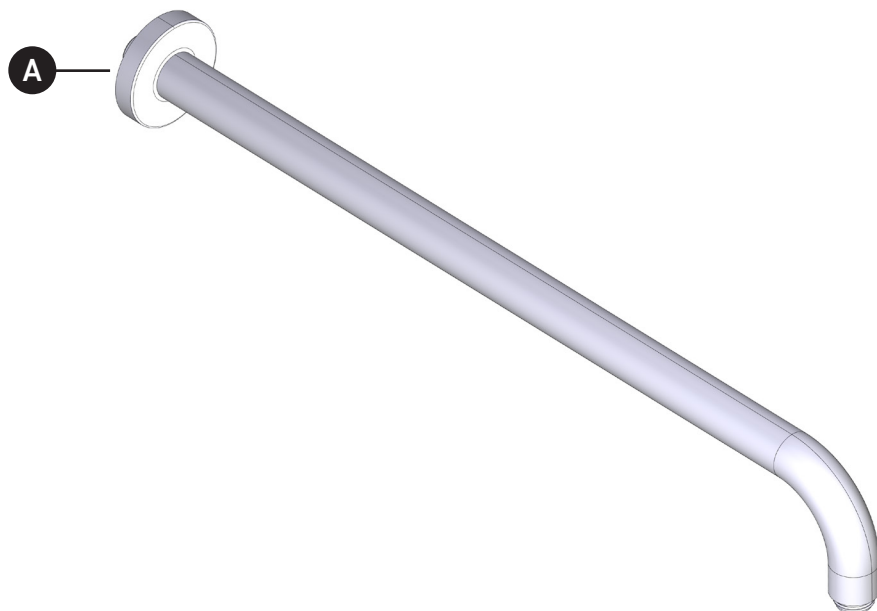

ILLUSTRATED PARTS

ORDER BY PART NUMBER

200127SA

20" Reach Wall Mount Shower Arm
with Round Escutcheon

| ID | Kit Number | Finish |
|----|-------------------|-------------------------|
| A | WROS0023APC | All Polished Chrome |
| | WROS0023FB | French Brass |
| | WROS0023GM (1565) | Gun Metal |
| | WROS0023MB | Matte Black |
| | WROS0023PN | Polished Nickel |
| | WROS0023SG | Satin Gold |
| | WROS0023STN | Satin Nickel |
| | WROS0023SUB | Satin Unlacquered Brass |
| | WROS0023TCB | Tuscan Brass |
| | WROS0023ULB | Unlacquered Brass |

Bras de douche mural à portée de
20 po avec rosace ronde

| ID | Référence du kit | Finition |
|----|-------------------|-------------------------|
| A | WROS0023APC | Chrome entièrement poli |
| | WROS0023FB | Laiton français |
| | WROS0023GM (1565) | Bronze à canon |
| | WROS0023MB | Noir mat |
| | WROS0023PN | Nickel poli |
| | WROS0023SG | Or satiné |
| | WROS0023STN | Nickel satiné |
| | WROS0023SUB | Laiton satiné non laqué |
| | WROS0023TCB | Laiton toscan |
| | WROS0023ULB | Laiton non laqué |