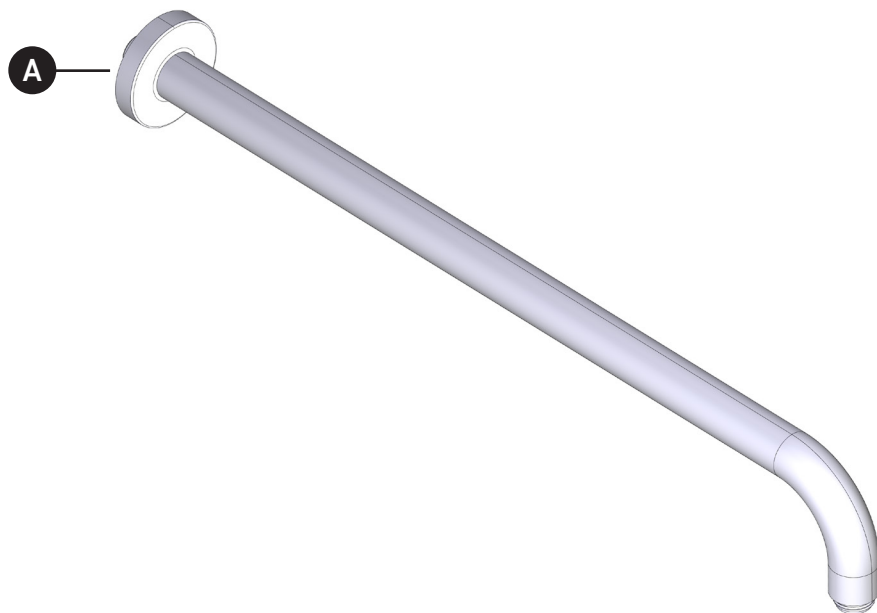

ILLUSTRATED PARTS

ORDER BY PART NUMBER

200127SA

20" Reach Wall Mount Shower Arm
with Round Escutcheon

| ID | Kit Number | Finish |
|----|-------------------|-------------------------|
| A | WROS0023APC | All Polished Chrome |
| | WROS0023FB | French Brass |
| | WROS0023GM (1565) | Gun Metal |
| | WROS0023MB | Matte Black |
| | WROS0023PN | Polished Nickel |
| | WROS0023SG | Satin Gold |
| | WROS0023STN | Satin Nickel |
| | WROS0023SUB | Satin Unlacquered Brass |
| | WROS0023TCB | Tuscan Brass |
| | WROS0023ULB | Unlacquered Brass |

Bras de douche mural à portée de
20 po avec rosace ronde

| ID | Référence du kit | Finition |
|----|-------------------|-------------------------|
| A | WROS0023APC | Chrome entièrement poli |
| | WROS0023FB | Laiton français |
| | WROS0023GM (1565) | Bronze à canon |
| | WROS0023MB | Noir mat |
| | WROS0023PN | Nickel poli |
| | WROS0023SG | Or satiné |
| | WROS0023STN | Nickel satiné |
| | WROS0023SUB | Laiton satiné non laqué |
| | WROS0023TCB | Laiton toscan |
| | WROS0023ULB | Laiton non laqué |

Brazo de ducha mural con alcance de 20" con chapetón redondo

| ID | Referencia del kit | Acabado |
|----|--------------------|-----------------------------|
| A | WROS0023APC | Cromado pulido |
| | WROS0023FB | Latón francés |
| | WROS0023GM (1565) | Metal pavonado |
| | WROS0023MB | Negro mate |
| | WROS0023PN | Níquel pulido |
| | WROS0023SG | Oro satinado |
| | WROS0023STN | Níquel satinado |
| | WROS0023SUB | Latón satinado sin esmaltar |
| | WROS0023TCB | Latón toscano |
| | WROS0023ULB | Latón sin esmaltar |