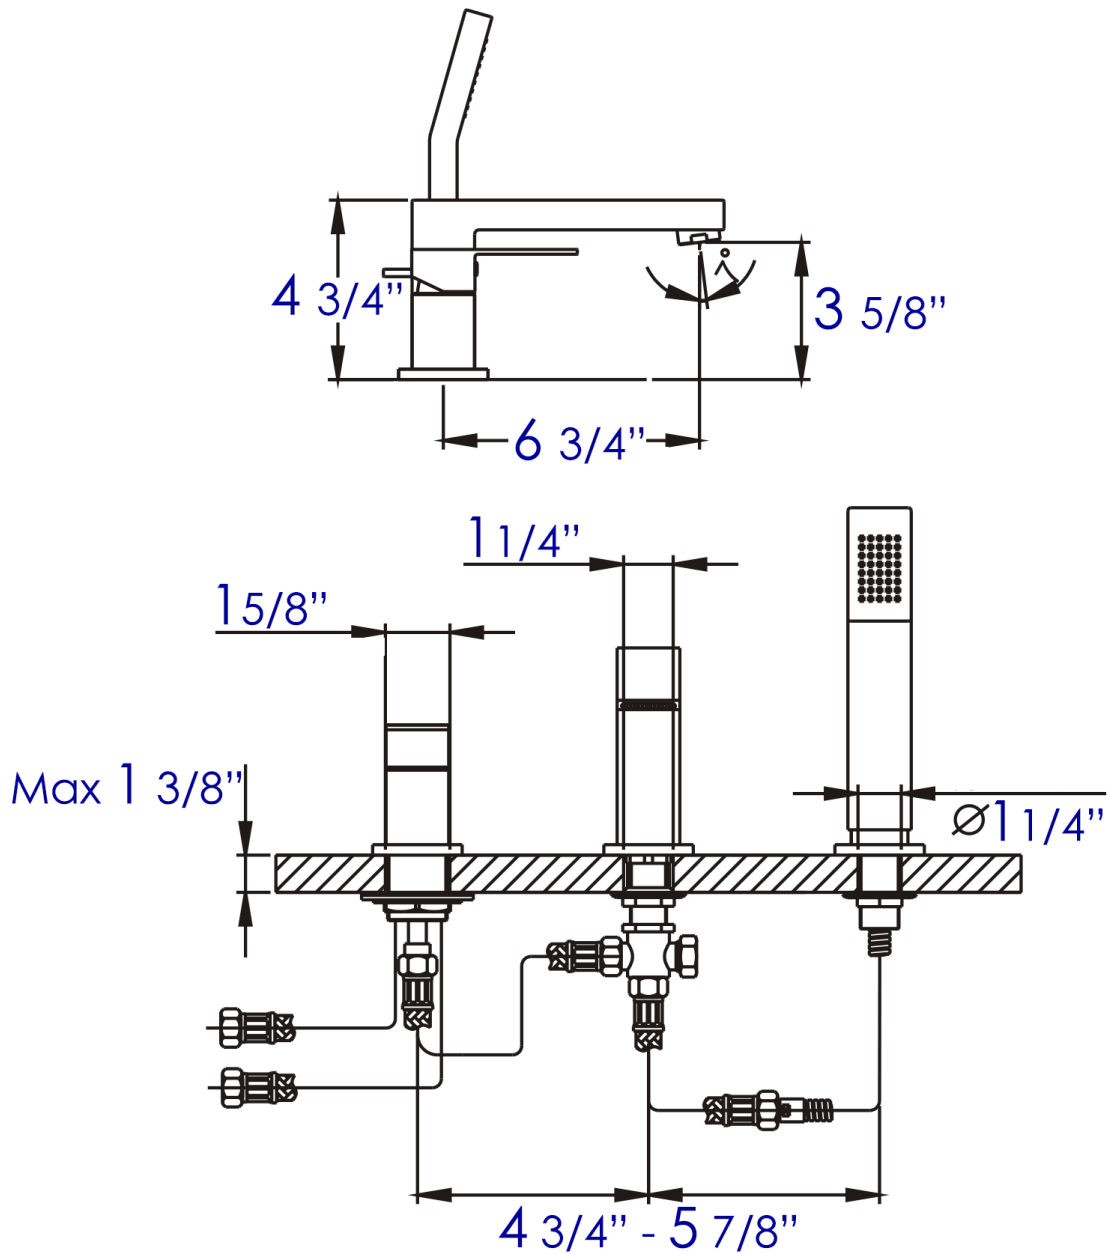

AB2322

Deck Mounted Tub Filler and Square Hand Held Shower Head

Note: All product dimensions are approximate and should be verified on site prior to installation.
Visit www.ALFIbrand.com for more information.