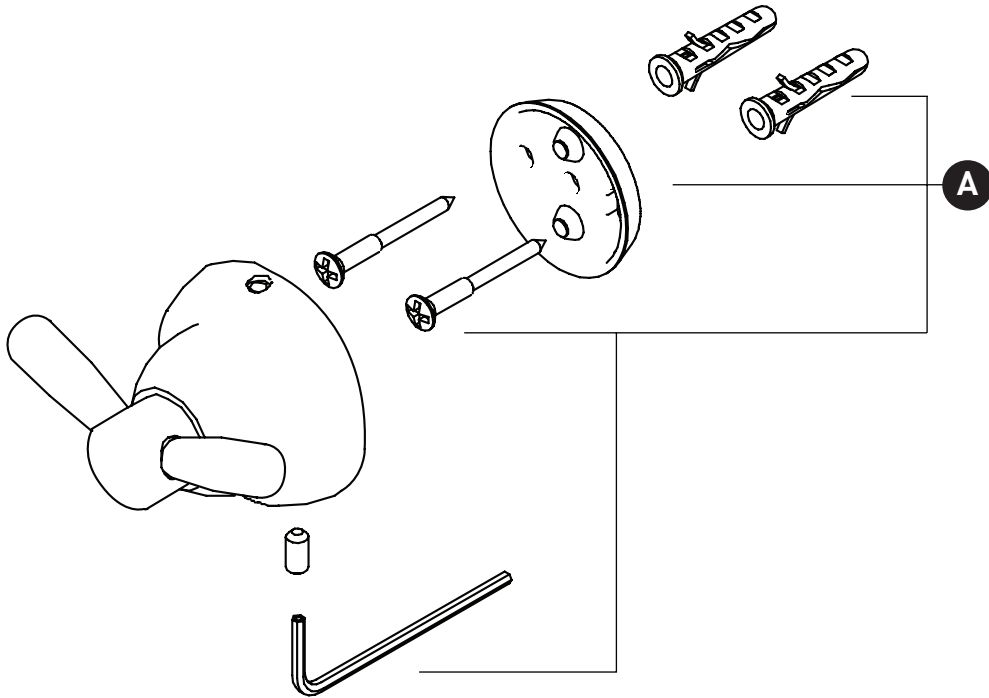

ORDER BY PART NUMBER

ILLUSTRATED PARTS

U.6422 U.6622 U.6922

Double Robe Hook

Style may vary from drawing shown

ID	Kit Number	Finish
A	9.18545	N/A

For warranty or additional information, contact:

U.S.A.
houseofrohl.com/support
1-800-777-9762

ILLUSTRATIONS DES PIÈCES

U.6422 U.6622 U.6922

Crochet mural double pour peignoir

Le style peut varier du dessin illustré

ID	Référence du kit	Finition
A	9.18545	N/A

For warranty or additional information, contact: