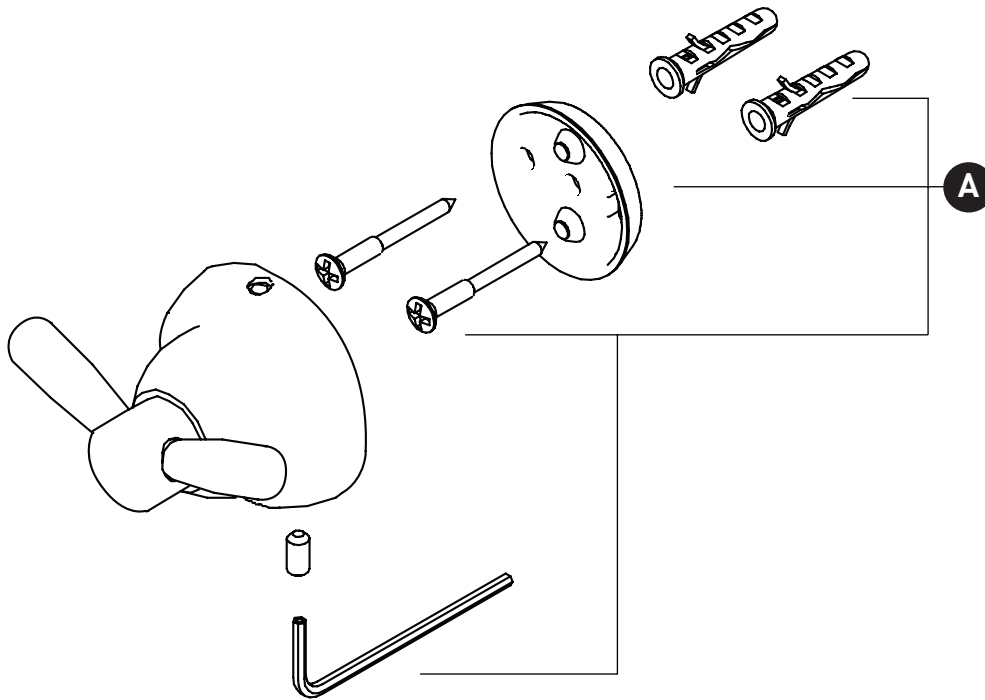

ORDER BY PART NUMBER

ILLUSTRATED PARTS

U.6422 U.6622 U.6922

Double Robe Hook

Style may vary from drawing shown

ID	Kit Number	Finish
A	9.18545	N/A

For warranty or additional information, contact:

U.S.A.
houseofrohl.com/support
1-800-777-9762