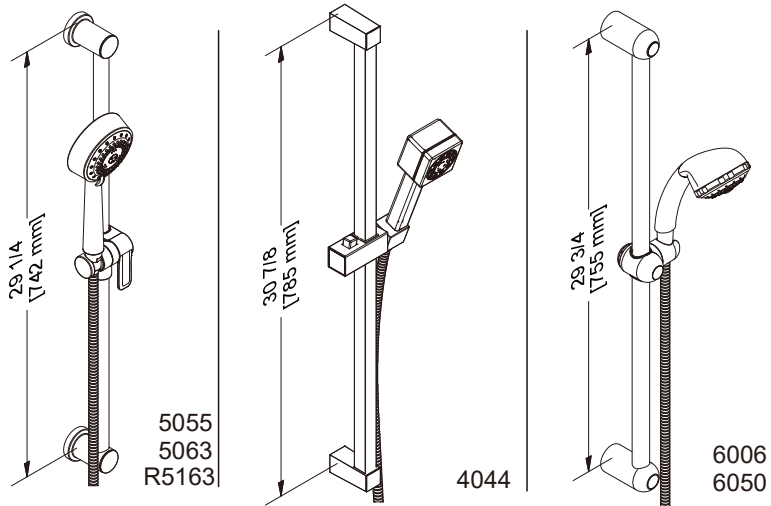

Riobel®

Installation guide / Guide d'installation / Guía de Instalación

Before initiating the installation:

Read all instructions.
Purge the water supply system before connecting it to the faucet.

Avant de commencer l'installation: