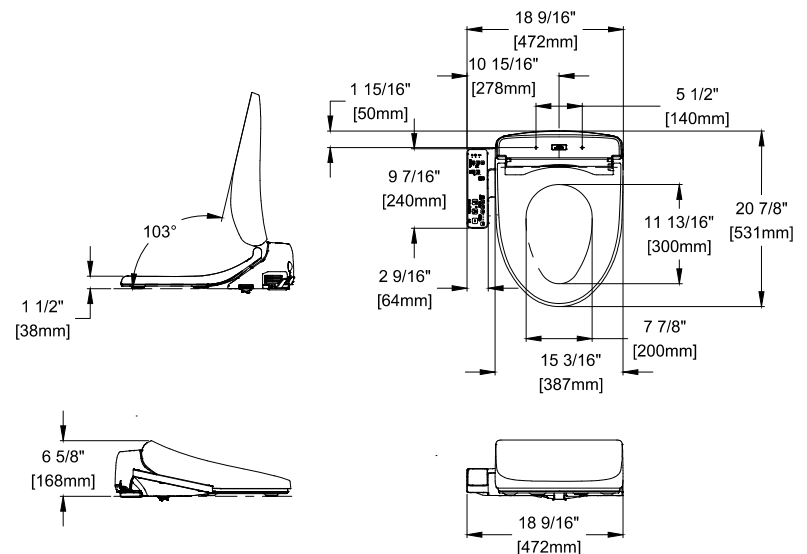

SPECIFICATIONS

Power Rating	AC 120 V, 60 Hz
Power Consumption	1023 W
Max Power Consumption	1131 W
Power Cord Length	3.9 ft (1.2 m)
Spray Volume	Rear Cleansing: 0.07 – 0.11 gal/min Front Cleansing: 0.07 – 0.11 gal/min
Spray Features	Adjustable Surface Temp: 95°F - 104°F (35°C - 40°C) Safety Device: Temperature Fuse
Heated Seat Features	Adjustable Surface Temp: 82°F - 97°F (28°C - 36°C) Safety Device: Temperature Fuse
Water Supply Pressure	Minimum: 7.25 PSI (Flowing) Maximum: 108.75 PSI (Static)
Ambient Temp.	32°F - 104°F (0°C - 40°C)
Warranty	One Year Limited Warranty
Shipping Weight	SW2326: 14.6 lbs
Shipping Dimensions	SW2326: 24-3/8" L x 21" W x 9" H

INSTALLATION NOTES

- For use with potable water only. Do not use with recycled water.
- It is highly recommended to use a surge protector to prevent damage in the event of a power surge.
- Compatible with TOTO WASHLET+ and Non-WASHLET+ toilets, as well as most models from other manufacturers.
- This product is designed and evaluated based on the laws and technical standards of the Territory. Use outside the Territory may compromise safety and performance or violate local laws. Warranty, repairs, and technical support are not available for use outside the Territory.

DIMENSIONS

GFCI outlet of 120V, 15amps.
Power cord is 4' long with 3 prongs.