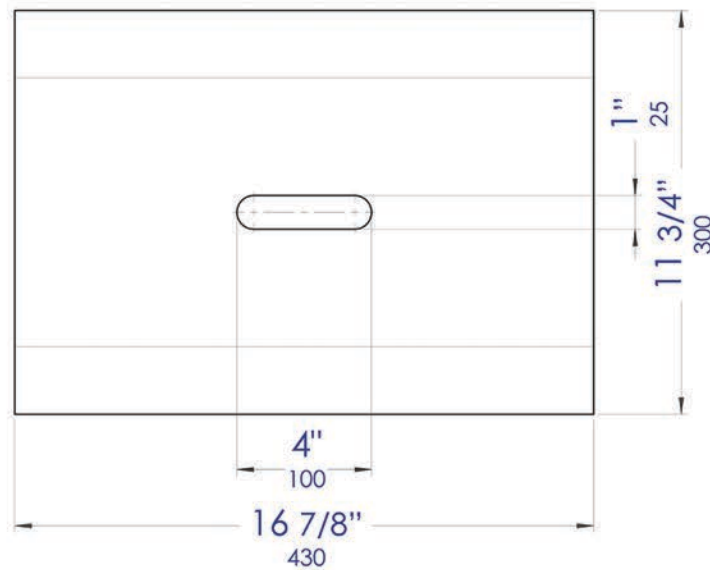

**ABST99BM**

Black Matte Solid Surface Resin  
Bathroom / Shower Stool

**Note:** All product dimensions are approximate and should be verified on site prior to installation.  
Visit [www.ALFIbrand.com](http://www.ALFIbrand.com) for more information.