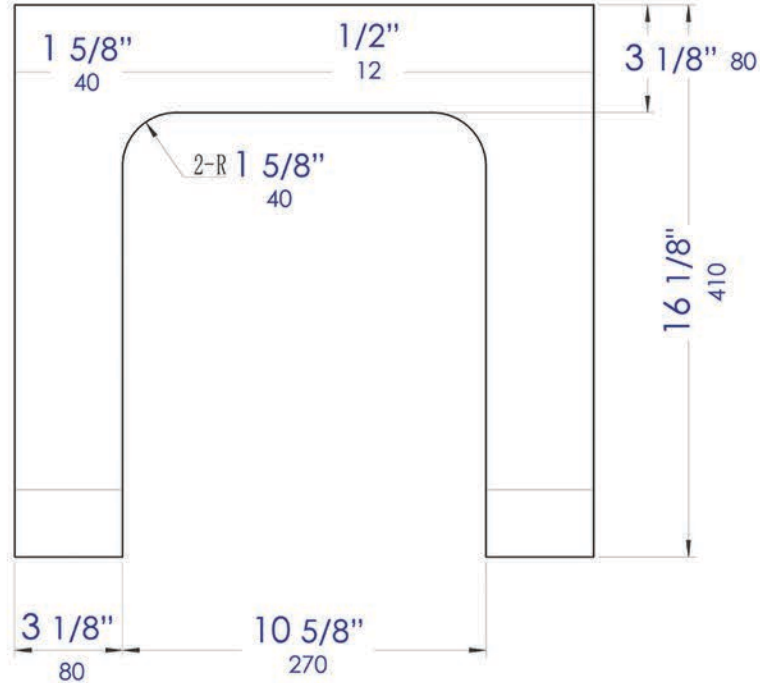

**ABST99BM**

Black Matte Solid Surface Resin  
Bathroom / Shower Stool

**Note:** All product dimensions are approximate and should be verified on site prior to installation.  
Visit [www.ALFIbrand.com](http://www.ALFIbrand.com) for more information.