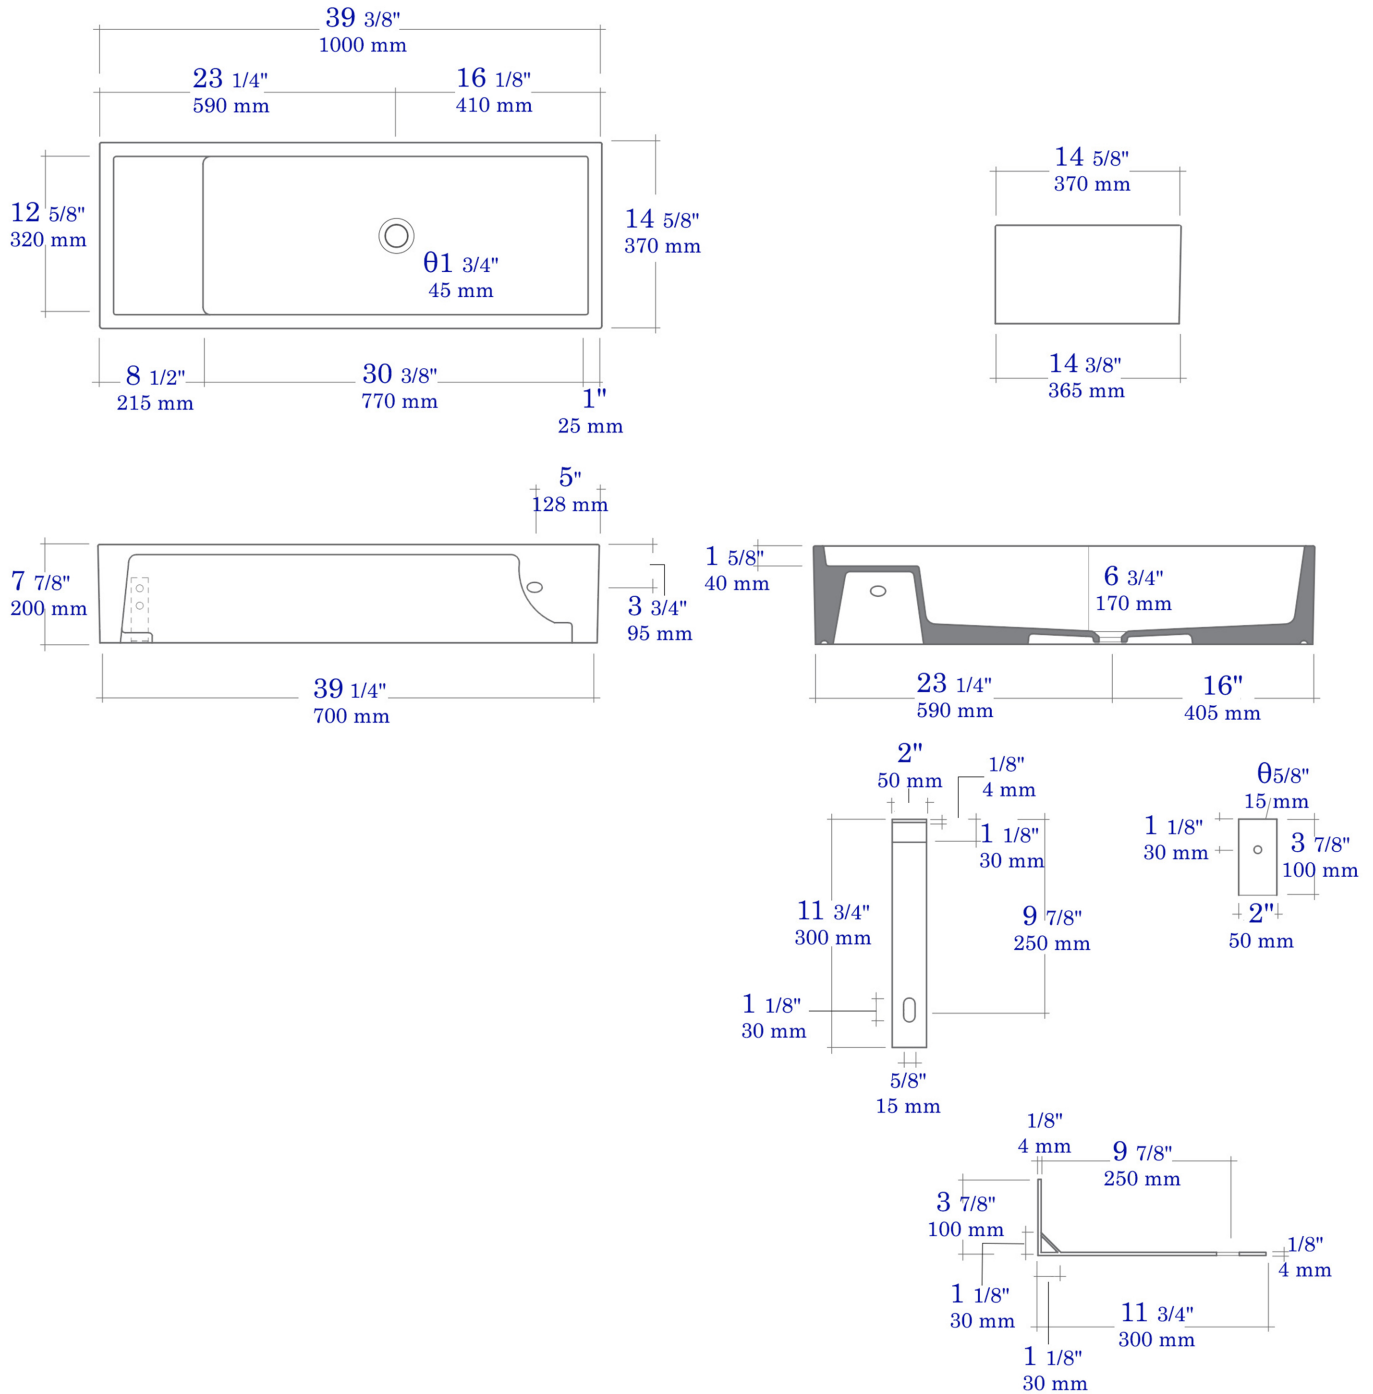

**AB39TR**

# 39" White Above Mount Fireclay Bathroom Trough Sink

**Note:** All product dimensions are approximate and should be verified on site prior to installation.

Visit [www.ALFIbrand.com](http://www.ALFIbrand.com) for more information.