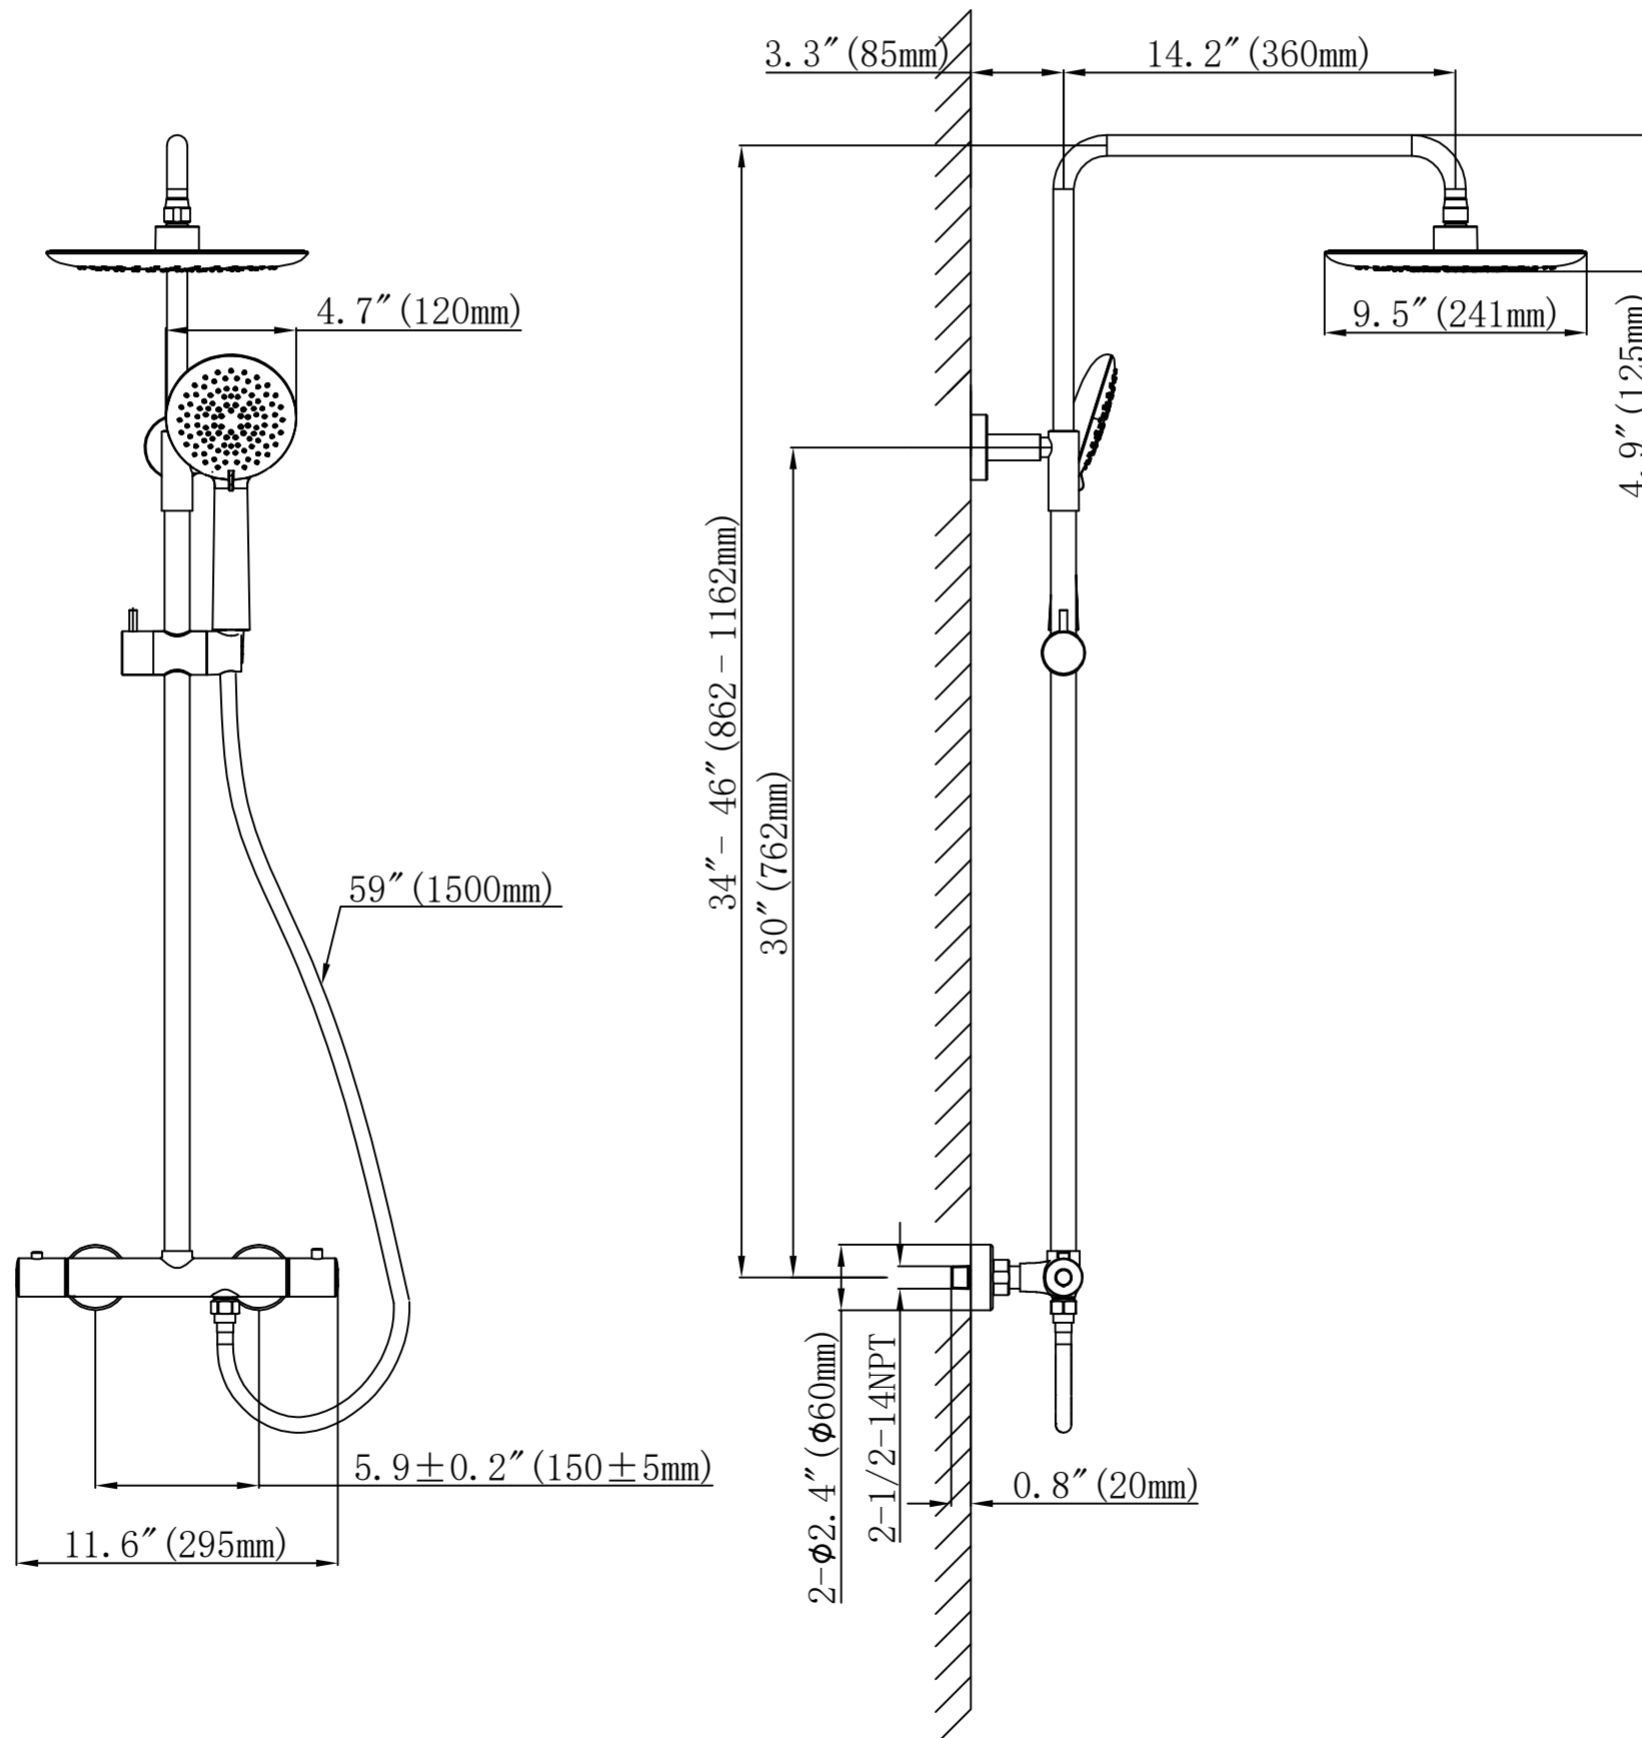

SH-AZ101**

RAINFALL SHOWER BAR

HAVE QUESTIONS? CALL 305-614-4070 OR VISIT ANZZI.COM