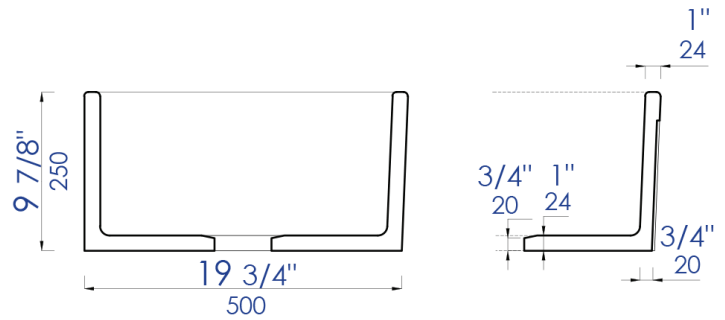

AB3020SB

30" Reversible Single Bowl Fireclay Farmhouse Apron Kitchen Sink

Note: All product dimensions are approximate and should be verified on site prior to installation.
Visit www.ALFIbrand.com for more information.