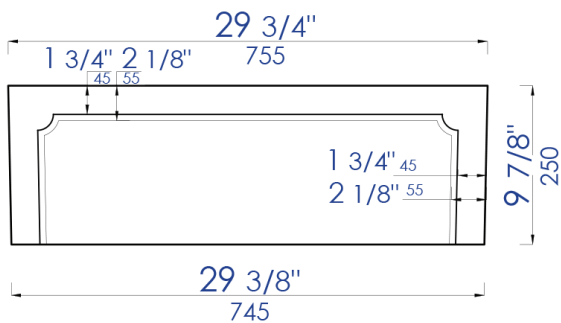

AB3020SB

30" Reversible Single Bowl Fireclay Farmhouse Apron Kitchen Sink

Note: All product dimensions are approximate and should be verified on site prior to installation.
Visit www.ALFIbrand.com for more information.