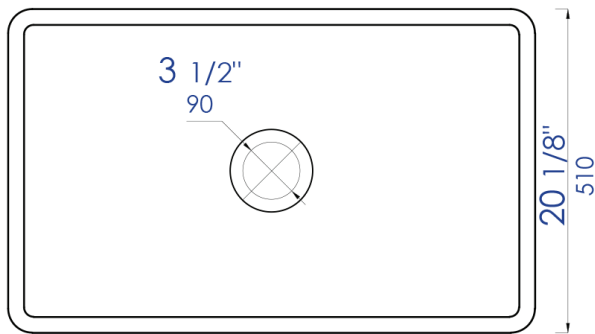

AB3020SB

30" Reversible Single Bowl Fireclay Farmhouse Apron Kitchen Sink

Note: All product dimensions are approximate and should be verified on site prior to installation.
Visit www.ALFIbrand.com for more information.