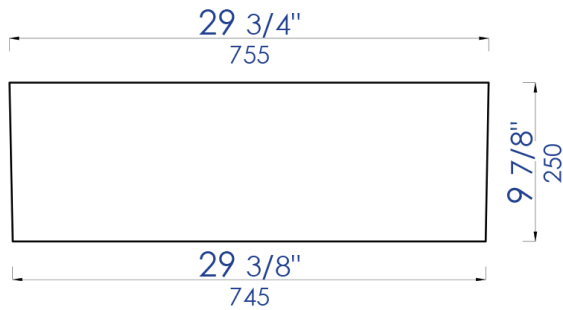

AB3020SB

30" Reversible Single Bowl Fireclay Farmhouse Apron Kitchen Sink

Note: All product dimensions are approximate and should be verified on site prior to installation.
Visit www.ALFIbrand.com for more information.