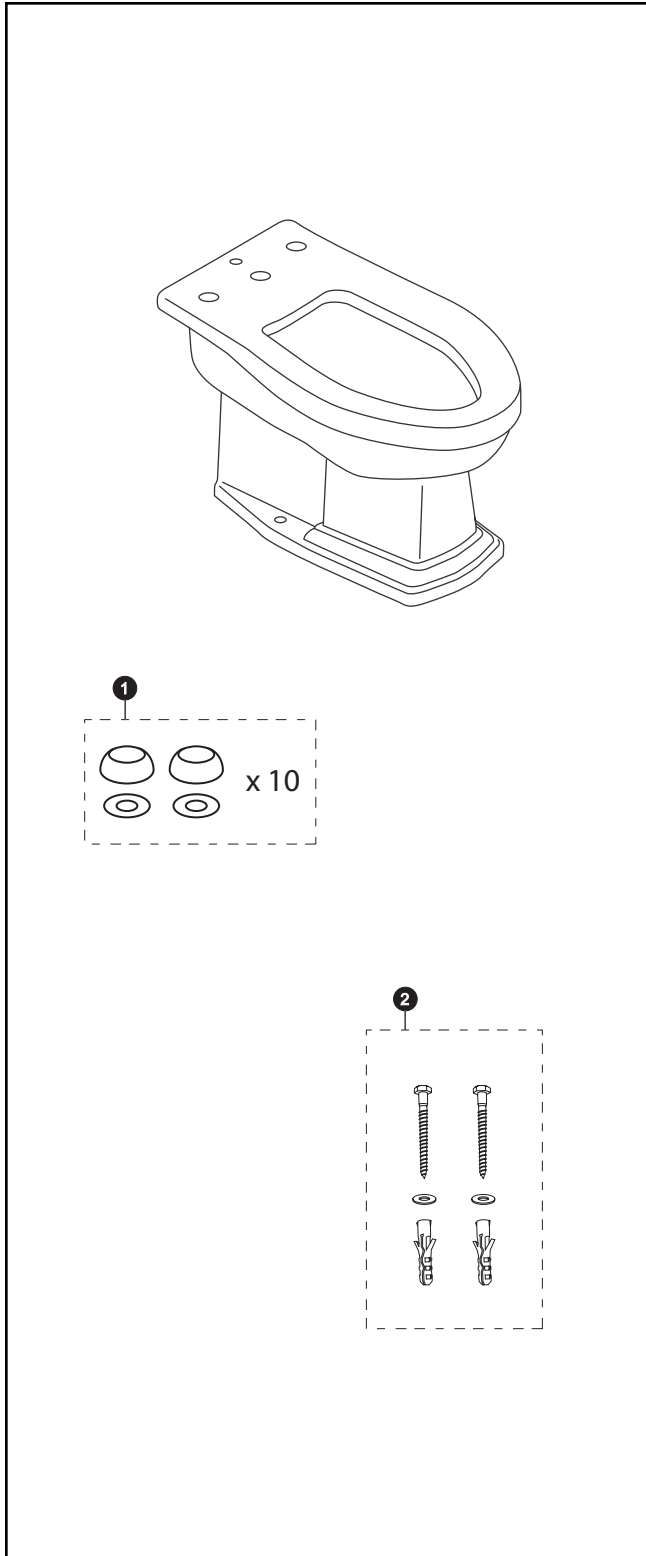

BT784B

BT784B

Clayton™ Bidet, Flushing Rim, Vertical Spray

Item	Part	Description
1	THU098#01 THU098#03 THU098#04 THU098#51	Bolt Cap Sets (for 5 bidets) for #01 & #11 Bolt Cap Sets (for 5 bidets) for #03 & #12 Bolt Cap Sets (for 5 bidets) Bolt Cap Sets (for 5 bidets)
2	THU126	Mounting Screw Set

Product Number Explanations

Bidet

(BT) Bidet
(784) Model
(B) Vertical Spray

Colors

(#01) Cotton
(#03) Bone
(#04) Gray
(#11) Colonial White
(#12) Sedona Beige
(#51) Ebony