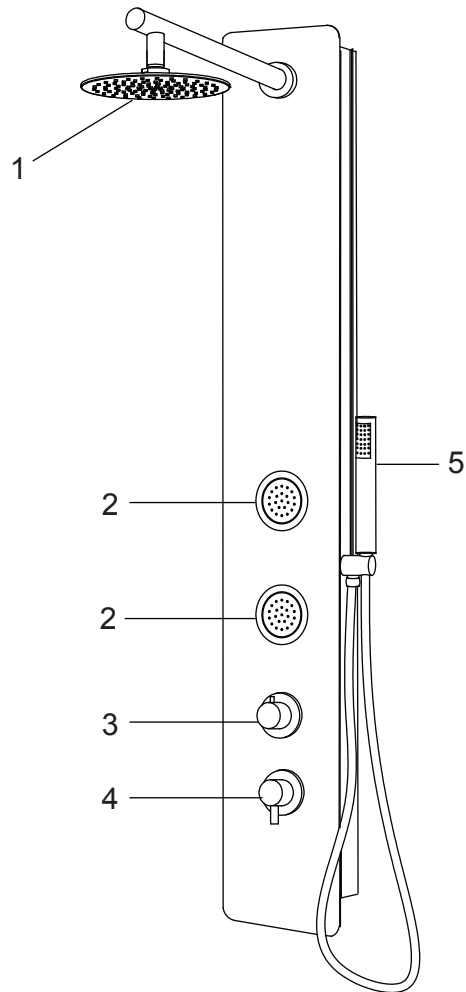

# Installation Instructions ABSP50W shower panel

[alfibrand.com](http://alfibrand.com)

## III. HAND SHOWER INSTALLATION

## I. Function

1. Shower Head
2. Body jets
3. Diverter
4. Mixer
5. Hand shower

## II. Installation

Note! Before drilling any holes for fixing your shower panel ensure that there are no hidden cables or pipework within the wall