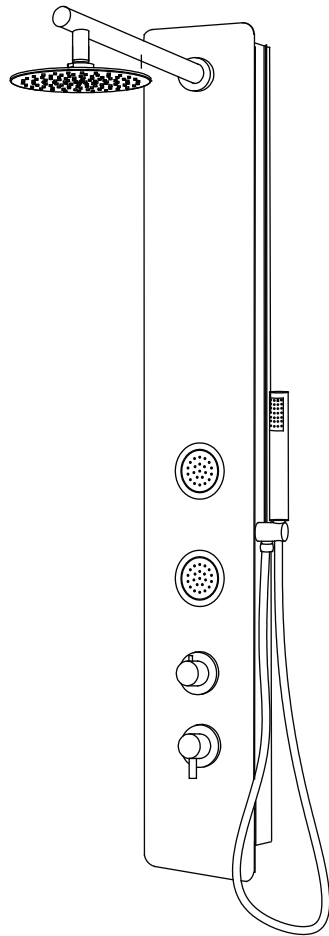

# Installation Instructions ABSP50W shower panel

[alfibrand.com](http://alfibrand.com)

## III. HAND SHOWER INSTALLATION

## I. Function

1. Shower Head
2. Body jets
3. Diverter
4. Mixer
5. Hand shower

## II. Installation

Note! Before drilling any holes for fixing your shower panel ensure that there are no hidden cables or pipework within the wall