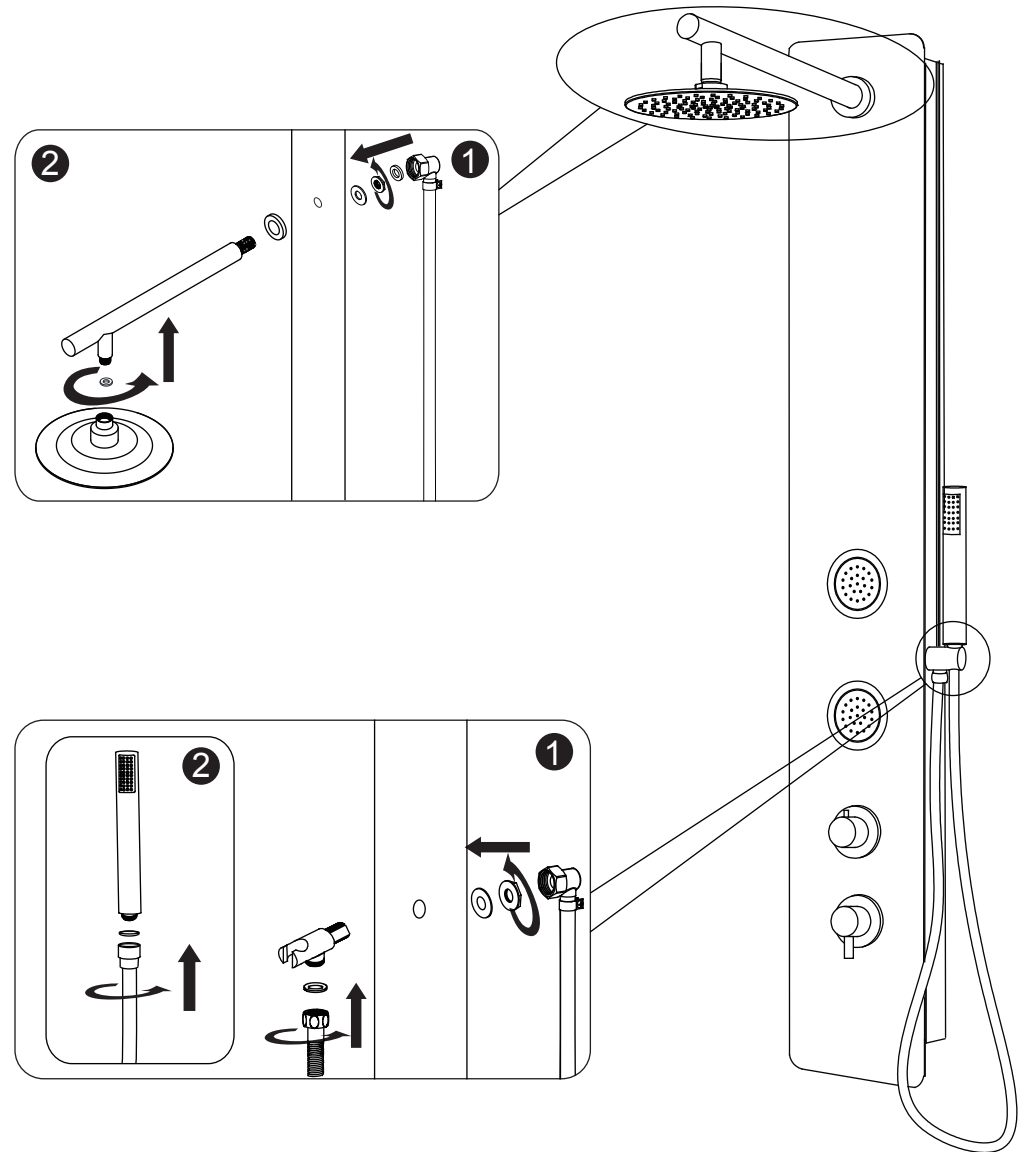

# Installation Instructions ABSP50W shower panel

[alfibrand.com](http://alfibrand.com)

## III. HAND SHOWER INSTALLATION

## I. Function

1. Shower Head
2. Body jets
3. Diverter
4. Mixer
5. Hand shower

## II. Installation

Note! Before drilling any holes for fixing your shower panel ensure that there are no hidden cables or pipework within the wall