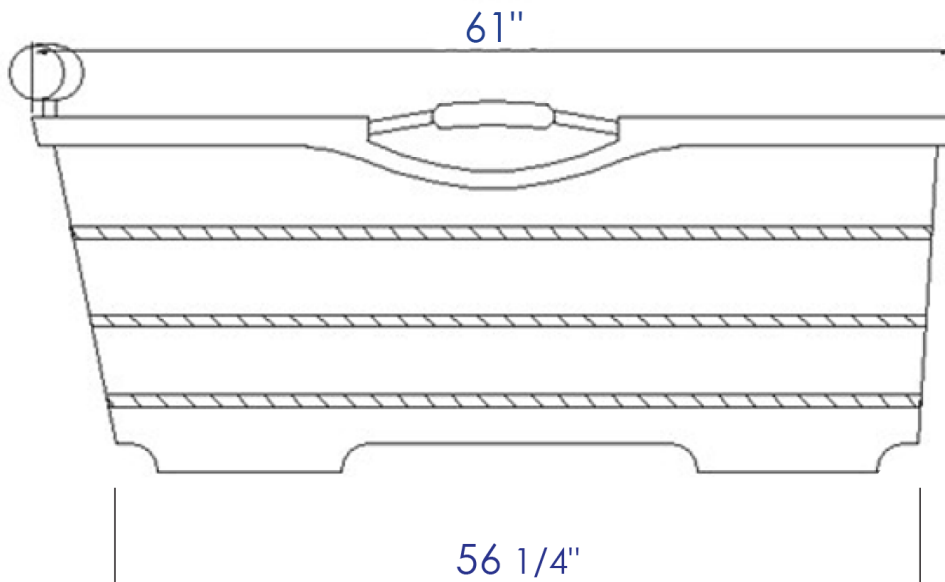

AB1163

61" Free Standing Wooden BathTub with Headrest

Note: All product dimensions are approximate and should be verified on site prior to installation.
Visit www.ALFIbrand.com for more information.