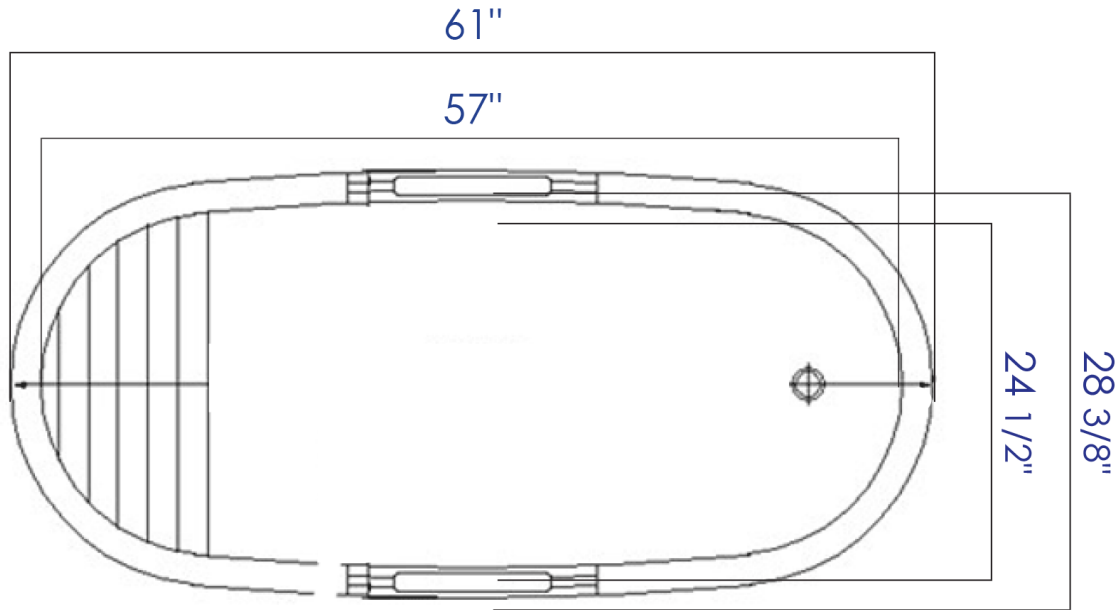

AB1163

61" Free Standing Wooden BathTub with Headrest

Note: All product dimensions are approximate and should be verified on site prior to installation.
Visit www.ALFIbrand.com for more information.