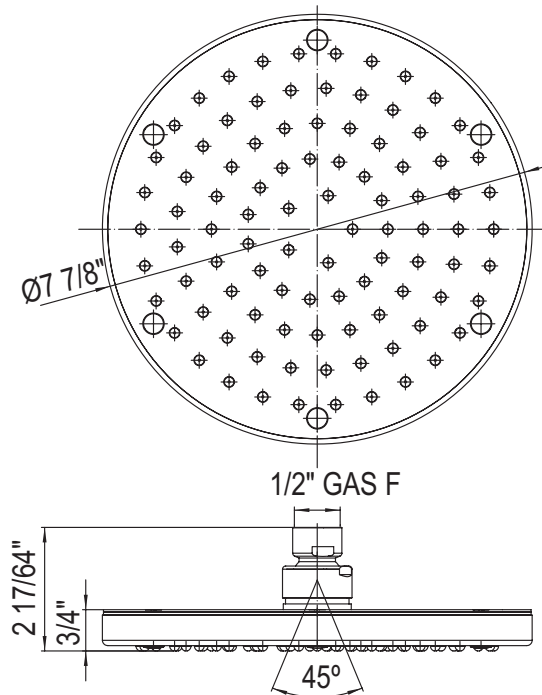

For warranty or additional information, contact:

U.S.A.
houseofrohl.com/support
1-800-777-9762

QUEBEC / MARITIMES / WESTERN CANADA
QUÉBEC / MARITIMES / OUEST CANADIEN
QUEBEC / MARITIMOS / CANADA OCCIDENTAL
houseofrohl.ca/support
1-866-473-8442

ONTARIO
houseofrohl.ca/support
1-800-287-5354