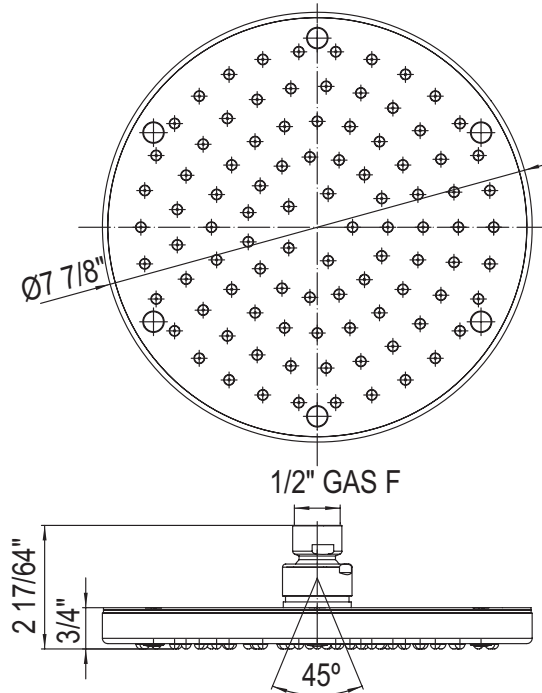

SPECIFICATIONS

DESCRIPTION

- 1 function

FLOW

- 1.8 GPM/6.7 LPM at 60 PSI (WaterSense and CEC compliant)

STANDARDS

- A112.18.1/ CSA B125.1
- CEC Compliant

WARRANTY

8" Rain Showerhead

MODEL: I00405

For warranty or additional information, contact:

U.S.A.
houseofrohl.com/support
 1-800-777-9762

QUEBEC / MARITIMES / WESTERN CANADA
 QUÉBEC / MARITIMES / OUEST CANADIEN
 QUEBEC / MARITIMOS / CANADA OCCIDENTAL
houseofrohl.ca/support
 1-866-473-8442

ONTARIO
houseofrohl.ca/support
 1-800-287-5354

SPÉCIFICATIONS

DESCRIPTION

- 1 fonction

DÉBITS DISPONIBLES

- 1,8 GPM/6,7 LPM à 60 PSI (conforme WaterSense et CEC)

CERTIFICATION

- A112.18.1/ CSA B125.1
- Conforme CEC

Tête de douche 20 cm (8")

MODÈLES: I00405

For warranty or additional information, contact:

U.S.A.
houseofrohl.com/support
 1-800-777-9762

QUEBEC / MARITIMES / WESTERN CANADA
 QUÉBEC / MARITIMOS / OUEST CANADIEN
 QUEBEC / MARITIMOS / CANADA OCCIDENTAL
houseofrohl.ca/support
 1-866-473-8442