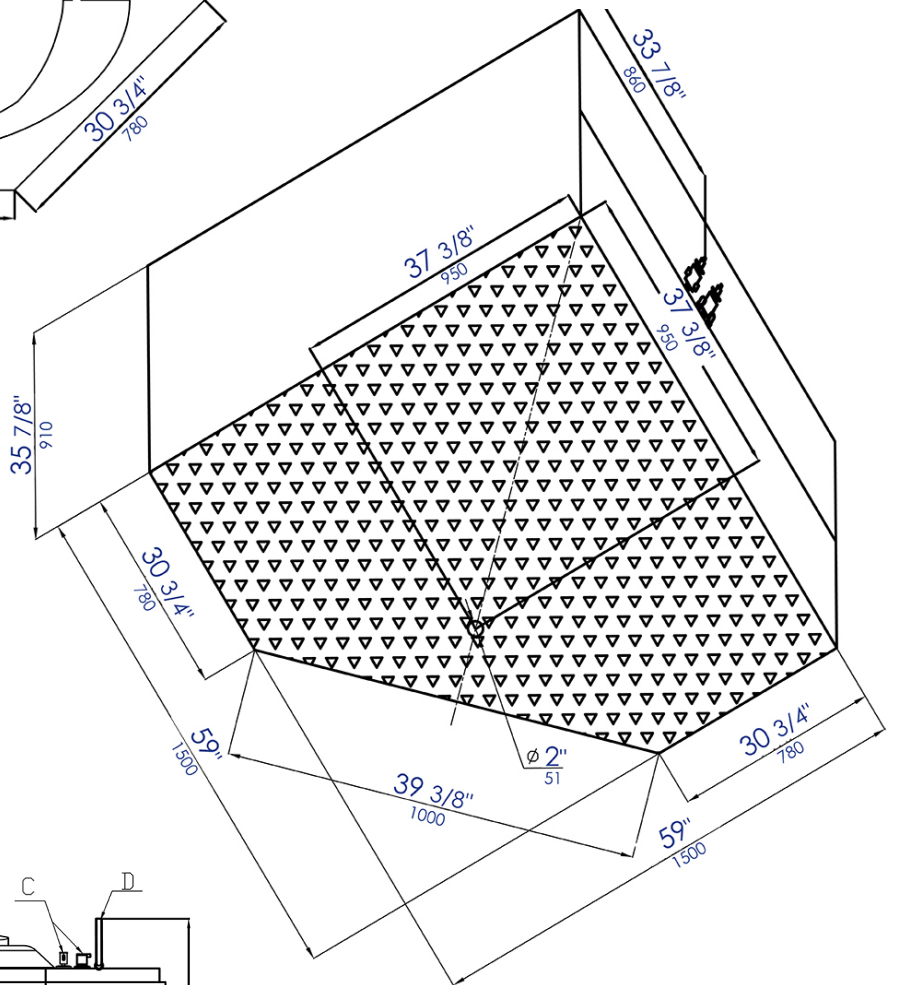

- A, Control panel B, Jet C, Faucet
- D, Hand shower E, Drain F, Light

Note: All product dimensions are approximate and should be verified on site prior to installation.
 Visit www.EAGOUSA.com for more information.