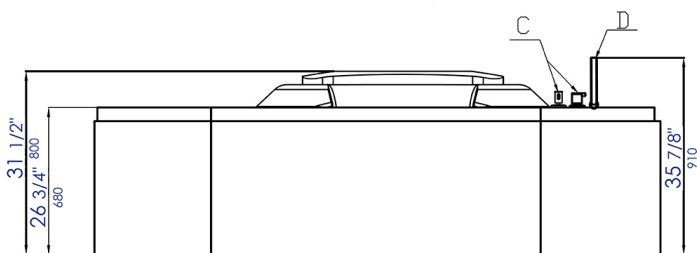

- A, Control panel B, Jet C, Faucet
- D, Hand shower E, Drain F, Light

Note: All product dimensions are approximate and should be verified on site prior to installation.
 Visit www.EAGOUSA.com for more information.