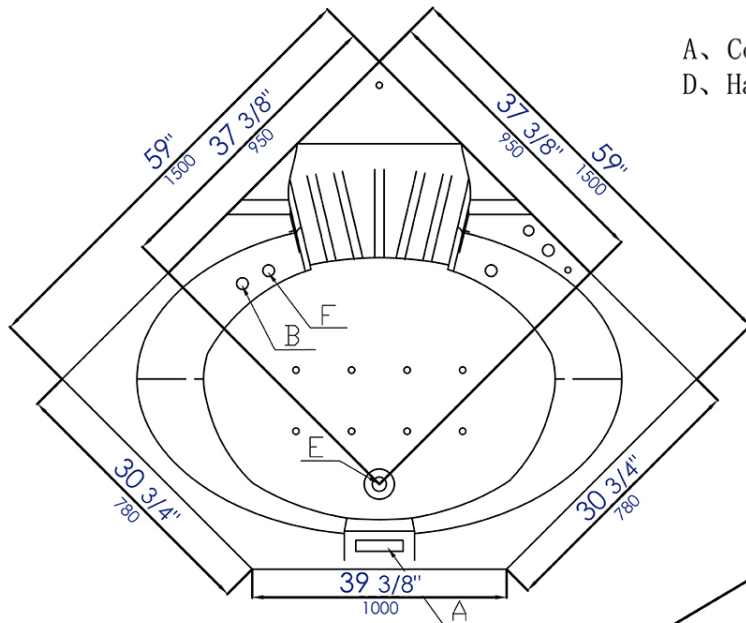

- A, Control panel B, Jet C, Faucet
- D, Hand shower E, Drain F, Light

Note: All product dimensions are approximate and should be verified on site prior to installation.
 Visit www.EAGOUSA.com for more information.