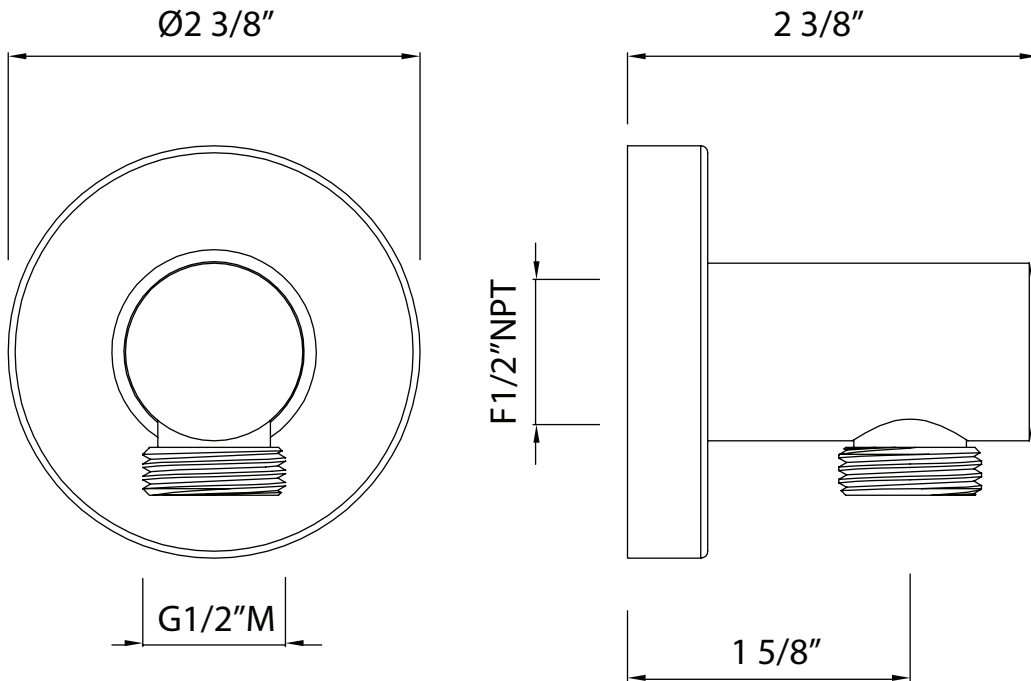

For warranty or additional information, contact:

U.S.A.
houseofrohl.com/support
1-800-777-9762

QUÉBEC / MARITIMES / WESTERN CANADA
QUÉBEC / MARITIMES / OUEST CANADIEN
QUÉBEC / MARITIMOS / CANADA OCCIDENTAL
houseofrohl.ca/support
1-866-473-8442

ONTARIO
houseofrohl.ca/support
1-800-287-5354