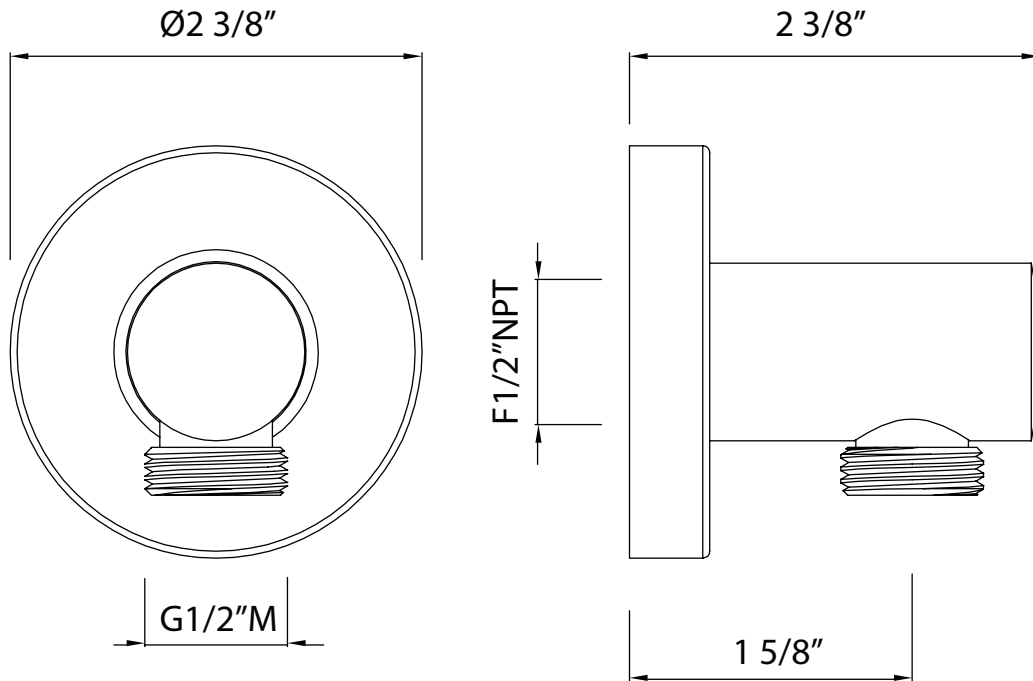

For warranty or additional information, contact:

U.S.A.
houseofrohl.com/support
1-800-777-9762

QUEBEC / MARITIMES / WESTERN CANADA
QUÉBEC / MARITIMES / OUEST CANADIEN
QUEBEC / MARITIMOS / CANADA OCCIDENTAL
houseofrohl.ca/support
1-866-473-8442

ONTARIO
houseofrohl.ca/support
1-800-287-5354