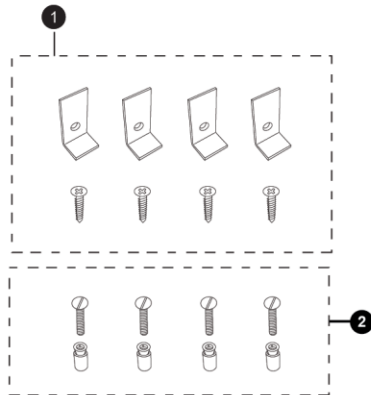

**Promenade®
Under Counter Lavatory**

Item	Part	Description
1	THU408	Mounting set, UC lav, standard rim
2	THU410	Anchor set, UC lav, hard surface
3	0GU165	Template
4	0GU035-5	Installation and Owner's Manual, UC lav

Note:

Product Number Explanations	
Under Counter Lavatory	Colors
(LT) Lavatory	(#01) Cotton
(533) Model	(#03) Bone
	(#11) Colonial White
	(#12) Sedona Beige
	(#51) Ebony

Actual Product may vary slightly from illustration.