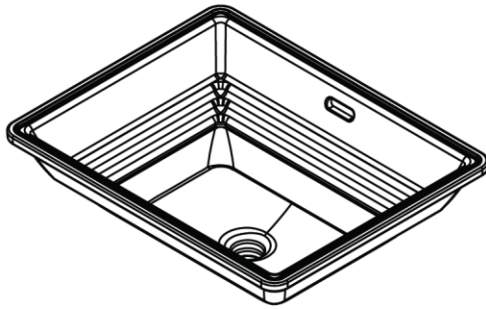

**Promenade®
Under Counter Lavatory**

Item	Part	Description
1	THU408	Mounting set, UC lav, standard rim
2	THU410	Anchor set, UC lav, hard surface
3	0GU165	Template
4	0GU035-5	Installation and Owner's Manual, UC lav

Note:

Product Number Explanations	
Under Counter Lavatory	Colors
(LT) Lavatory	(#01) Cotton
(533) Model	(#03) Bone
	(#11) Colonial White
	(#12) Sedona Beige
	(#51) Ebony

Actual Product may vary slightly from illustration.