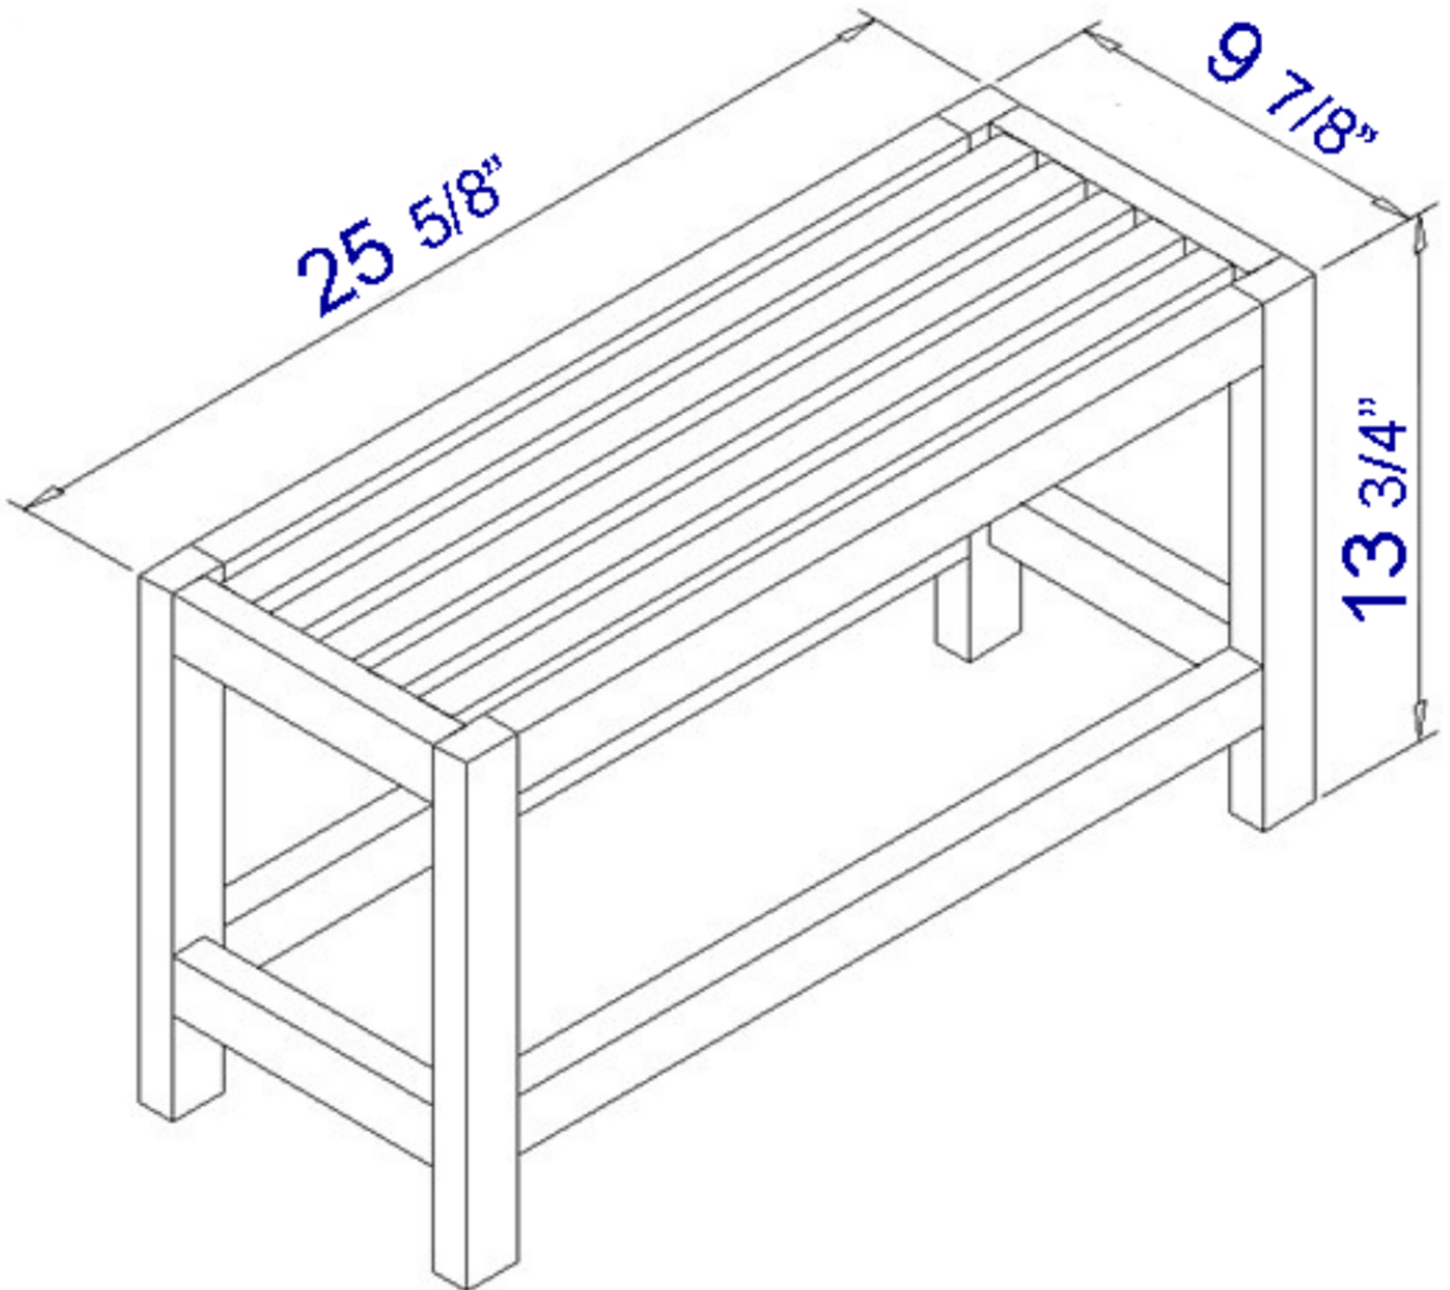

**AB4401**

26" Solid Wooden Slated Single Person Sitting Bench

**Note:** All product dimensions are approximate and should be verified on site prior to installation.  
Visit [www.ALFIbrand.com](http://www.ALFIbrand.com) for more information.