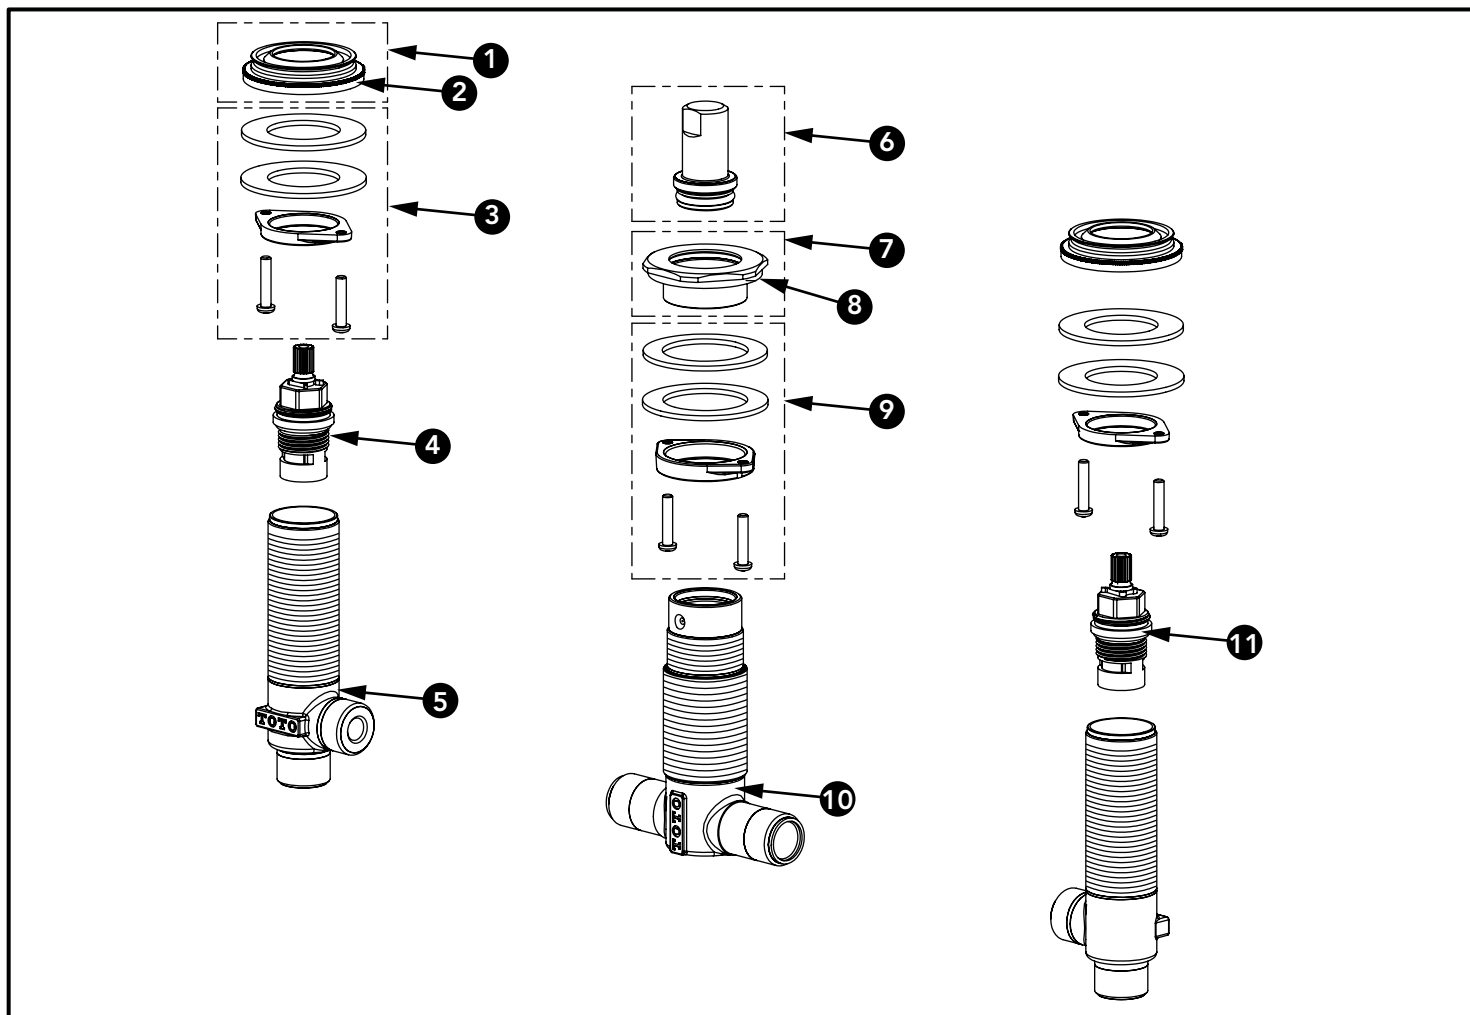

Roman Tub Filler Valve (3-Hole)

Item	Part	Description
1	THP5165	Collar
2	THP5166	Foam Gasket
3	THP5167	Mounting Hardware
4	THP4021	Cartridge (HOT)
5	THP5460	Valve Body
6	THP5193	Plug Cover
7	THP5462	Diverter Collar
8	THP5195	Foam Gasket
9	THP5196	Diverter Mounting Hardware
10	THP5465	Diverter Body
11	THP4040	Cartridge (COLD)