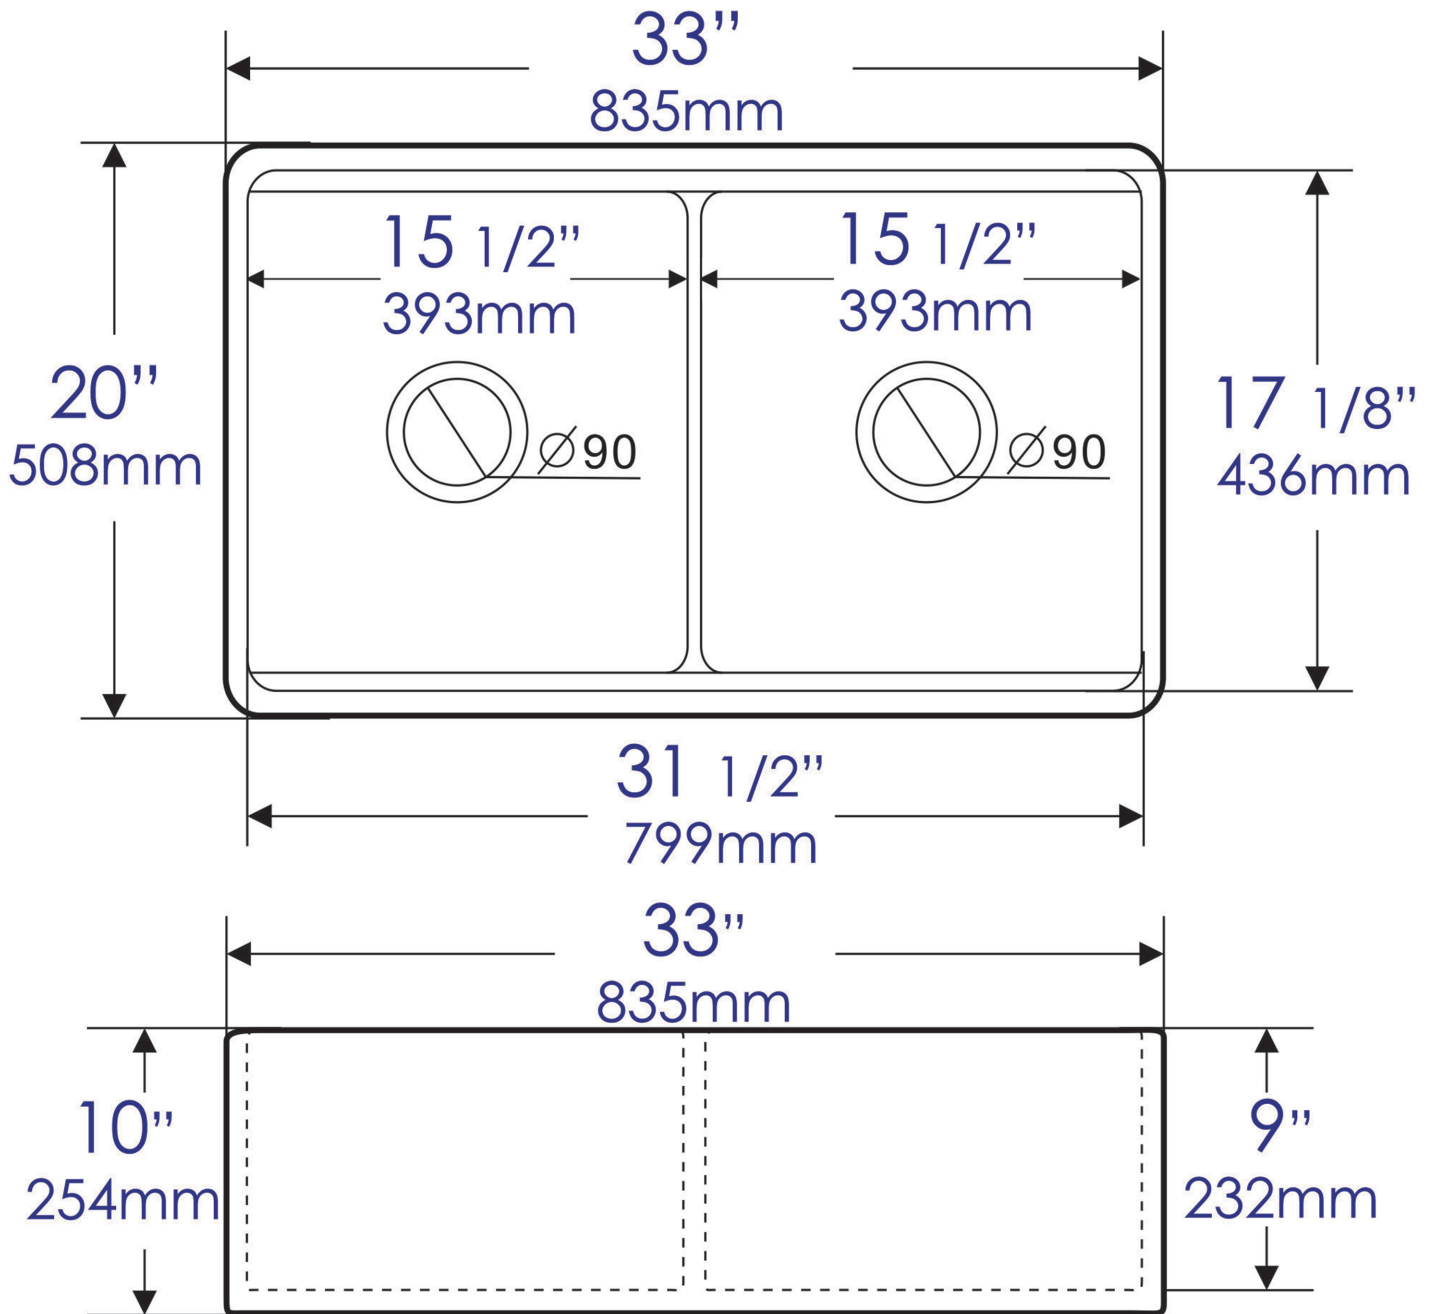

ABFS3320D

33" x 20" Workstation Double Bowl Step Rim
Fireclay Farm Sink with Accessories

Note: All product dimensions are approximate and should be verified on site prior to installation.
Visit www.ALFIbrand.com for more information.