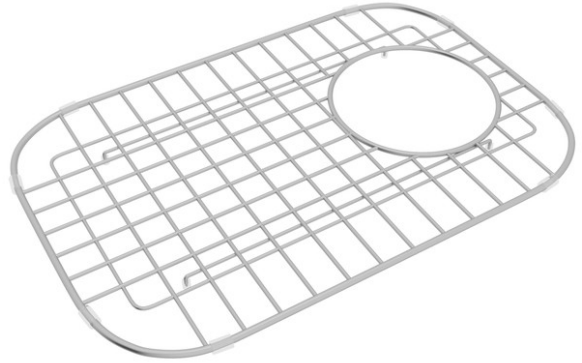

SPECIFICATIONS

DESCRIPTION

- Biscuit (BS) finish coordinates with Allia Fireclay Pergame(68) sinks. Stainless Steel (SS) and White (WH) finishes also available. Minimizes scratches and wear on the bottom of the sink by creating a raised working surface

WARRANTY

- Most products or parts carry "Limited Warranties" against manufacturing defects. For US customers please visit houseofrohl.com/support and for Canadian customers please visit houseofrohl.ca/support for complete product and finish warranty.

Wire Sink Grid For 6337 Kitchen Sinks Small Bowl

MODEL: WSG6327SM