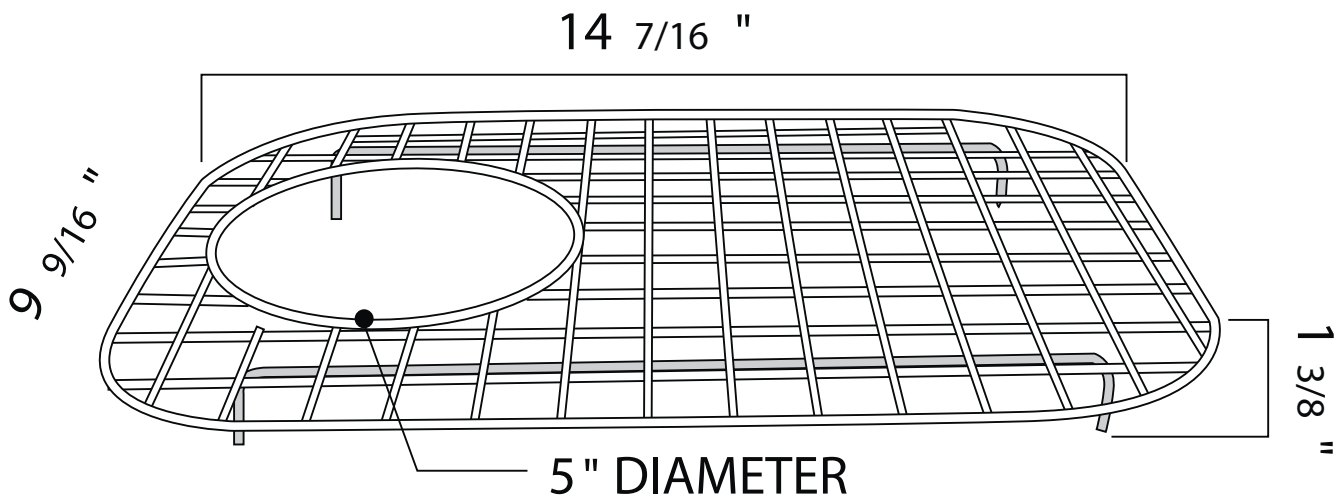

For warranty or additional information, contact:

U.S.A.
houseofrohl.com/support
1-800-777-9762

QUEBEC / MARITIMES / WESTERN CANADA
QUÉBEC / MARITIMES / OUEST CANADIEN
QUEBEC / MARITIMOS / CANADA OCCIDENTAL
houseofrohl.ca/support
1-866-473-8442

ONTARIO
houseofrohl.ca/support
1-800-287-5354