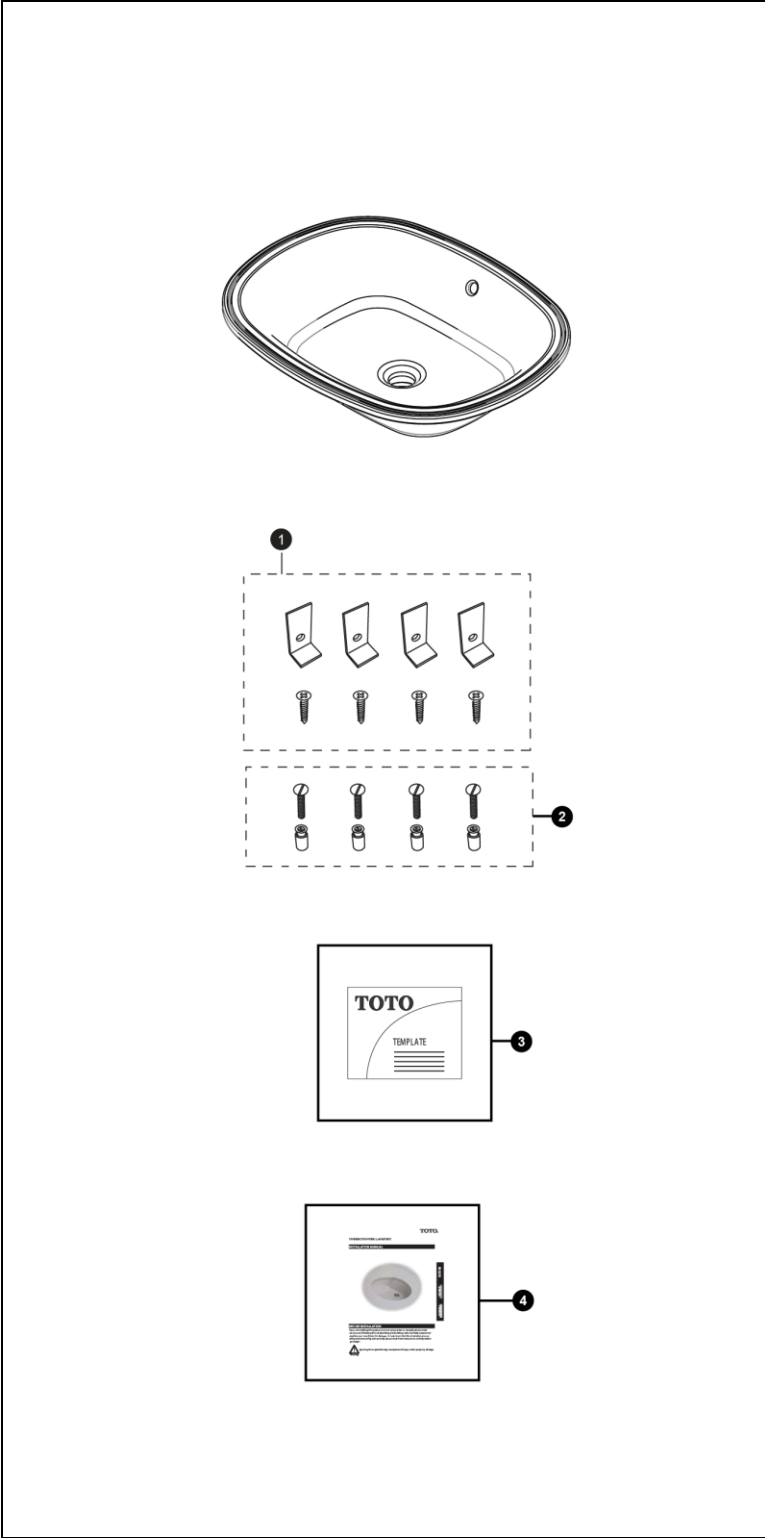

Maris®
Under Counter Lavatory

Item	Part	Description
1	THU408	Mounting set, UC lav, standard rim
2	THU410	Anchor set, UC lav, hard surface
3	0GU522	Template
4	0GU035-5	Installation and Owner's Manual, UC lav

Note:

Product Number Explanations	
Vessel Lavatory	Colors
(LT) Lavatory	(#01) Cotton
(481) Model	(#03) Bone
(G) CeFIONtect™ (#01, #03, #11, #12 colors only)	(#11) Colonial White
	(#12) Sedona Beige
	(#51) Ebony

Actual Product may vary slightly from illustration.