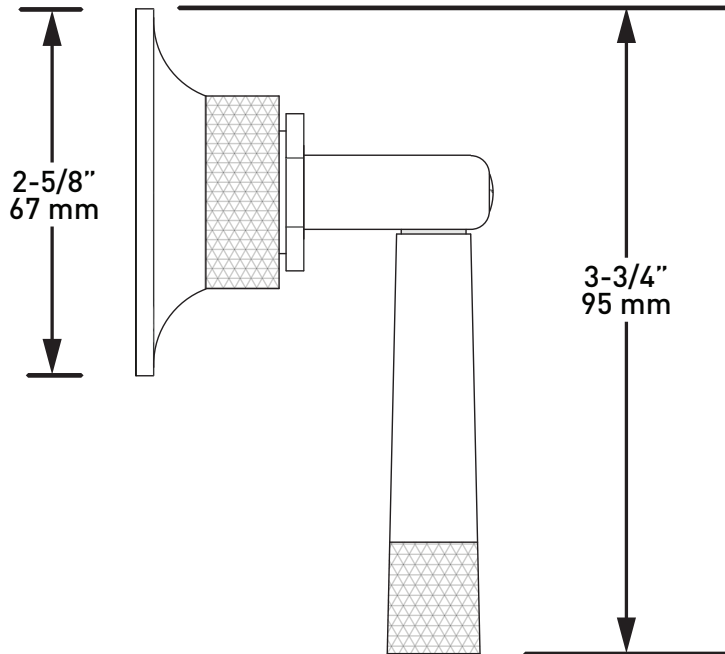

For warranty or additional information, contact:

U.S.A.
houseofrohl.com/support
1-800-777-9762

QUEBEC / MARITIMES / WESTERN CANADA
houseofrohl.ca/support
1-866-473-8442

ONTARIO
houseofrohl.ca/support
1-800-287-5354

Riobel

PERRIN & ROWE
LONDON

victoria ⊕ albert®

ROHL