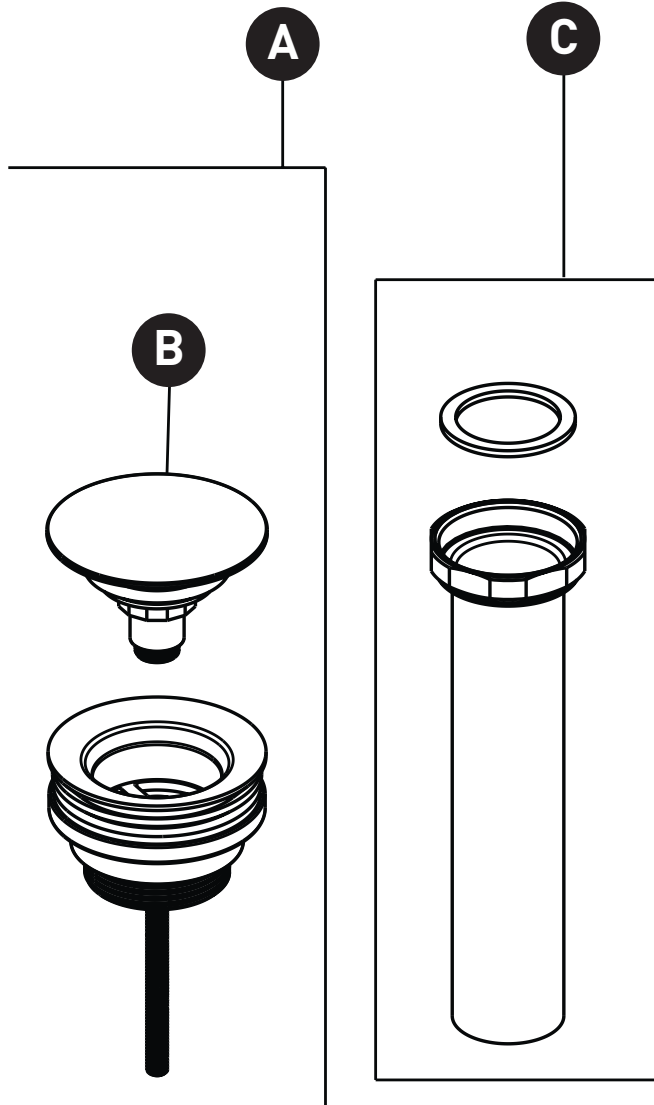

ORDER BY PART NUMBER

ILLUSTRATED PARTS

CC2310FW0

Universal Push Drain

ID	Kit Number	Finish
A*	16 001356	See below
B*	16 001357	See below
C*	16 003014	See below

***Finish Determined by Suffix**

Finish	Description
APC	Polished Chrome
MB	Matte Black
STN	Satin Nickel