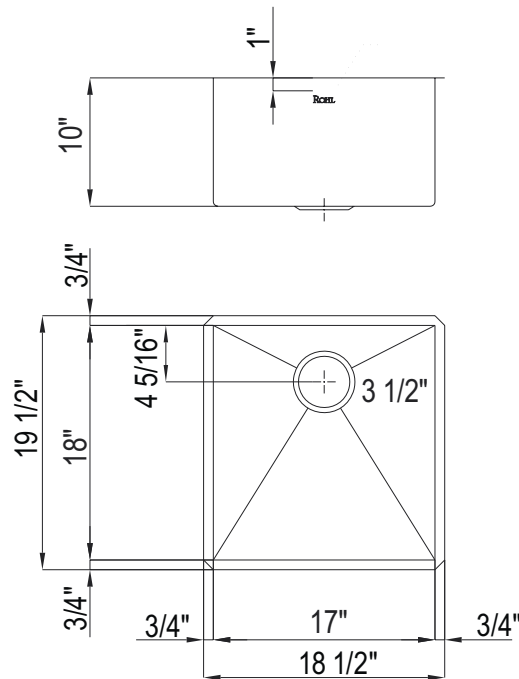

For warranty or additional information, contact:

U.S.A.
houseofrohl.com/support
1-800-777-9762

QUEBEC / MARITIMES / WESTERN CANADA
QUÉBEC / MARITIMOS / OUEST CANADIEN
QUEBEC / MARITIMOS / CANADA OCCIDENTAL
houseofrohl.ca/support
1-866-473-8442

ONTARIO
houseofrohl.ca/support
1-800-287-5354