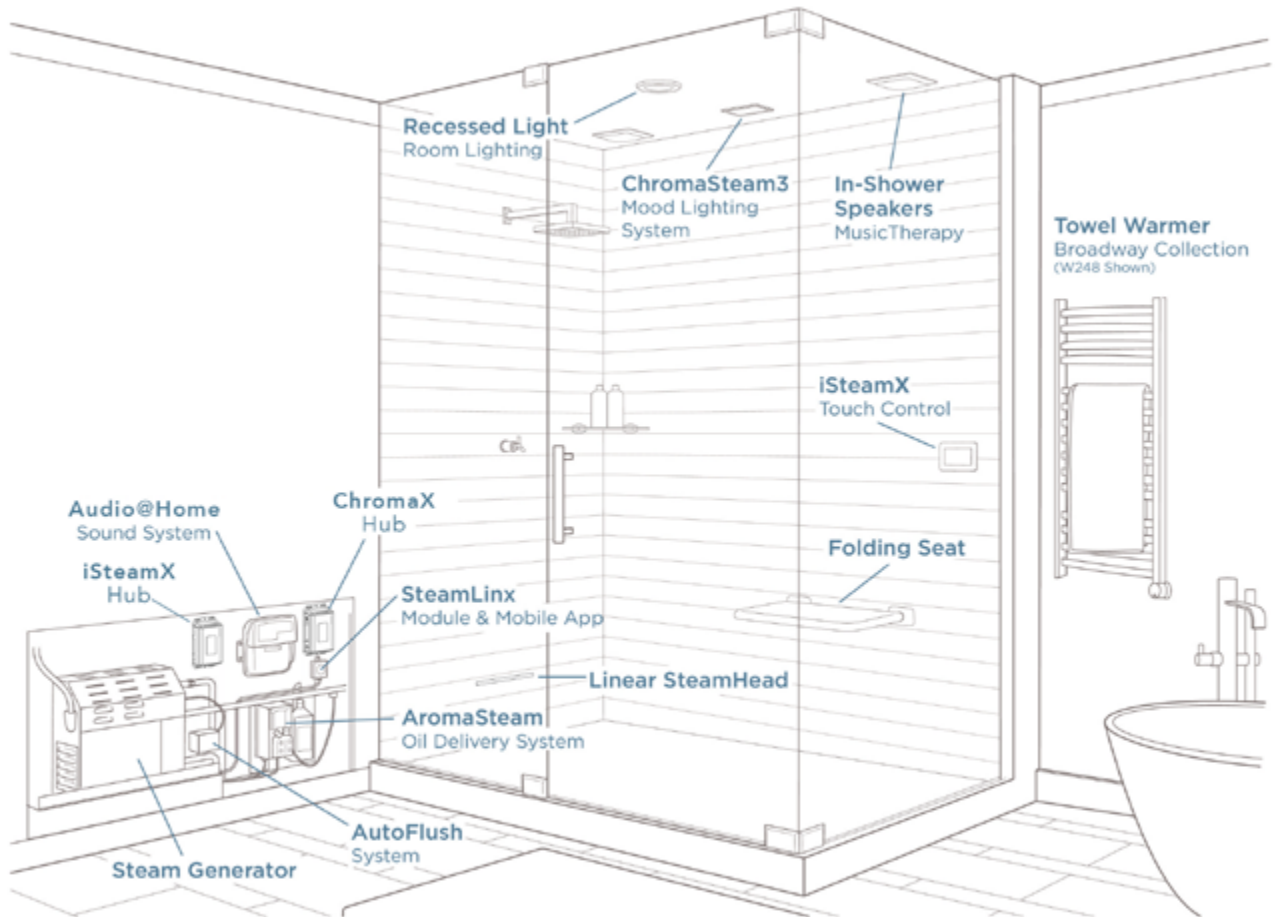

### **MUSIC THERAPY – THE AUDIO SYSTEM**

Using Bluetooth technology, the Audio@Home works directly with the iSteamX control. You can also connect the audio system to your mobile phone or device for a steamy sound experience. Connect your device to Pandora, Spotify, Audible or Amazon Music and tune in to a more relaxing steam. Speakers are available in black or white, square or round.

For illustrative purposes only. Consult with qualified designer, architect or contractor for steam room construction details and proper product placement.

A MrSteam steam shower is an effortless and life-changing upgrade. With just three easy steps and a variety of custom options available, our steam showers allow you to enjoy the healthful benefits of nature's oldest therapy.