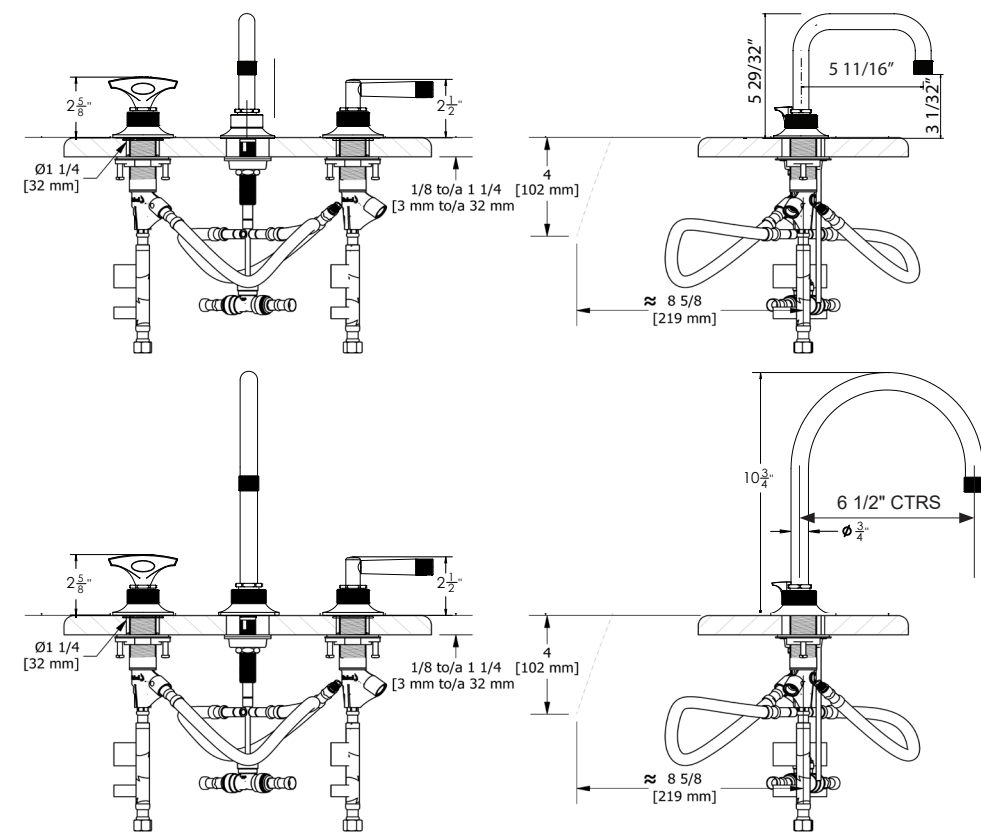

ROHL

INSTALLATION INSTRUCTIONS FOR MB2009, MB2019 DECK MOUNTED WIDESPREAD LAVATORY FAUCET

Before beginning the installation:
Read all instructions.
Purge the water supply system before connecting it to the faucet.