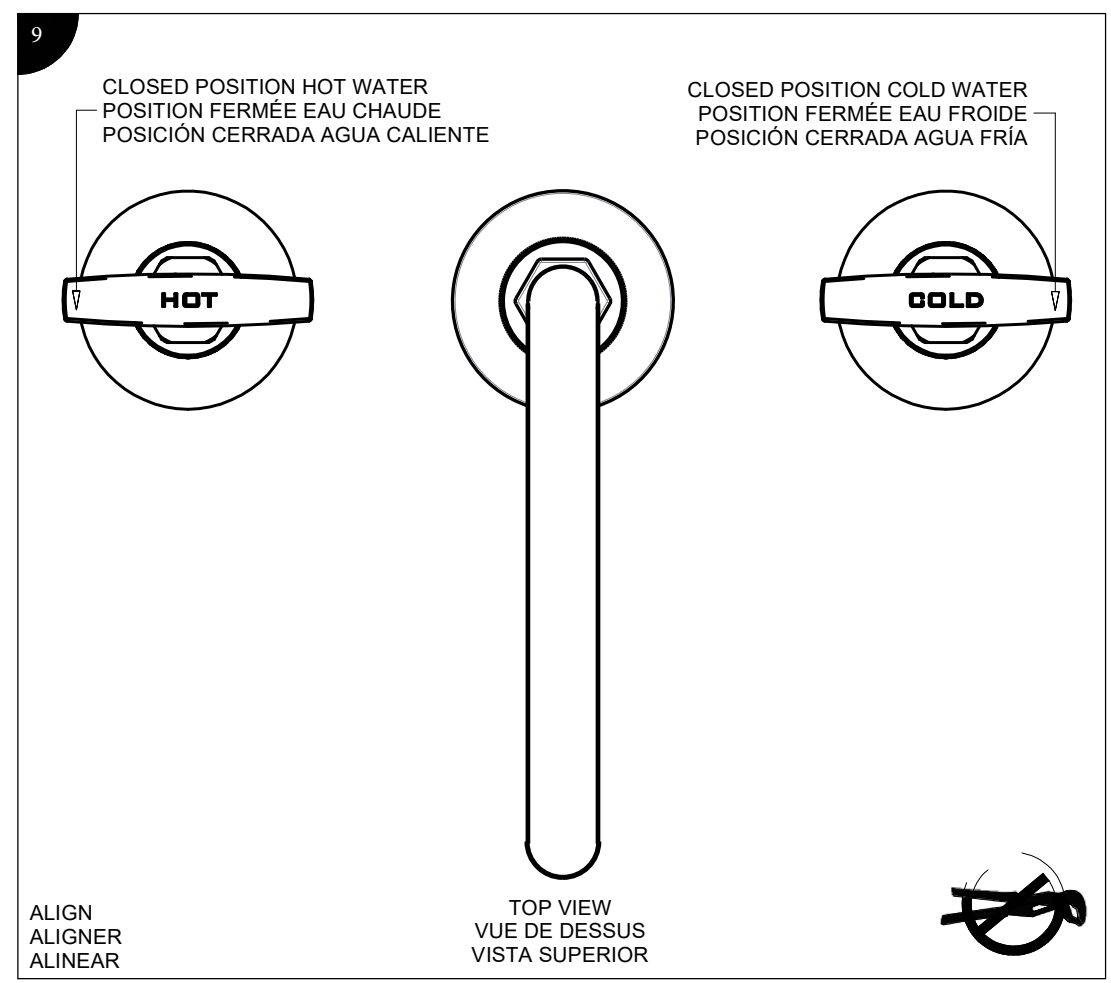

LIMITED WARRANTY

Most products or parts carry "Limited Warranties" against manufacturing defects. Please visit houseofrohl.com/support/ for complete product and finish warranty.

FINISH CARE & MAINTENANCE

The finishing touch on every product is its exquisite surface. Great care has been taken to ensure that the final step in the manufacturing - whether it is a sink, faucet, fitting or an accessory - delivers perfection. Like any quality item, no matter how durable, care should be taken when cleaning and maintaining these finishes. Please visit houseofrohl.com/support/ for complete finish care and cleaning instructions for your particular finish.

HOUSE OF ROHL

Phone: (800) 777 - 9762
Email: technical@houseofrohl.com
Website: houseofrohl.com