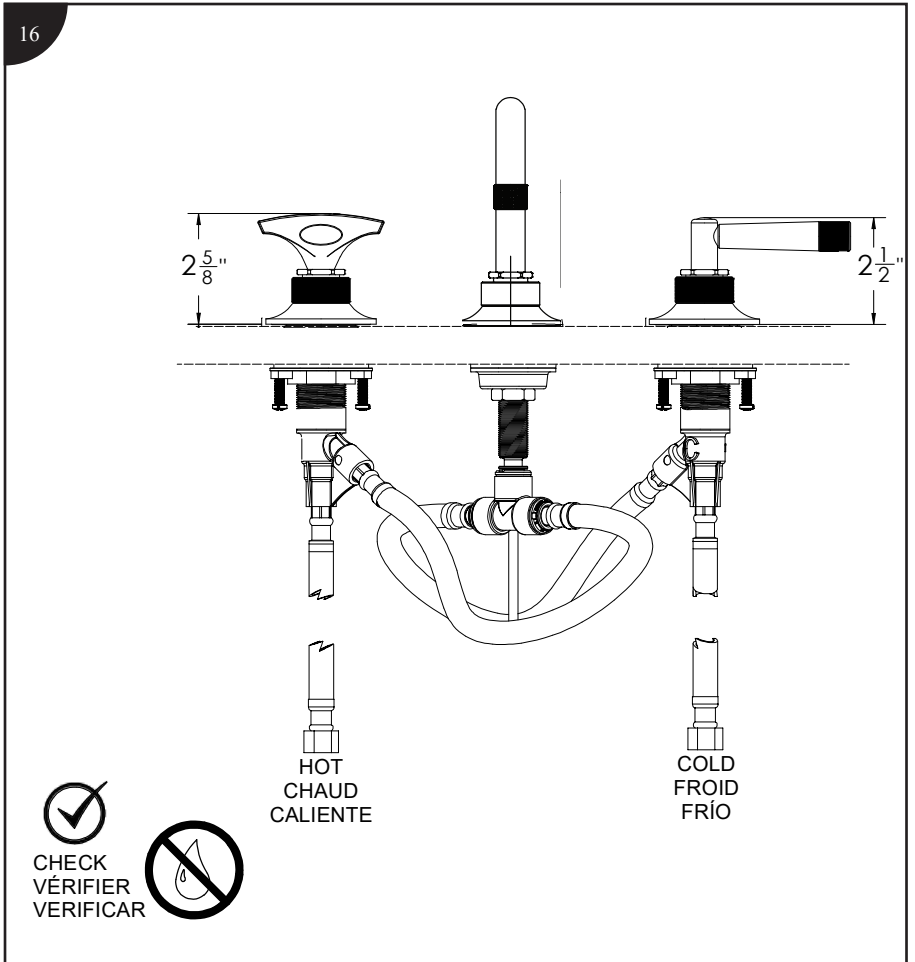

LIMITED WARRANTY

Most products or parts carry "Limited Warranties" against manufacturing defects. Please visit houseofrohl.com/support/ for complete product and finish warranty.

FINISH CARE & MAINTENANCE

The finishing touch on every product is its exquisite surface. Great care has been taken to ensure that the final step in the manufacturing - whether it is a sink, faucet, fitting or an accessory - delivers perfection. Like any quality item, no matter how durable, care should be taken when cleaning and maintaining these finishes. Please visit houseofrohl.com/support/ for complete finish care and cleaning instructions for your particular finish.

HOUSE OF ROHL

Phone: (800) 777 - 9762
Email: technical@houseofrohl.com
Website: houseofrohl.com