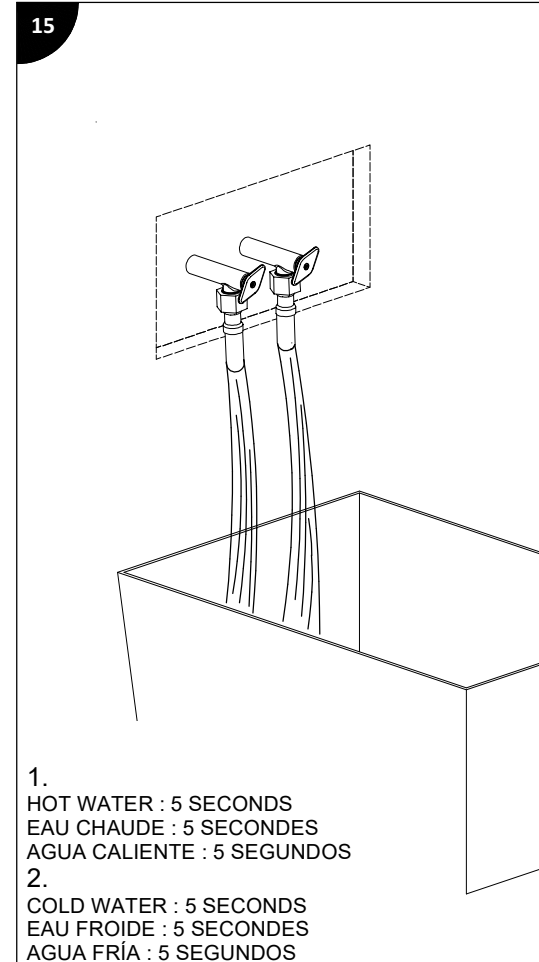

LIMITED WARRANTY

Most products or parts carry "Limited Warranties" against manufacturing defects. Please visit houseofrohl.com/support/ for complete product and finish warranty.

FINISH CARE & MAINTENANCE

The finishing touch on every product is its exquisite surface. Great care has been taken to ensure that the final step in the manufacturing - whether it is a sink, faucet, fitting or an accessory - delivers perfection. Like any quality item, no matter how durable, care should be taken when cleaning and maintaining these finishes. Please visit houseofrohl.com/support/ for complete finish care and cleaning instructions for your particular finish.

HOUSE OF ROHL

Phone: (800) 777 - 9762
Email: technical@houseofrohl.com
Website: houseofrohl.com