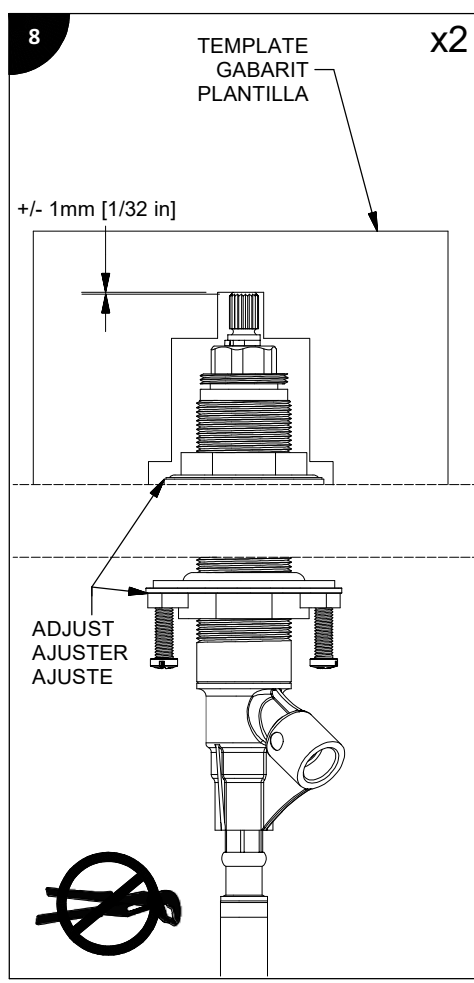

LIMITED WARRANTY

Most products or parts carry "Limited Warranties" against manufacturing defects. Please visit houseofrohl.com/support/ for complete product and finish warranty.

FINISH CARE & MAINTENANCE

The finishing touch on every product is its exquisite surface. Great care has been taken to ensure that the final step in the manufacturing - whether it is a sink, faucet, fitting or an accessory - delivers perfection. Like any quality item, no matter how durable, care should be taken when cleaning and maintaining these finishes. Please visit houseofrohl.com/support/ for complete finish care and cleaning instructions for your particular finish.

HOUSE OF ROHL

Phone: (800) 777 - 9762
Email: technical@houseofrohl.com
Website: houseofrohl.com