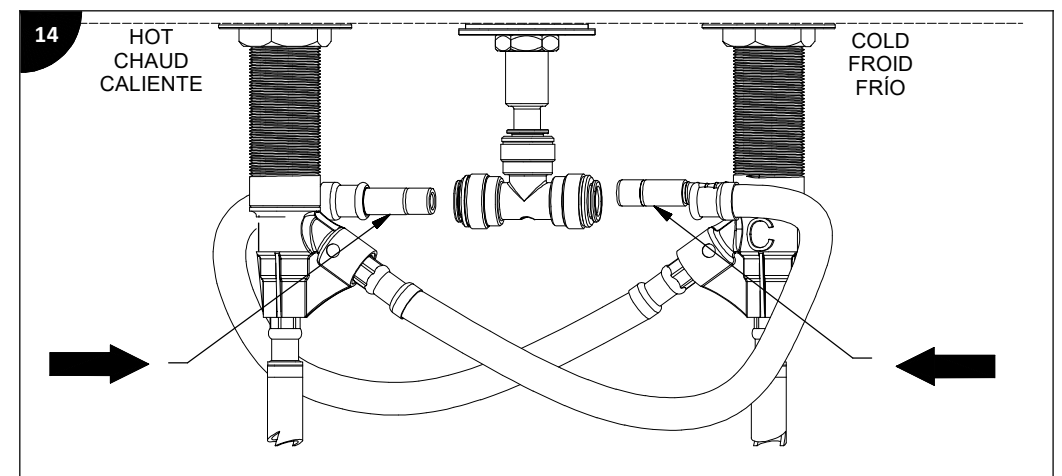

LIMITED WARRANTY

Most products or parts carry "Limited Warranties" against manufacturing defects. Please visit houseofrohl.com/support/ for complete product and finish warranty.

FINISH CARE & MAINTENANCE

The finishing touch on every product is its exquisite surface. Great care has been taken to ensure that the final step in the manufacturing - whether it is a sink, faucet, fitting or an accessory - delivers perfection. Like any quality item, no matter how durable, care should be taken when cleaning and maintaining these finishes. Please visit houseofrohl.com/support/ for complete finish care and cleaning instructions for your particular finish.

HOUSE OF ROHL

Phone: (800) 777 - 9762
Email: technical@houseofrohl.com
Website: houseofrohl.com