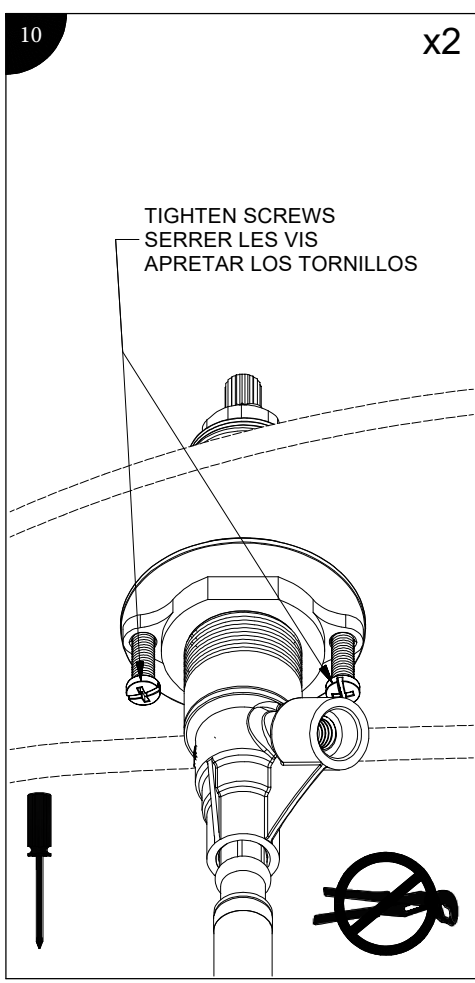

LIMITED WARRANTY

Most products or parts carry "Limited Warranties" against manufacturing defects. Please visit houseofrohl.com/support/ for complete product and finish warranty.

FINISH CARE & MAINTENANCE

The finishing touch on every product is its exquisite surface. Great care has been taken to ensure that the final step in the manufacturing - whether it is a sink, faucet, fitting or an accessory - delivers perfection. Like any quality item, no matter how durable, care should be taken when cleaning and maintaining these finishes. Please visit houseofrohl.com/support/ for complete finish care and cleaning instructions for your particular finish.

HOUSE OF ROHL

Phone: (800) 777 - 9762
Email: technical@houseofrohl.com
Website: houseofrohl.com