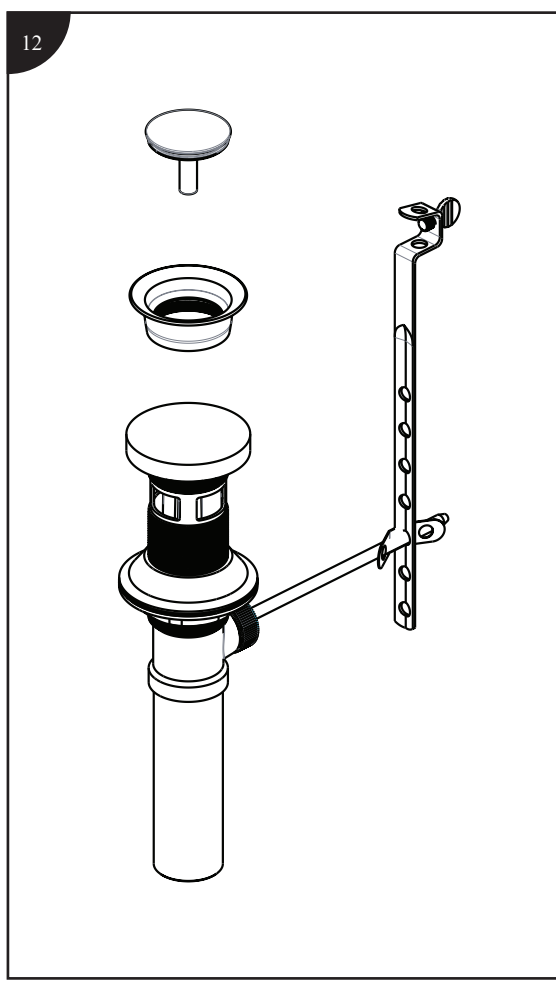

LIMITED WARRANTY

Most products or parts carry "Limited Warranties" against manufacturing defects. Please visit houseofrohl.com/support/ for complete product and finish warranty.

FINISH CARE & MAINTENANCE

The finishing touch on every product is its exquisite surface. Great care has been taken to ensure that the final step in the manufacturing - whether it is a sink, faucet, fitting or an accessory - delivers perfection. Like any quality item, no matter how durable, care should be taken when cleaning and maintaining these finishes. Please visit houseofrohl.com/support/ for complete finish care and cleaning instructions for your particular finish.

HOUSE OF ROHL

Phone: (800) 777 - 9762
Email: technical@houseofrohl.com
Website: houseofrohl.com