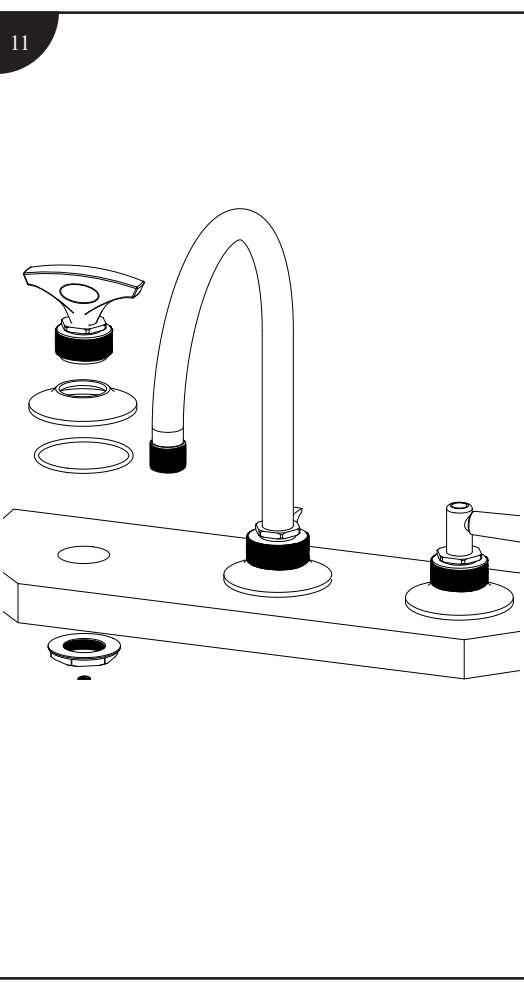

LIMITED WARRANTY

Most products or parts carry "Limited Warranties" against manufacturing defects. Please visit houseofrohl.com/support/ for complete product and finish warranty.

FINISH CARE & MAINTENANCE

The finishing touch on every product is its exquisite surface. Great care has been taken to ensure that the final step in the manufacturing - whether it is a sink, faucet, fitting or an accessory - delivers perfection. Like any quality item, no matter how durable, care should be taken when cleaning and maintaining these finishes. Please visit houseofrohl.com/support/ for complete finish care and cleaning instructions for your particular finish.

HOUSE OF ROHL

Phone: (800) 777 - 9762
Email: technical@houseofrohl.com
Website: houseofrohl.com