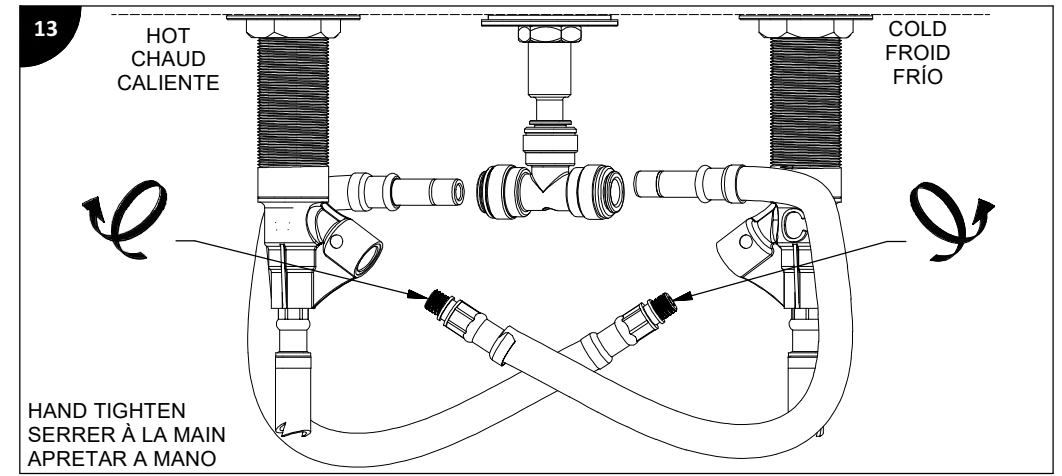

LIMITED WARRANTY

Most products or parts carry "Limited Warranties" against manufacturing defects. Please visit houseofrohl.com/support/ for complete product and finish warranty.

FINISH CARE & MAINTENANCE

The finishing touch on every product is its exquisite surface. Great care has been taken to ensure that the final step in the manufacturing - whether it is a sink, faucet, fitting or an accessory - delivers perfection. Like any quality item, no matter how durable, care should be taken when cleaning and maintaining these finishes. Please visit houseofrohl.com/support/ for complete finish care and cleaning instructions for your particular finish.

HOUSE OF ROHL

Phone: (800) 777 - 9762
Email: technical@houseofrohl.com
Website: houseofrohl.com