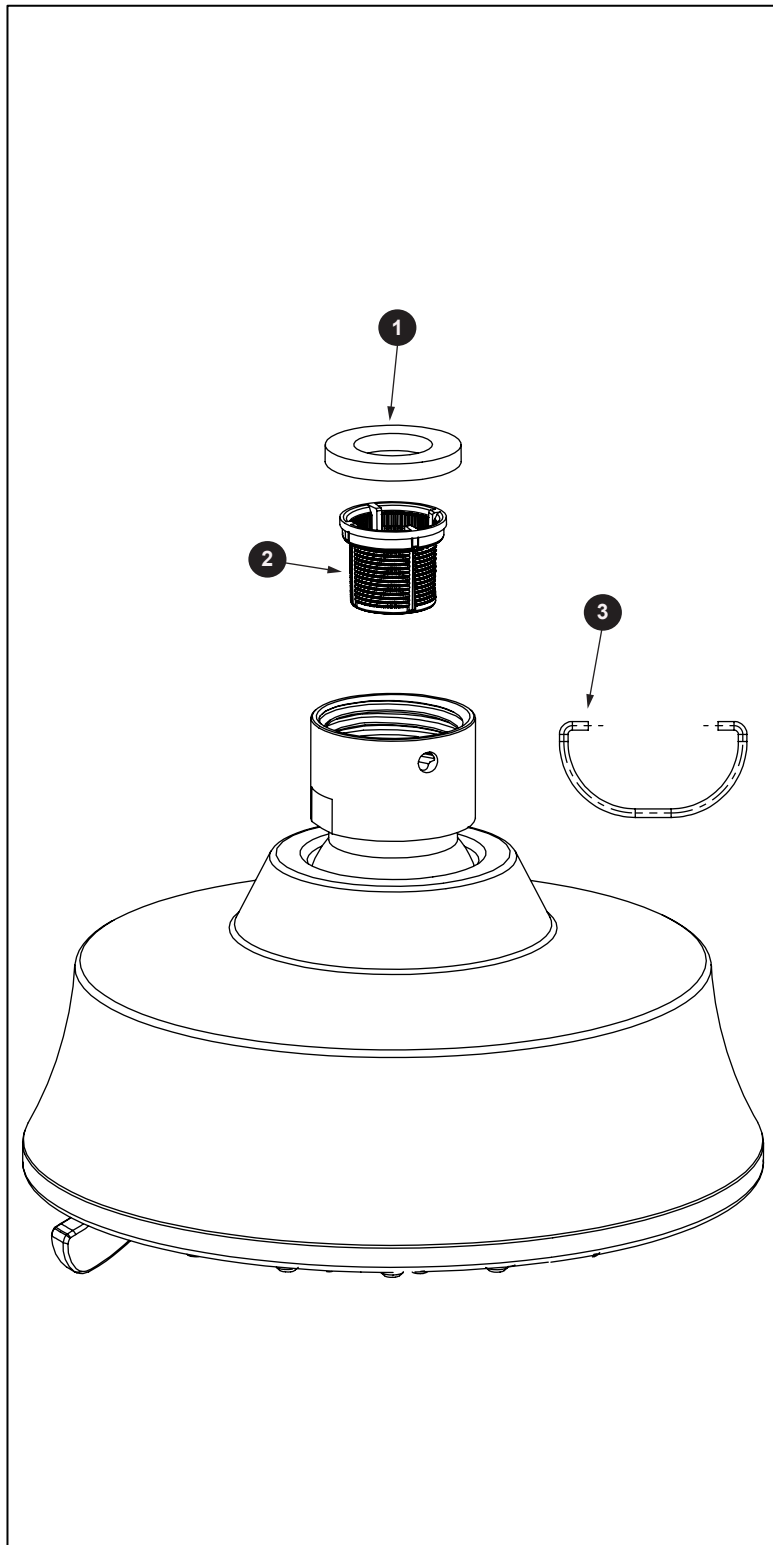

**Classic
5-Mode Showerhead**

Item	Part	Description
1	THP5300	Gasket
2	THP5301	Filter Screen
3	THP5304	Clamp Ring