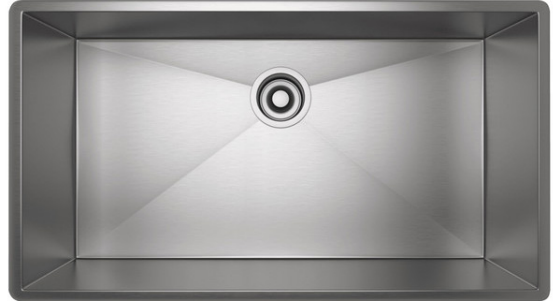

SPÉCIFICATIONS

DESCRIPTION

- Installation sous comptoir seulement
- Acier inoxydable de qualité commerciale, calibre 16 18/10 type 304
- Taille minimale de l'armoire 33" (83.82 cm)
- Supports de montage inclus
- Pour grille d'évier assortie, commander WSGRSS3016

GARANTIE

- La plupart des produits ou pièces comportent des « garanties limitées » contre les défauts de fabrication. Pour les clients américains, veuillez visiter houseofrohl.com/support et pour les clients canadiens, veuillez visiter houseofrohl.ca/support pour la garantie complète du produit et du fini.

Forze™

Évier de cuisine simple en acier inoxydable 30"

MODÈLES: RSS3016