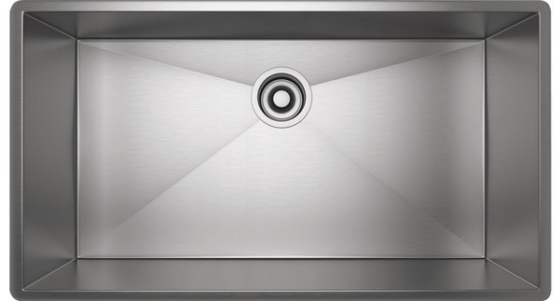

### DESCRIPTION

- Undermount installation only
- Commercial grade, 16 gauge 18/10 type 304 Stainless Steel
- 33" minimum cabinet size
- Mounting brackets included
- For matching wire sink grid, order WSGRSS3016

### Forze™

30" Single Bowl Stainless Steel Kitchen Sink

**MODEL:** RSS3016

**For warranty or additional information, contact:**

U.S.A.  
[houseofrohl.com/support](http://houseofrohl.com/support)  
 1-800-777-9762