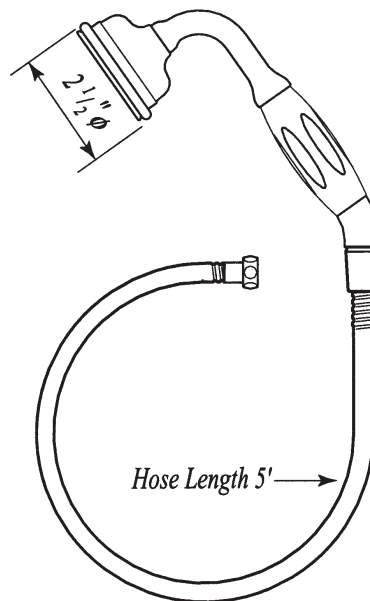

For warranty or additional information, contact:

U.S.A.
houseofrohl.com/support
1-800-777-9762

QUEBEC / MARITIMES / WESTERN CANADA
QUÉBEC / MARITIMES / OUEST CANADIEN
QUEBEC / MARITIMOS / CANADA OCCIDENTAL
houseofrohl.ca/support
1-866-473-8442

ONTARIO
houseofrohl.ca/support
1-800-287-5354