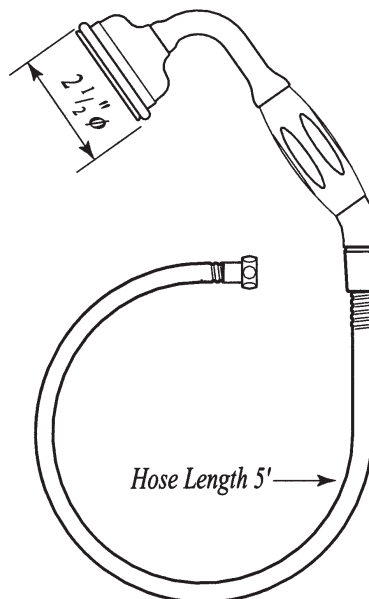

For warranty or additional information, contact:

U.S.A.
houseofrohl.com/support
1-800-777-9762

QUEBEC / MARITIMES / WESTERN CANADA
QUÉBEC / MARITIMES / OUEST CANADIEN
QUEBEC / MARITIMOS / CANADA OCCIDENTAL
houseofrohl.ca/support
1-866-473-8442

ONTARIO
houseofrohl.ca/support
1-800-287-5354