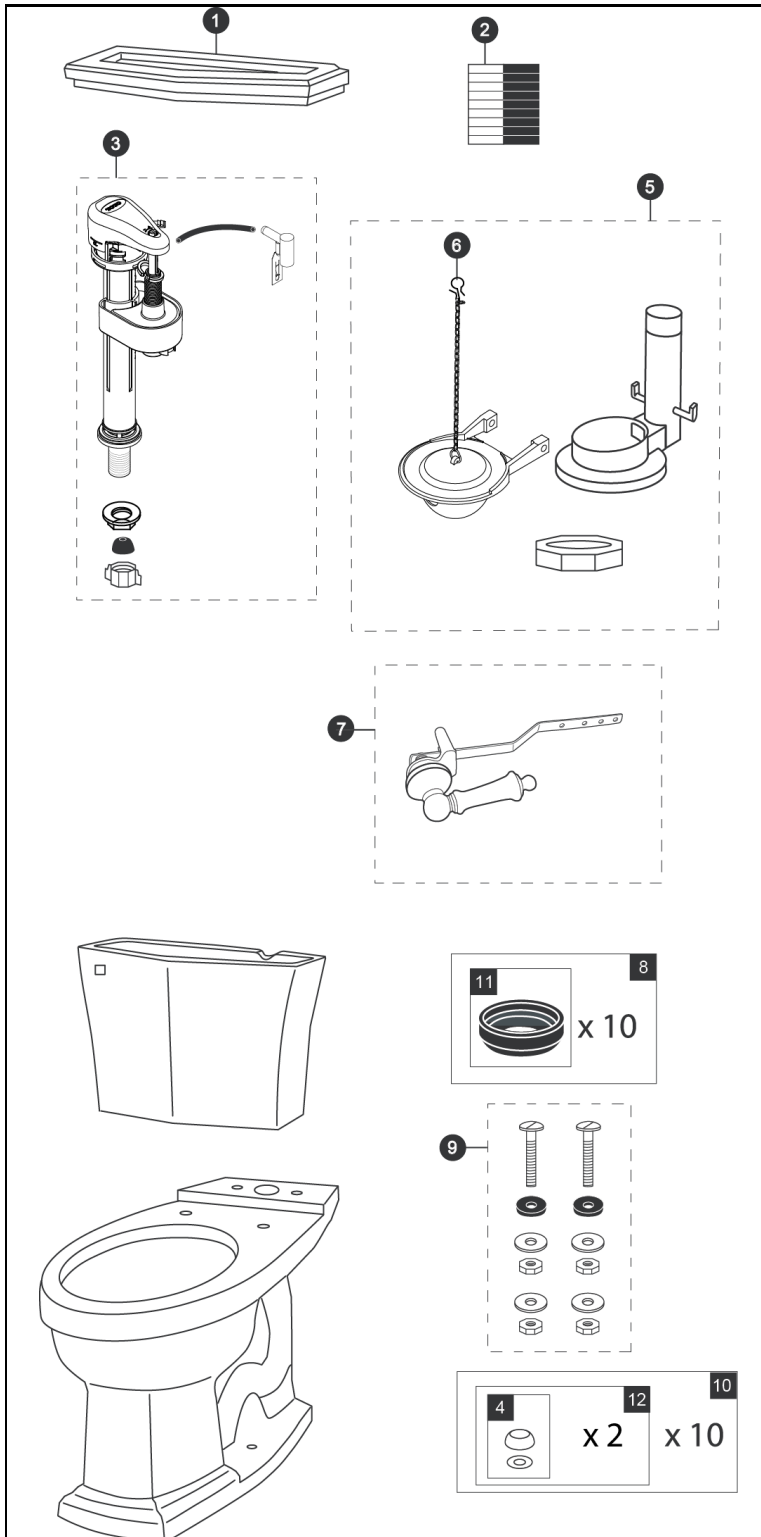

CST784EF
ST784E
C784EF

Clayton®
1.28 Gpf Toilet, Elongated,
E-Max®, 12" Rough-In,
Universal Height

Item	Part	Description
1	TCU784CR#01	Tank Lid w/ Velcro Tape - Cotton
	TCU784CR#03	Tank Lid w/ Velcro Tape - Bone
	TCU784CR#11	Tank Lid w/ Velcro Tape - Colonial White
	TCU784CR#12	Tank Lid w/ Velcro Tape - Sedona Beige
	TCU784CR#51	Tank Lid w/ Velcro Tape - Ebony
2	THU107	Velcro Tape
3	TSU53A	Fill Valve
4	THU044#01	Bolt Cap Set - Cotton
	THU044#03	Bolt Cap Set - Bone
	THU044#11	Bolt Cap Set - Colonial White
	THU044#12	Bolt Cap Set - Sedona Beige
	THU044#51	Bolt Cap Set - Ebony
5	THU252P-4A	Flush Valve
6	THU499S	Flapper w/ Chain
7	THU148#01	Trip Lever - Cotton
	THU148#03	Trip Lever - Bone
	THU148#11	Trip Lever - Colonial White
	THU148#12	Trip Lever - Sedona Beige
	THU148#51	Trip Lever - Ebony
	THU148#CP	Trip Lever - Chrome Plated
	THU148#BN	Trip Lever - Brushed Nickel
	THU148#RB	Trip Lever - Oil Rubbed Bronze
	THU148#SB	Trip Lever - Satin Brass
8	THU131	Tank to Bowl Gaskets (10 pieces)
9	TSU01D	Tank Mounting Kit
10	THU098#01	Bolt Cap Sets - Cotton (20 pieces)
	THU098#03	Bolt Cap Sets - Bone (20 pieces)
	THU098#11	Bolt Cap Sets - Colonial White (20 pieces)
	THU098#12	Bolt Cap Sets - Sedona Beige (20 pieces)
	THU098#51	Bolt Cap Sets - Ebony (20 pieces)
11	9BU024E	Tank to Bowl Gasket
12	THU044S#01	Bolt Cap Set - Cotton (2 pieces)
	THU044S#03	Bolt Cap Set - Bone (2 pieces)
	THU044S#11	Bolt Cap Set - Colonial White (2 pieces)
	THU044S#12	Bolt Cap Set - Sedona Beige (2 pieces)
	THU044S#51	Bolt Cap Set - Ebony (2 pieces)

Note:

Product Number Explanations		
Two-Piece Toilet	Tank	Bowl
(CST) Gravity Type Toilet	(ST) Tank	(C) Bowl
(784) Model	(784) Model	(784) Model
(E) E-Max®	(E) E-Max®	(E) E-Max®
(F) Universal Height		(F) Universal Height

Actual Product may vary slightly from illustration.