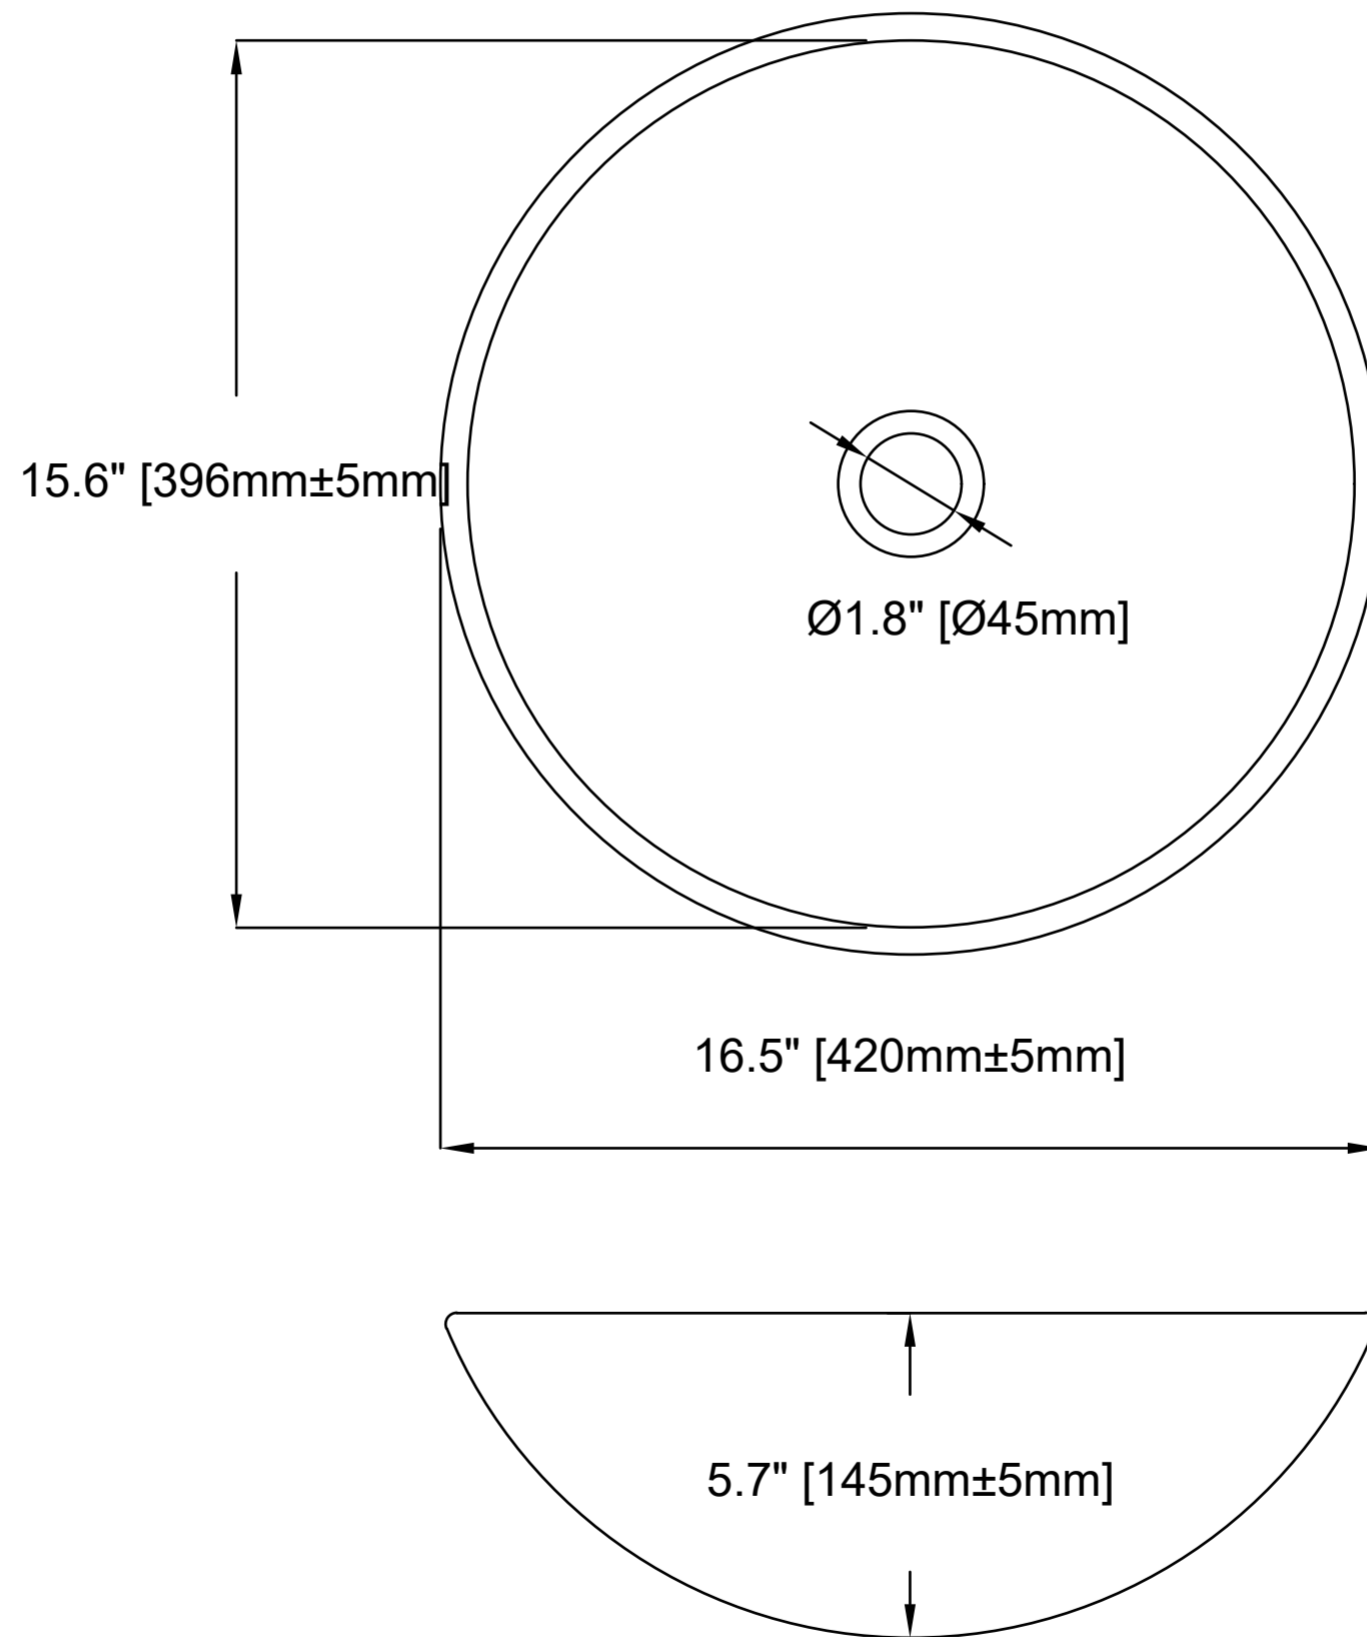

LS-AZ903

BATHROOM VESSEL SINK

HAVE QUESTIONS? CALL 305-614-4070 OR VISIT [ANZZI.COM](https://www.anzzi.com)