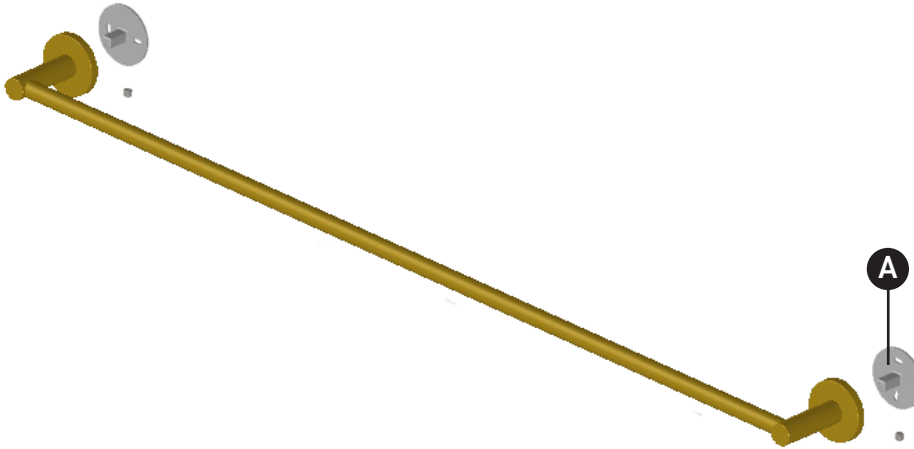

PEDIR POR NÚMERO DE REFERENCIA

PIEZAS ILUSTRADAS

L01/30

Toallero Lombardia® de 30"

ID	Referencia del kit	Acabado
A	ALF171000	N/A

*Acabado determinado por el sufijo

Acabado	Descripción
APC	Cromo pulido
IB	Latón italiana
MB	Negro mate
PN	Níquel pulido
STN	Níquel satinado
TCB	Latón toscano
ULB	Latón sin lacar

Para garantía o información adicional, comuníquese con:

U.S.A.
houseofrohl.com/support
1-800-777-9762

QUEBEC / MARITIMOS / CANADA OCCIDENTAL
houseofrohl.ca/support
1-866-473-8442

ONTARIO
houseofrohl.ca/support
1-800-287-5354

Riobel

PERRIN & ROWE
LONDON

victoria ⊕ albert®

ROHL