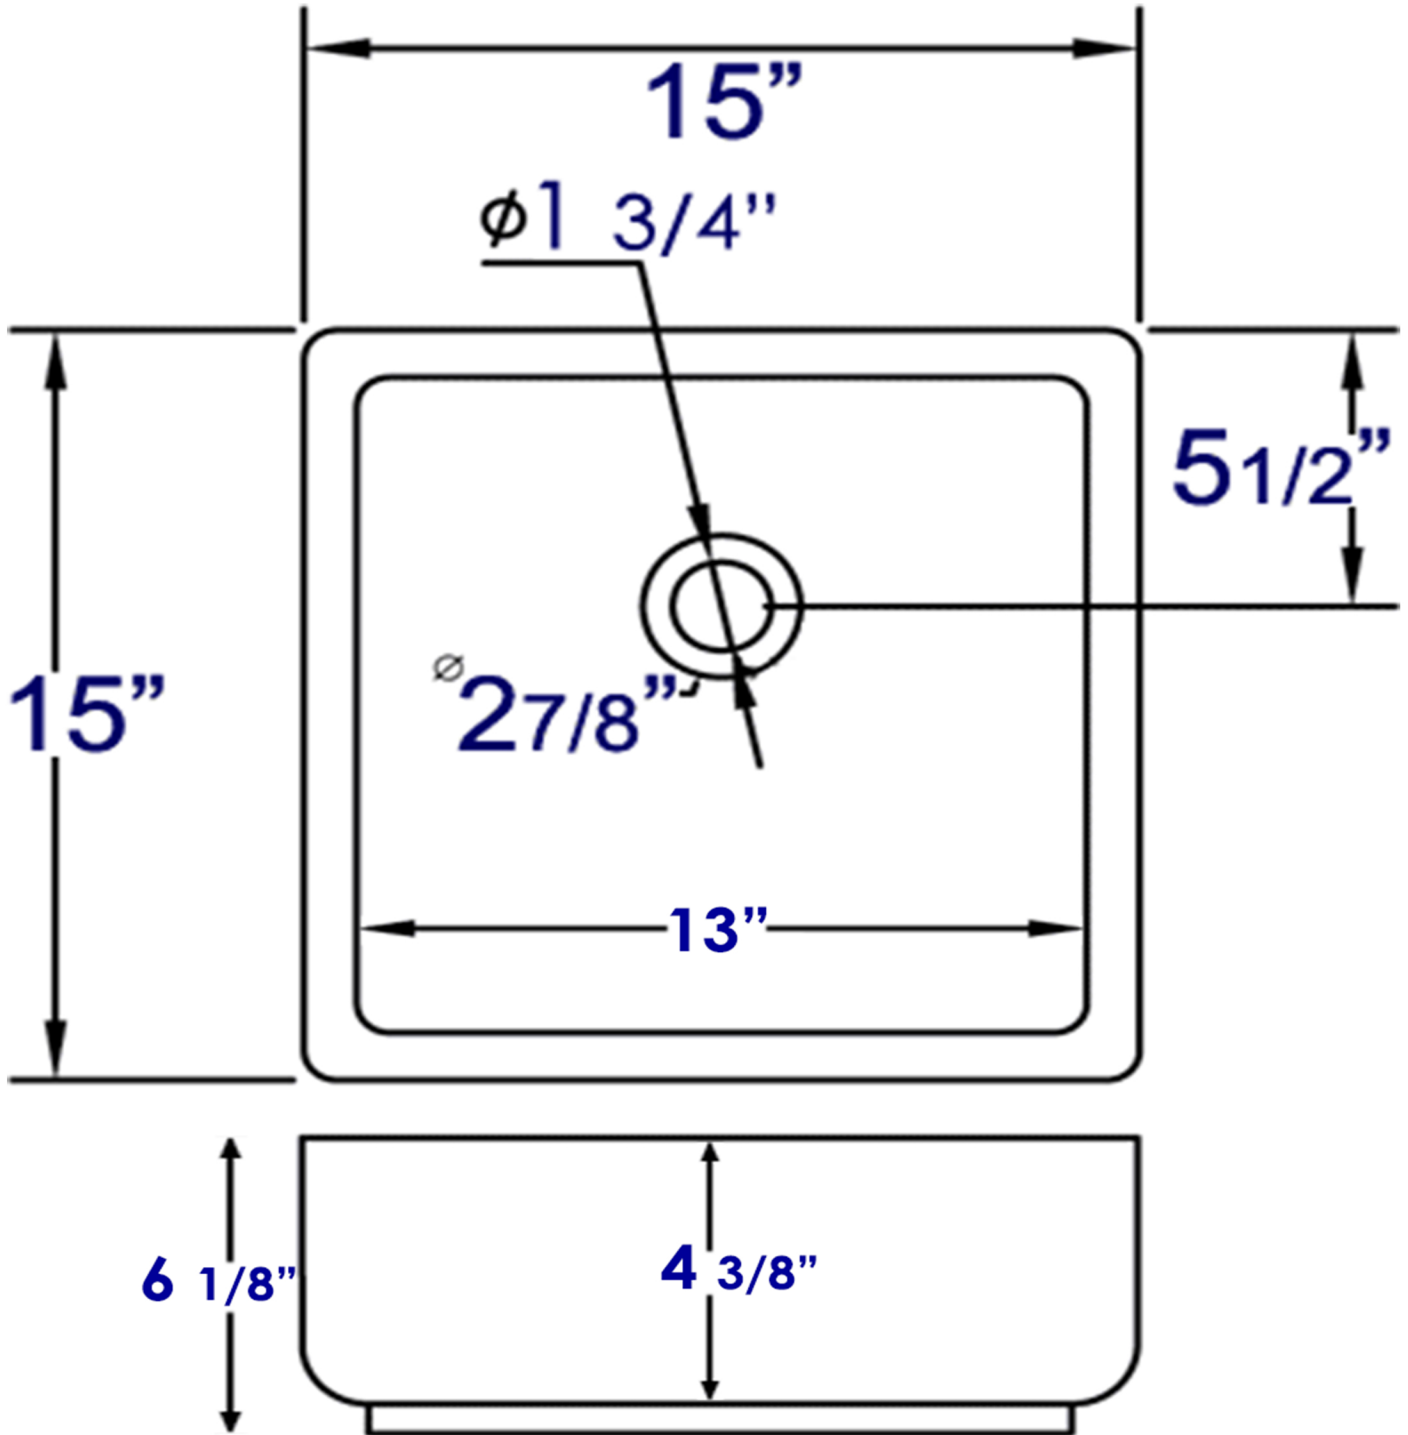

BA130

15" Square Ceramic Above Mount Bathroom Basin
Vessel Sink

EAGO USA

Note: All product dimensions are approximate and should be verified on site prior to installation.
Visit www.EAGOUSA.com for more information.