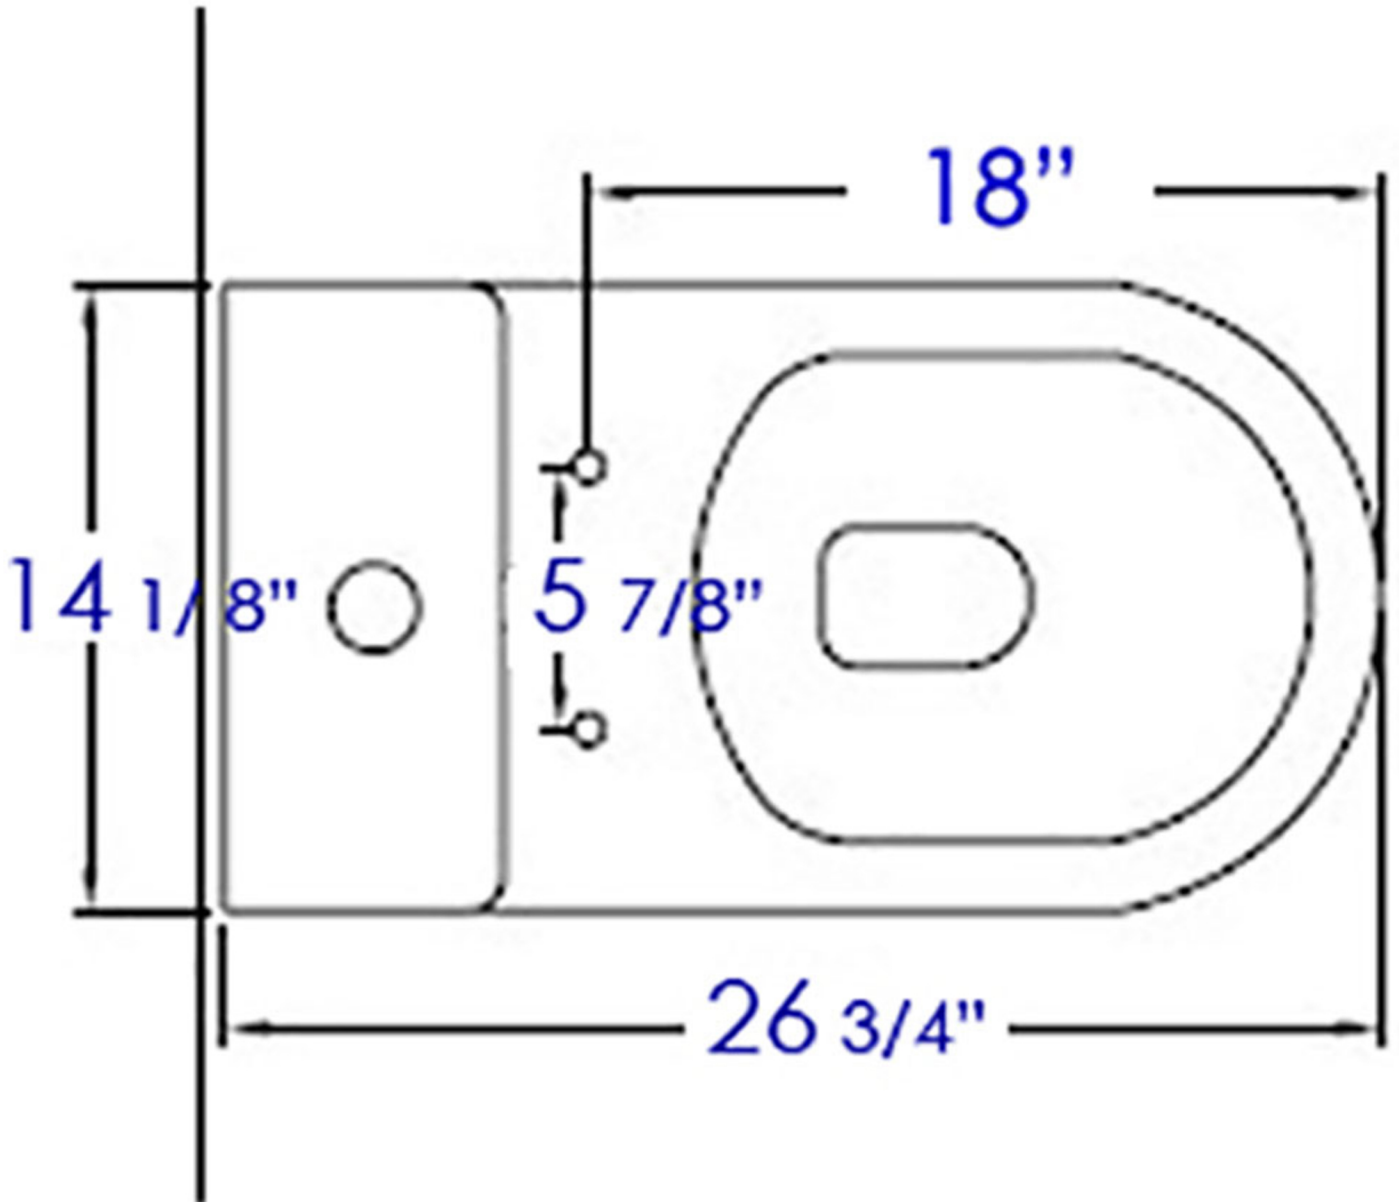

**R-353SEAT**

Replacement Soft Closing Toilet Seat for TB353

**EAGO** USA

**Note:** All product dimensions are approximate and should be verified on site prior to installation.  
Visit [www.EAGOUSA.com](http://www.EAGOUSA.com) for more information.