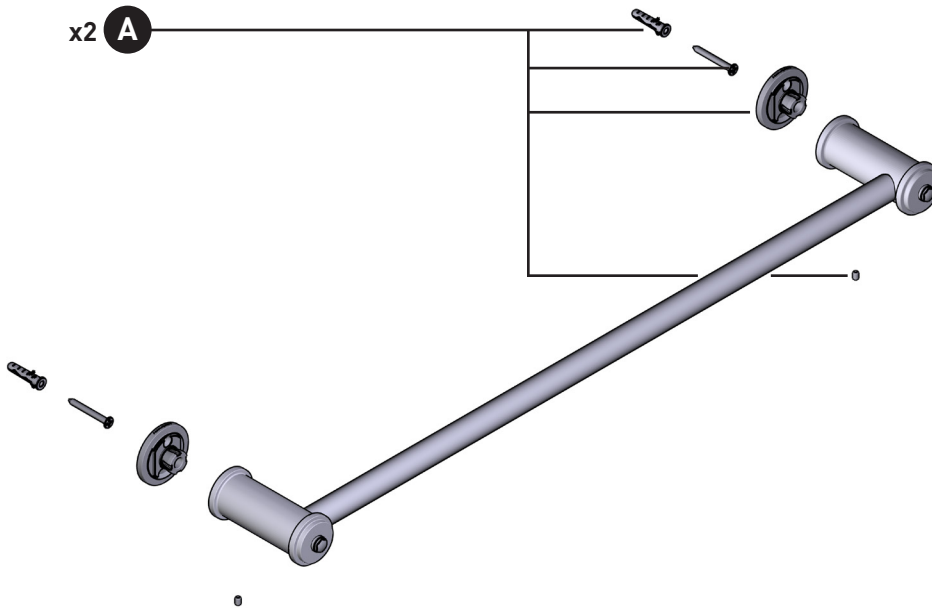

PEDIR POR NÚMERO DE REFERENCIA

PIEZAS ILUSTRADAS

U.AR25WTB

Toallero Armstrong™ de 24"

ID	Referencia del kit	Acabado
*A	9.182246	Ver más abajo

*Acabado determinado por el sufijo

<u>Acabado</u>	<u>Descripción</u>
APC	Laiton poli
EG	Or anglais
PN	Níquel pulido
SEG	Oro inglés satinado
STN	Níquel satinado
ULB	Latón sin esmaltar

For warranty or additional information, contact:

US Customers

U.S.A.
houseofrohl.com/support
1-800-777-9762

Canadian Customers

QUEBEC / MARITIMES / WESTERN CANADA
QUÉBEC / MARITIMES / QUÉST CANADIEN
QUEBEC / MARITIMOS / CANADA OCCIDENTAL
houseofrohl.ca/support
1-866-473-8442

ONTARIO
houseofrohl.ca/support
1-800-287-5354