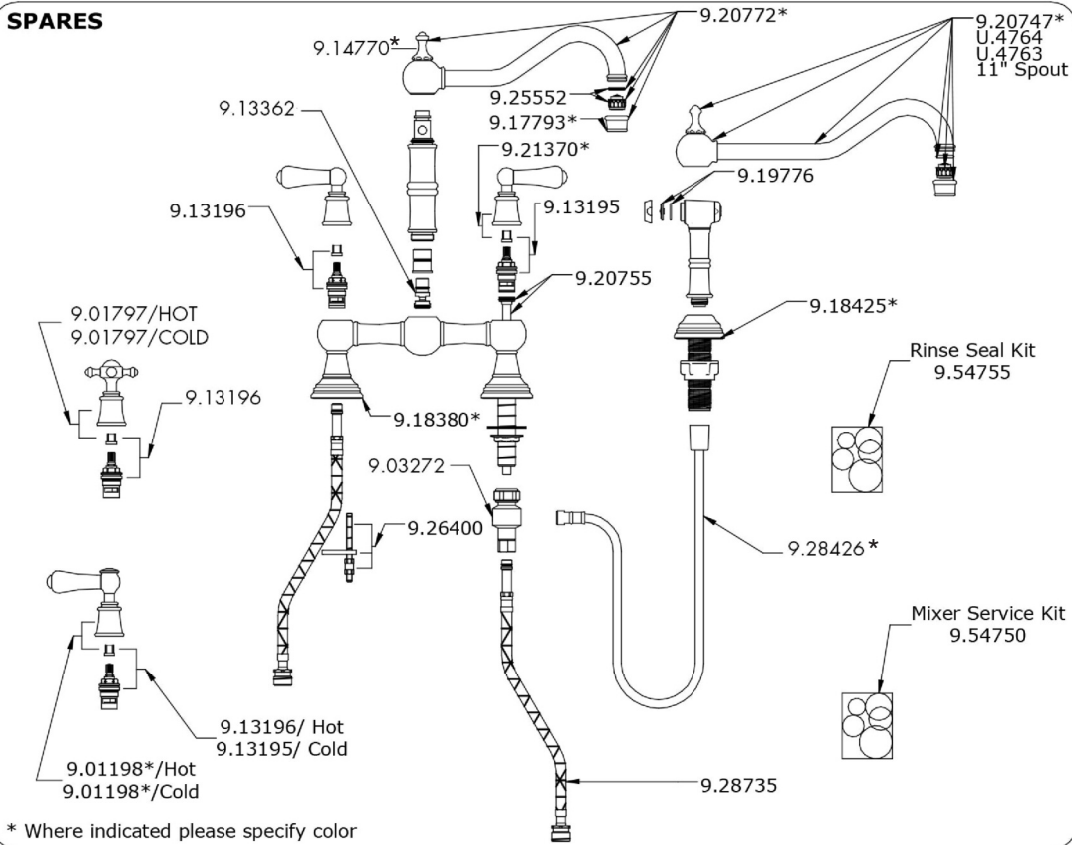

Mixer seal kit
9.54750

rinse seal kit
9.54755

Installation Instructions

ROHL WARRANTY POLICY

All products supplied by ROHL carry warranties against manufacturing defects.

Perrin & Rowe products carry a Limited Lifetime Warranty.

SPARES

SPARE PARTS & SERVICE

ROHL

Authentic Luxury for Kitchen and Bath™
3 Parker
Irvine
CA 92618
(714) 557-1933

www.rohlhome.com

Perrin & Rowe products are manufactured in the UK, using the latest technology and built to the highest quality standards.