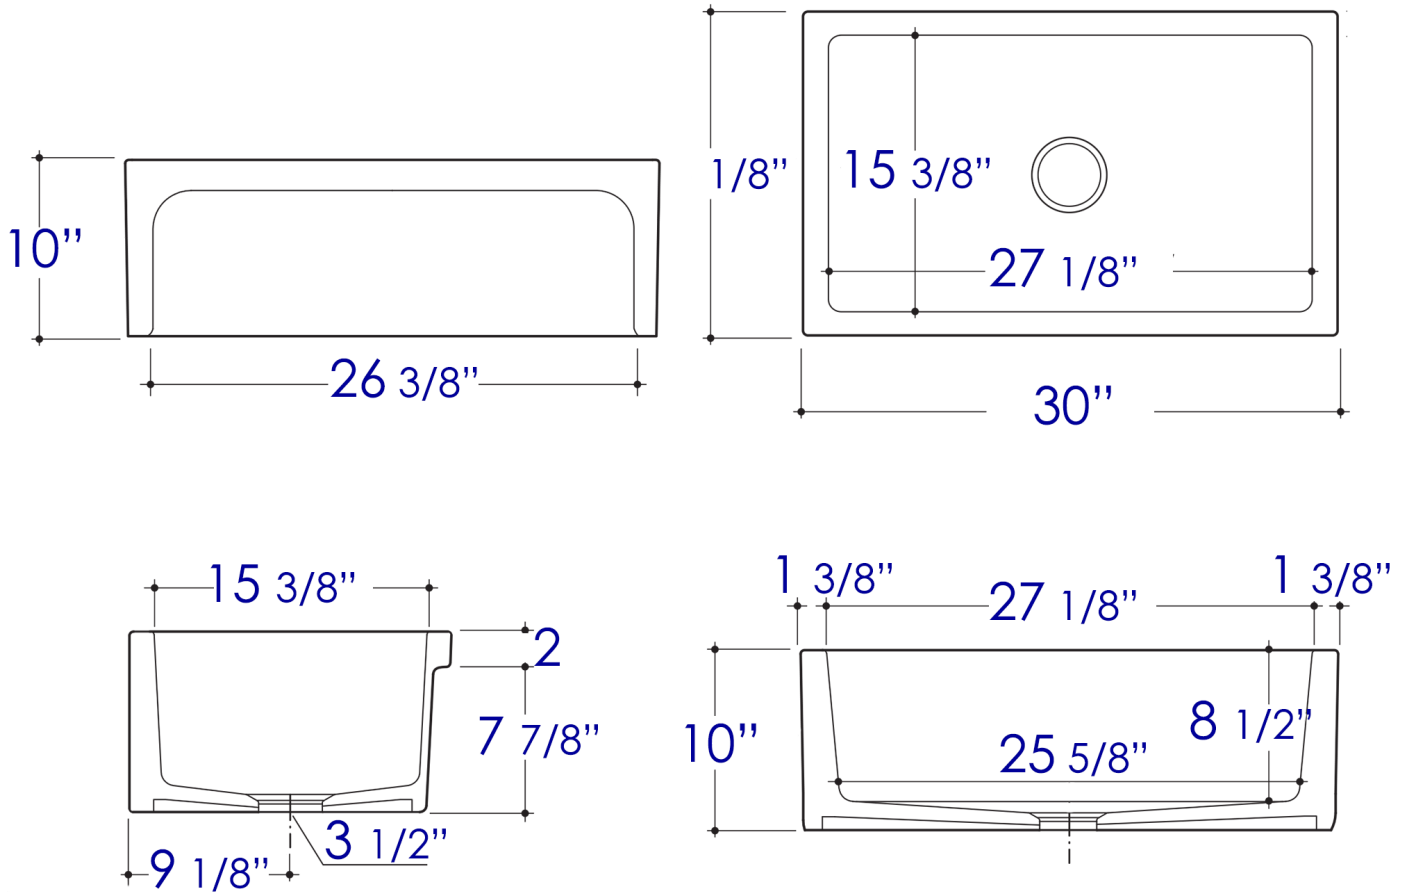

# AB3018ARCH

30" Apron Thick Wall Fireclay Single Bowl  
Farm Sink

**Note:** All product dimensions are approximate and should be verified on site prior to installation.  
Visit [www.ALFIbrand.com](http://www.ALFIbrand.com) for more information.