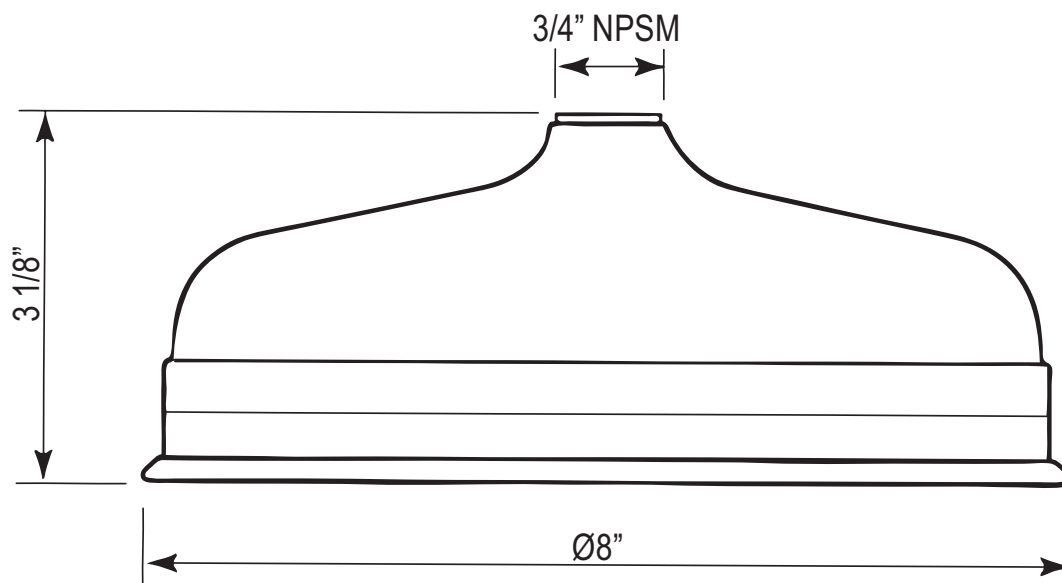

For warranty or additional information, contact:

U.S.A.
houseofrohl.com/support
1-800-777-9762

QUEBEC / MARITIMES / WESTERN CANADA
QUÉBEC / MARITIMES / OUEST CANADIEN
QUEBEC / MARITIMOS / CANADA OCCIDENTAL
houseofrohl.ca/support
1-866-473-8442

ONTARIO
houseofrohl.ca/support
1-800-287-5354