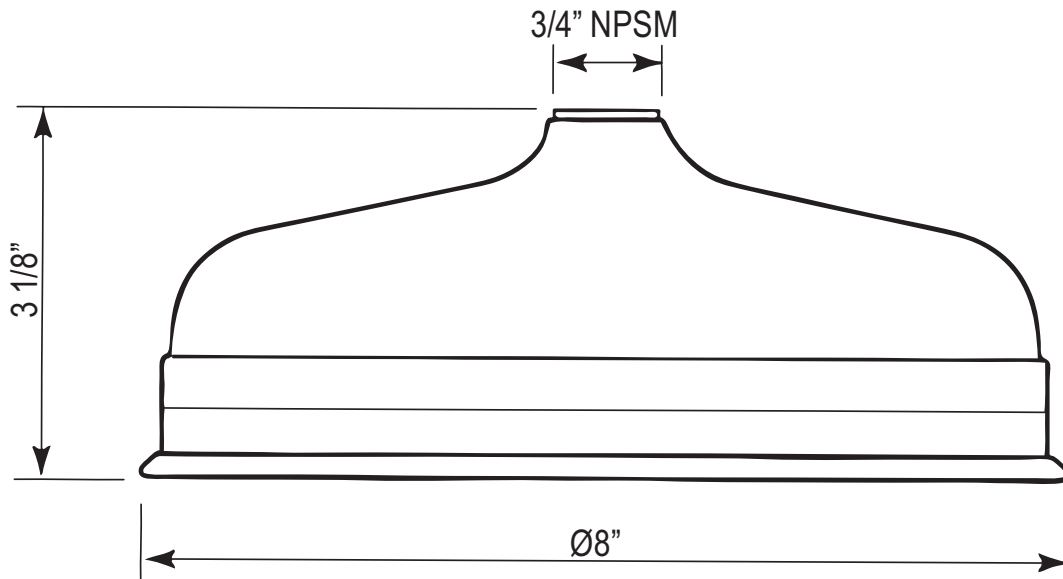

For warranty or additional information, contact:

U.S.A.
houseofrohl.com/support
1-800-777-9762

QUEBEC / MARITIMES / WESTERN CANADA
QUÉBEC / MARITIMES / OUEST CANADIEN
QUEBEC / MARITIMOS / CANADA OCCIDENTAL
houseofrohl.ca/support
1-866-473-8442

ONTARIO
houseofrohl.ca/support
1-800-287-5354