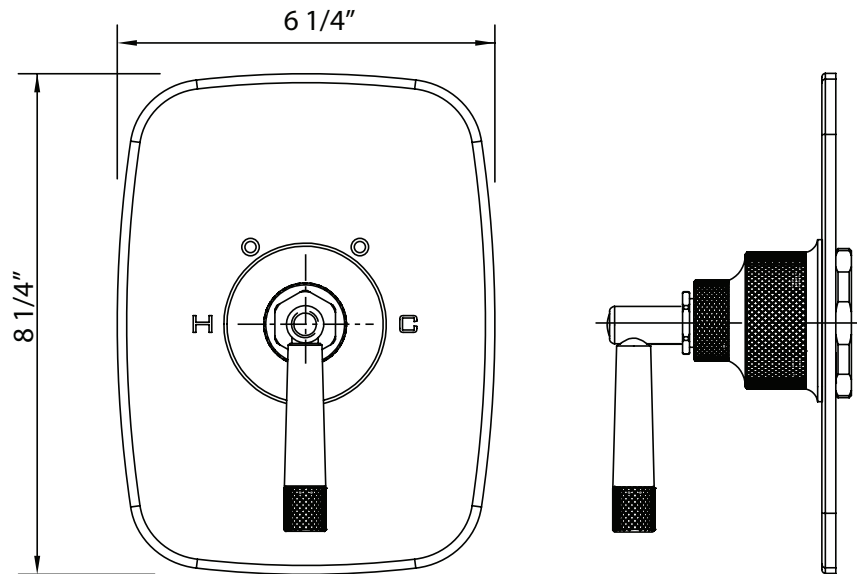

For warranty or additional information, contact:

U.S.A.
houseofrohl.com/support
1-800-777-9762

QUEBEC / MARITIMES / WESTERN CANADA
QUÉBEC / MARITIMES / OUEST CANADIEN
QUEBEC / MARITIMOS / CANADA OCCIDENTAL
houseofrohl.ca/support
1-866-473-8442

ONTARIO
houseofrohl.ca/support
1-800-287-5354