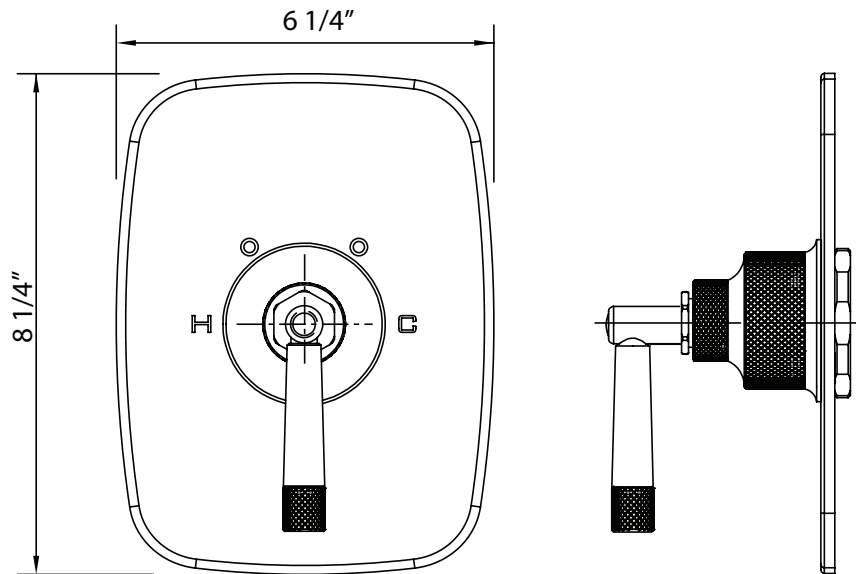

SPECIFICATIONS

DESCRIPTION

- Temperature control only
- Rough-in valve sold separately:
 - Order 1005N rough-in valve
- Volume control(s) required

WARRANTY

- Most products or parts carry "Limited Warranties" against manufacturing defects. For US customers please visit houseofrohl.com/support and for Canadian customers please visit houseofrohl.ca/support for complete product and finish warranty.

Graceline®

3/4" Thermostatic Trim Without Volume Control

MODEL: MB2040NLM, MB2040NDM

For warranty or additional information, contact:

U.S.A.
houseofrohl.com/support
 1-800-777-9762

QUEBEC / MARITIMES / WESTERN CANADA
 QUÉBEC / MARITIMES / OUEST CANADIEN
 QUEBEC / MARITIMOS / CANADA OCCIDENTAL
houseofrohl.ca/support
 1-866-473-8442