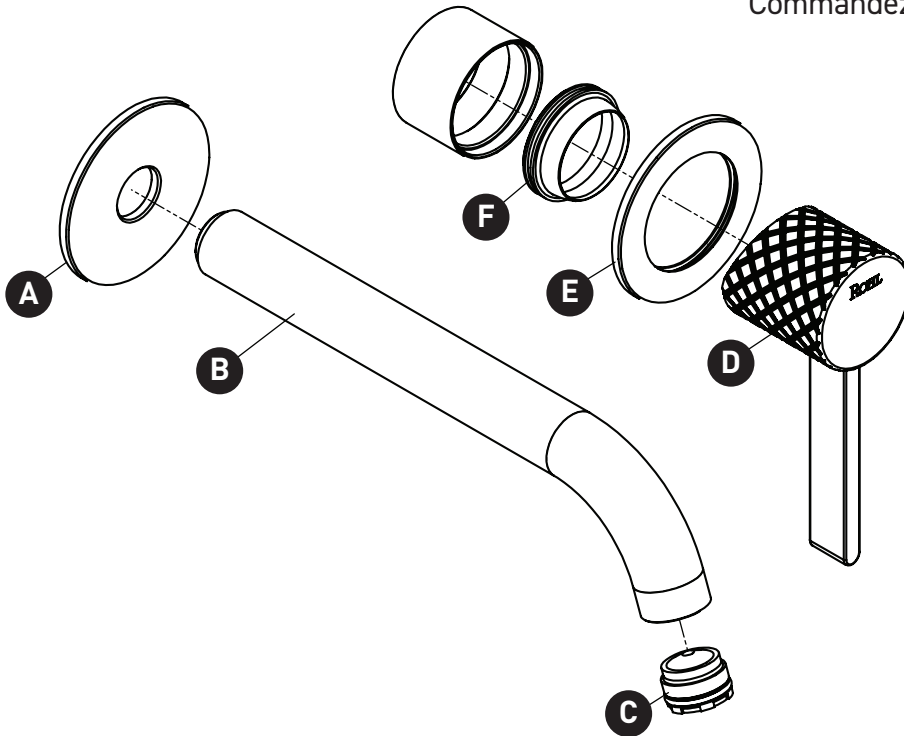

**VEUILLEZ EFFECTUER VOTRE COMMANDE
PAR NO DE RÉFÉRENCE**

ILLUSTRATIONS DES PIÈCES

TTE01W2

Garniture de robinet de lavabo à une manette à
montage mural Tenerife™

Commandez la vanne brute RH360 pour terminer

ID	Référence du kit	Finition
A	R9404581*	Voir ci-dessous
B	R9404578*	Voir ci-dessous
C	R942648	N/A
D	R9404573*	Voir ci-dessous
E	R9404576*	Voir ci-dessous
F	R9404575*	Voir ci-dessous

*Finition déterminée par le Suffixe

Finition	Description
AG	Or antique
APC	Laiton poli
MB	Noir mat
PN	Nickel poli
STN	Nickel satiné

Pour la garantie ou des informations supplémentaires, contactez:

U.S.A.
houseofrohl.com/support
1-800-777-9762

QUÉBEC / MARITIMES / OUEST CANADIEN
houseofrohl.ca/support
1-866-473-8442

ONTARIO
houseofrohl.ca/support
1-800-287-5354

Riobel

PERRIN & ROWE
LONDON

victoria ⊕ albert®

ROHL