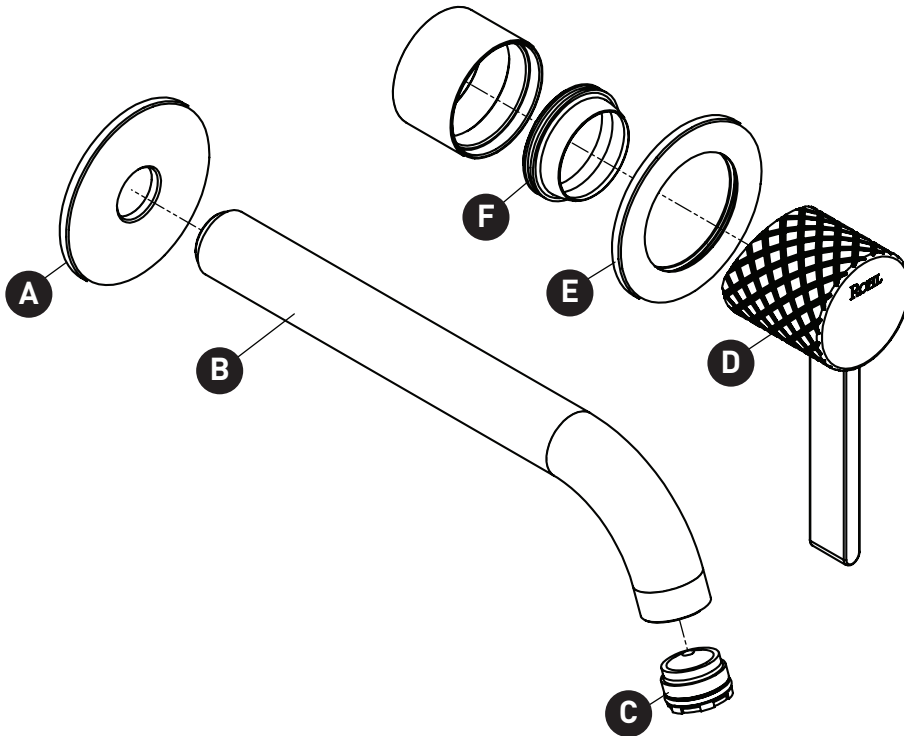

ORDER BY PART NUMBER

## ILLUSTRATED PARTS

### TTE01W2

Tenerife™ Wall Mount Single Handle Lavatory Faucet Trim Only  
Order RH360 rough-in valve to complete

ID	Kit Number	Finish
A	R9404581*	See below
B	R9404578*	See below
C	R942648	N/A
D	R9404573*	See below
E	R9404576*	See below
F	R9404575*	See below